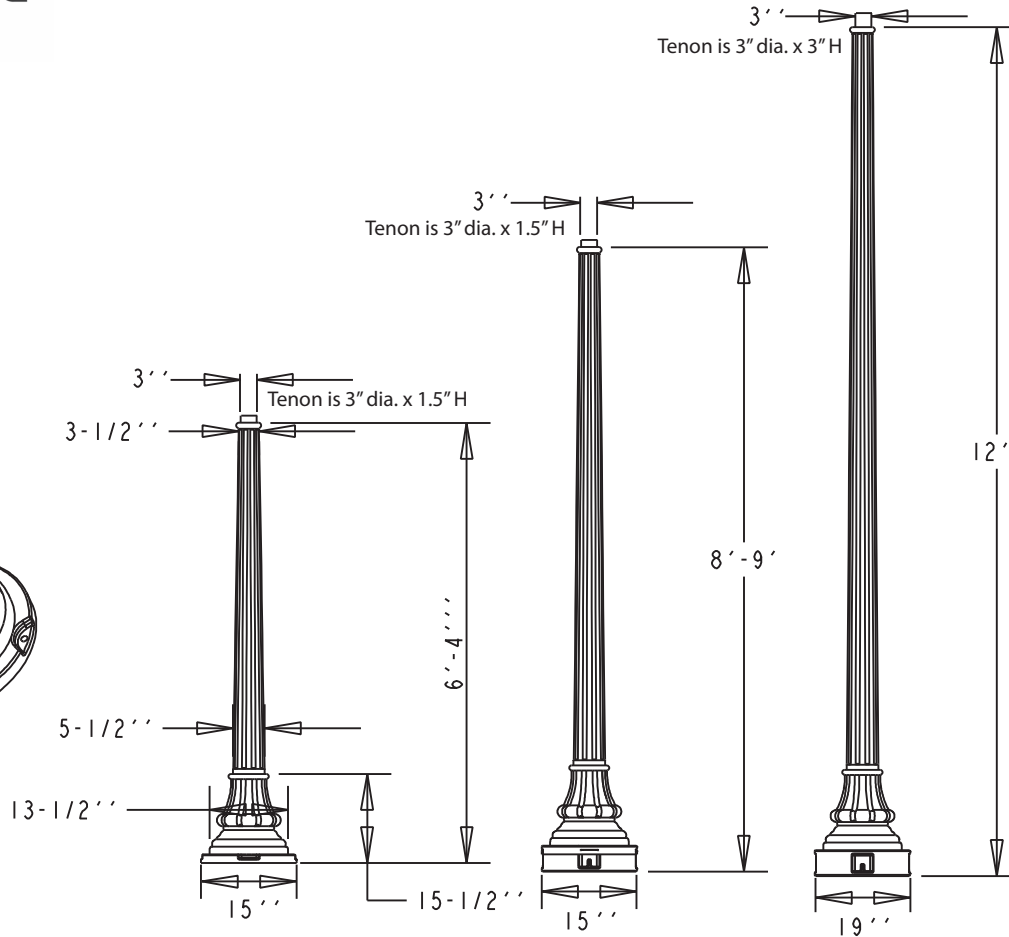

C

B

A

Base as seen on 7' assembly

Base as seen on 9' and 12' assembly

DO NOT SCALE DRAWING.

All measurements are rounded to the closest quarter inch and may not be exact due to manufacturing variances.

This document contains TERRACAST PROPRIETARY INFORMATION. No intellectual property right or license is granted by TERRACAST in connection with it. It is delivered on the express condition that the document and the information contained in it shall be treated as confidential, shall not be used for and purpose other than that for which it is hereby delivered (the use and maintenance of the product supplied). It shall not be disclosed in whole or part to third parties and shall not be duplicated in any manner without TERRACAST's prior written consent.

<b>TerraCast<sup>®</sup></b> PRODUCTS			
MATERIAL:	POLYSTEEL	SCALE:	0.023
		DRAWN BY:	TERRACAST
TITLE			I OF I
Washington post anchor base			
DATE	PART #:	REV	
Mar-04-15	(A SIZE)	Washington Post Anchor Base	XI