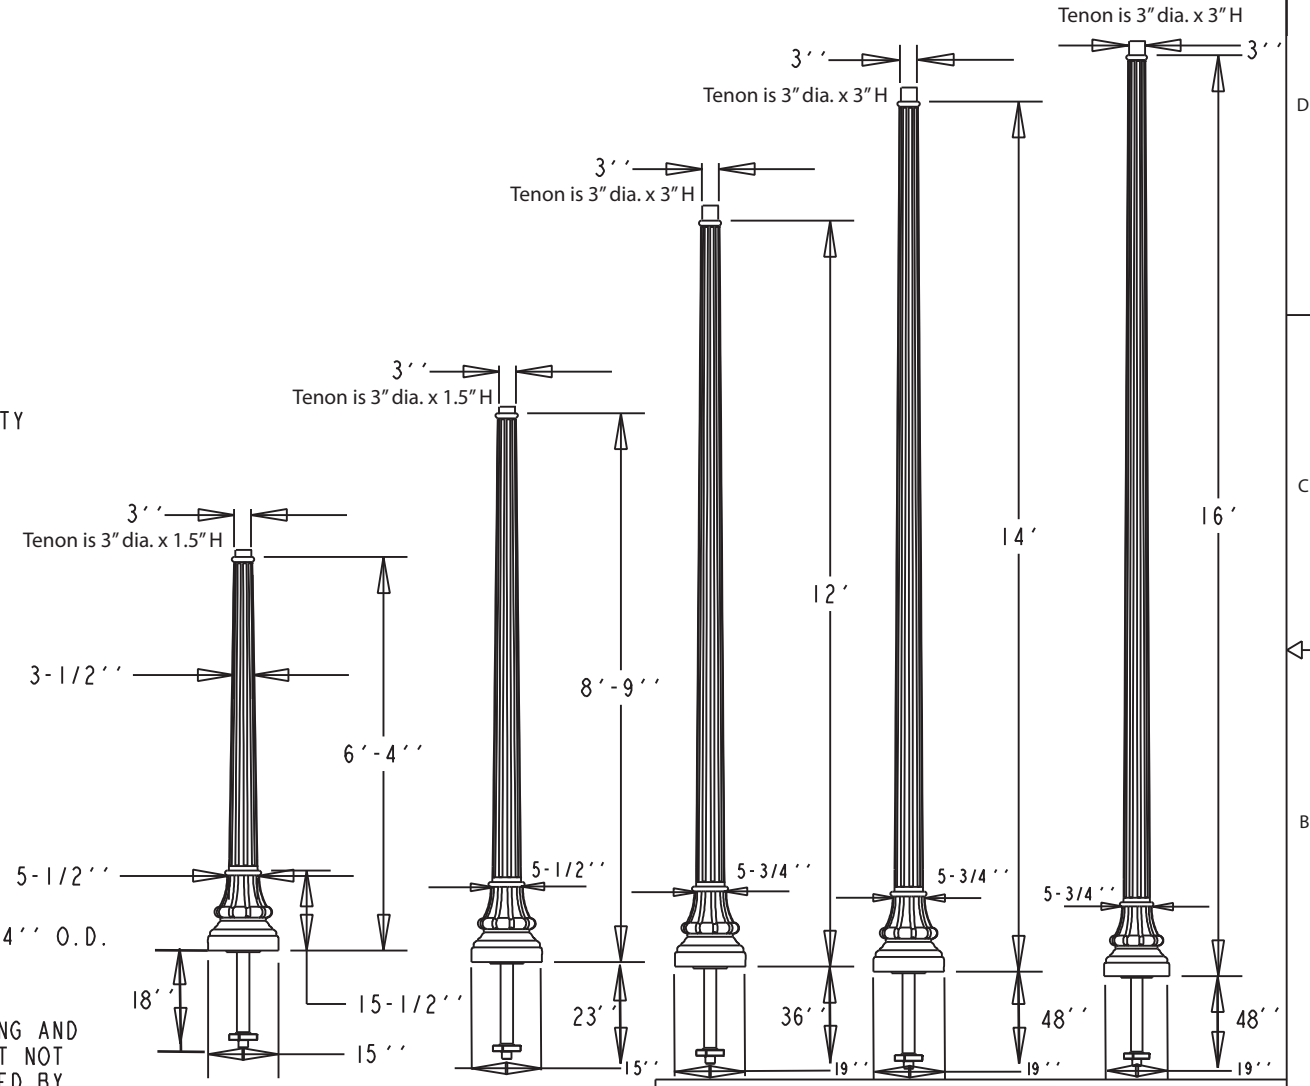

TerraCast® PRODUCTS

TerraCast® Products LLC
4400 NW 19th Avenue, Unit K
Pompano Beach, FL 33064
Office: 305-895-9525

TerraCast® PRODUCTS		
MATERIAL: POLYSTEEL	SCALE 0.023	DRAWN BY TERRACAST
TITLE Washington post 6' 4'', 8' 9'', 12', 14' 16'		1 OF 1
DATE Mar-04-15	PART #: (A SIZE) Washington Post	REV XI

DO NOT SCALE DRAWING.
All measurements are rounded to the closest quarter inch and may not be exact due to manufacturing variances.
This document contains TERRACAST PROPRIETARY INFORMATION. No intellectual property right or license is granted by TERRACAST in connection with it. It is delivered on the express condition that the document and the information contained in it shall be treated as confidential, shall not be used for and purpose other than that for which it is hereby delivered (the use and maintenance of the product supplied). It shall not be disclosed in whole or part to third parties and shall not be duplicated in any manner without TERRACAST's prior written consent.