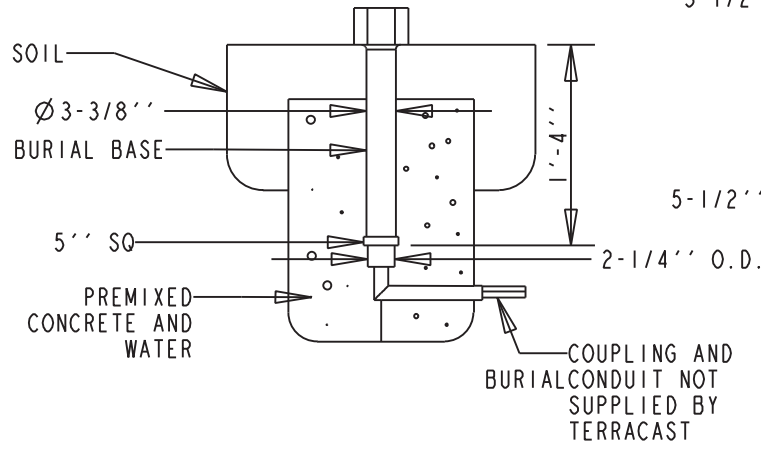

TerraCast® PRODUCTS

TerraCast® Products LLC
4400 NW 19th Avenue, Unit K
Pompano Beach, FL 33064
Office: 305-895-9525

TerraCast® PRODUCTS		
MATERIAL: POLYSTEEL	SCALE 0.023	DRAWN BY TERRACAST
TITLE Washington post 6' 4'', 8' 9'', 12', 14' 16'		1 OF 1
DATE Mar-04-15	PART #: (A SIZE) Washington Post	REV XI

DO NOT SCALE DRAWING.
All measurements are rounded to the closest quarter inch and may not be exact due to manufacturing variances.
This document contains TERRACAST PROPRIETARY INFORMATION. No intellectual property right or license is granted by TERRACAST in connection with it. It is delivered on the express condition that the document and the information contained in it shall be treated as confidential, shall not be used for and purpose other than that for which it is hereby delivered (the use and maintenance of the product supplied). It shall not be disclosed in whole or part to third parties and shall not be duplicated in any manner without TERRACAST's prior written consent.