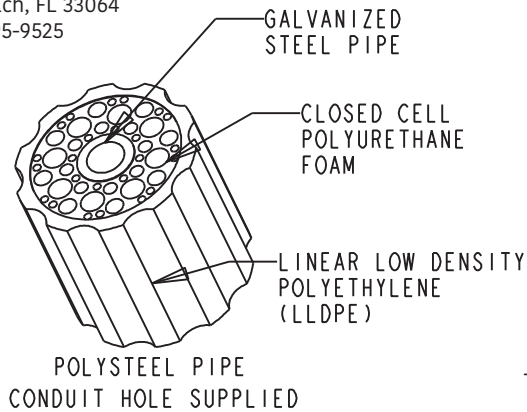

TerraCast® PRODUCTS

TerraCast® Products LLC
4400 NW 19th Avenue, Unit K
Pompano Beach, FL 33064
Office: 305-895-9525

TerraCast® PRODUCTS		
MATERIAL: POLYSTEEL	SCALE 0.023	DRAWN BY TERRACAST
TITLE Washington post 6' 4'', 8' 9'', 12', 14' 16'		1 OF 1
DATE Mar-04-15	PART #: (A SIZE) Washington Post	REV XI