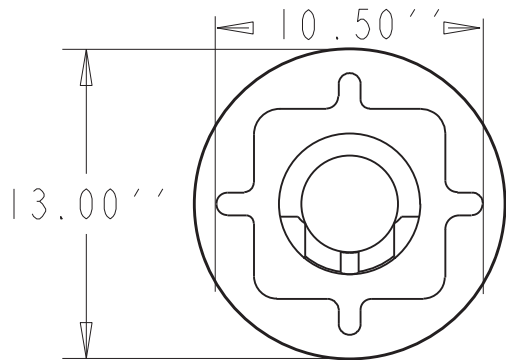

# TerraCast<sup>®</sup>

PRODUCTS

TerraCast<sup>®</sup> Products LLC  
 4400 NW 19th Avenue, Unit K  
 Pompano Beach, FL 33064  
 Office: 305-895-9525

<b>TerraCast<sup>®</sup></b> PRODUCTS			
MATERIAL:	ALUMINUM	SCALE	DRAWN BY
		0.125	TERRACAST
TITLE			I OF I
WASHINGTON BASE DROP OVER			1 OF 1
DATE	PART #:	REV	
Sep-18-14	(A SIZE) BC-WAS16-1	XI	

DO NOT SCALE DRAWING.  
 All measurements are rounded to the closest quarter inch and may not be exact due to manufacturing variances.  
 This document contains TERRACAST PROPRIETARY INFORMATION. No intellectual property right or license is granted by TERRACAST in connection with it. It is delivered on the express condition that the document and the information contained in it shall be treated as confidential, shall not be used for and purpose other than that for which it is hereby delivered (the use and maintenance of the product supplied). It shall not be disclosed in whole or part to third parties and shall not be duplicated in any manner without TERRACAST's prior written consent.