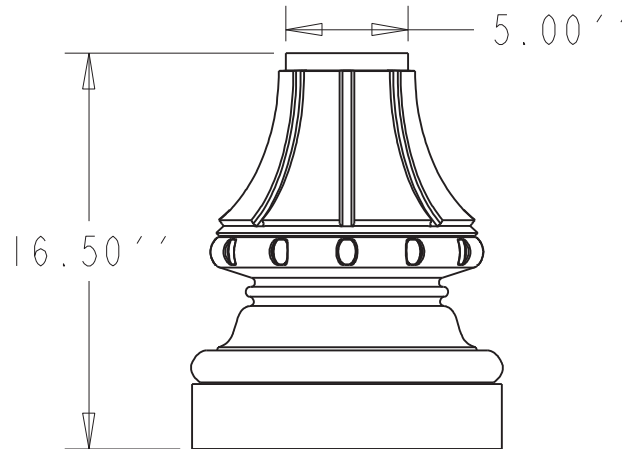

# TerraCast<sup>®</sup>

PRODUCTS

TerraCast<sup>®</sup> Products LLC  
 4400 NW 19th Avenue, Unit K  
 Pompano Beach, FL 33064  
 Office: 305-895-9525

<b>TerraCast<sup>®</sup></b> PRODUCTS			
MATERIAL:	ALUMINUM	SCALE	DRAWN BY
		0.125	TERRACAST
TITLE			I OF I
WASHINGTON BASE DROP OVER			1 OF 1
DATE	PART #:	REV	
Sep-18-14	(A SIZE) BC-WAS16-1	XI	