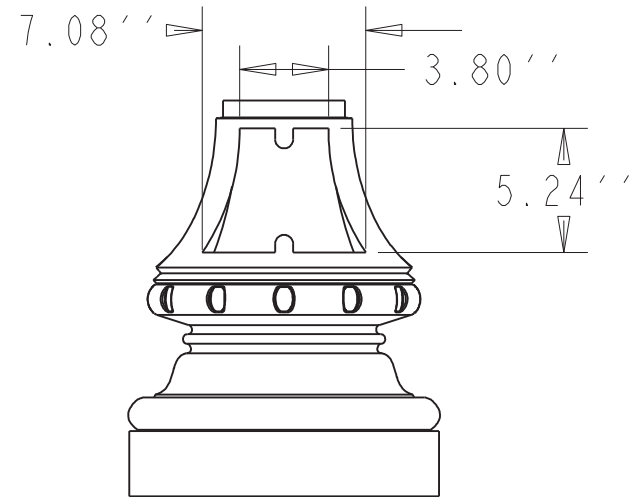

# TerraCast<sup>®</sup>

PRODUCTS

TerraCast<sup>®</sup> Products LLC  
 4400 NW 19th Avenue, Unit K  
 Pompano Beach, FL 33064  
 Office: 305-895-9525

<b>TerraCast<sup>®</sup></b> PRODUCTS			
MATERIAL:	ALUMINUM	SCALE	DRAWN BY
		0.125	TERRACAST
TITLE			I OF I
WASHINGTON BASE DROP OVER			1 OF 1
DATE	PART #:	REV	
Sep-18-14	(A SIZE) BC-WAS16-1	XI	

DO NOT SCALE DRAWING.  
 All measurements are rounded to the closest quarter inch and may not be exact due to manufacturing variances.  
 This document contains TERRACAST PROPRIETARY INFORMATION. No intellectual property right or license is granted by TERRACAST in connection with it. It is delivered on the express condition that the document and the information contained in it shall be treated as confidential, shall not be used for and purpose other than that for which it is hereby delivered (the use and maintenance of the product supplied). It shall not be disclosed in whole or part to third parties and shall not be duplicated in any manner without TERRACAST's prior written consent.