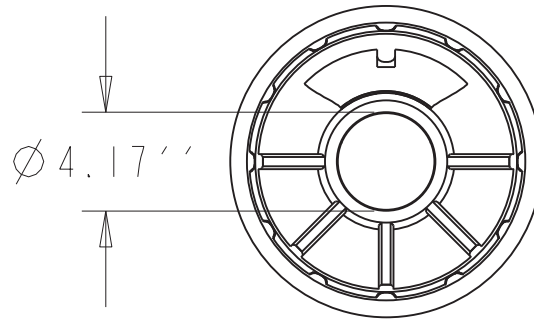

# TerraCast<sup>®</sup>

PRODUCTS

TerraCast<sup>®</sup> Products LLC  
 4400 NW 19th Avenue, Unit K  
 Pompano Beach, FL 33064  
 Office: 305-895-9525

<b>TerraCast<sup>®</sup></b> PRODUCTS			
MATERIAL:	ALUMINUM	SCALE	DRAWN BY
		0.125	TERRACAST
TITLE			I OF I
WASHINGTON BASE DROP OVER			1 OF 1
DATE	PART #:	REV	
Sep-18-14	(A SIZE) BC-WAS16-1	XI	

DO NOT SCALE DRAWING.  
 All measurements are rounded to the closest quarter inch and may not be exact due to manufacturing variances.  
 This document contains TERRACAST PROPRIETARY INFORMATION. No intellectual property right or license is granted by TERRACAST in connection with it. It is delivered on the express condition that the document and the information contained in it shall be treated as confidential, shall not be used for and purpose other than that for which it is hereby delivered (the use and maintenance of the product supplied). It shall not be disclosed in whole or part to third parties and shall not be duplicated in any manner without TERRACAST's prior written consent.