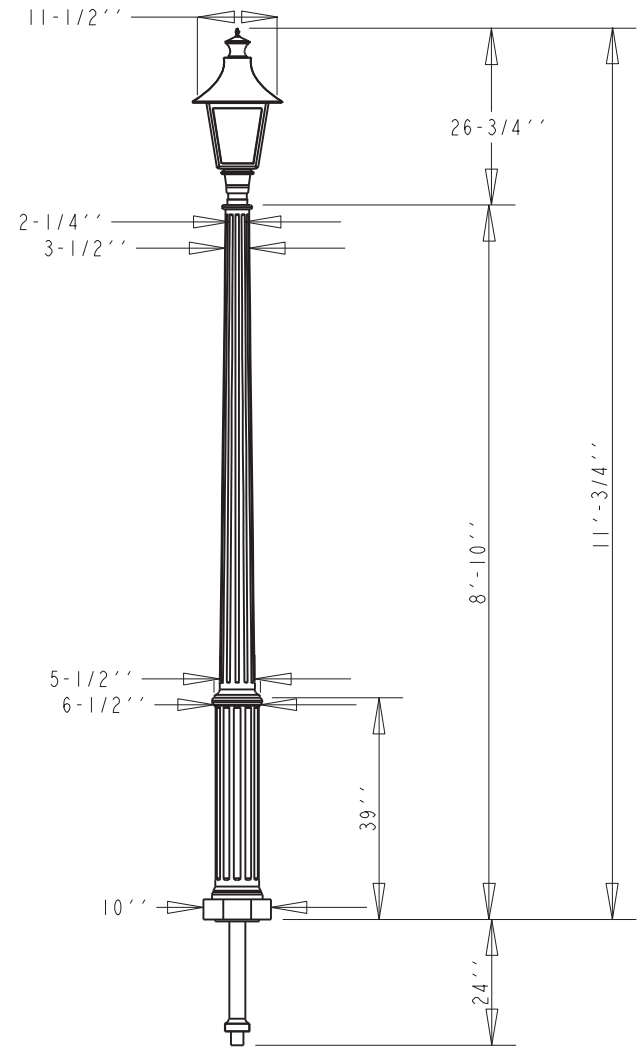

TerraCast® PRODUCTS

TerraCast® Products LLC
4400 NW 19th Avenue, Unit K
Pompano Beach, FL 33064
Office: 305-895-9525

TerraCast® PRODUCTS			
MATERIAL: POLYSTEEL	SCALE 0.025	DRAWN BY TERRACAST	
TITLE New England Post Series N8			1 OF 1
DATE Dec-05-14	PART #: (A SIZE)	New England 9' Burial Woodside Hills	REV XI

DO NOT SCALE DRAWING.

All measurements are rounded to the closest quarter inch and may not be exact due to manufacturing variances.

This document contains TERRACAST PROPRIETARY INFORMATION. No intellectual property right or license is granted by TERRACAST in connection with it. It is delivered on the express condition that the document and the information contained in it shall be treated as confidential, shall not be used for and purpose other than that for which it is hereby delivered (the use and maintenance of the product supplied). It shall not be disclosed in whole or part to third parties and shall not be duplicated in any manner without TERRACAST's prior written consent.