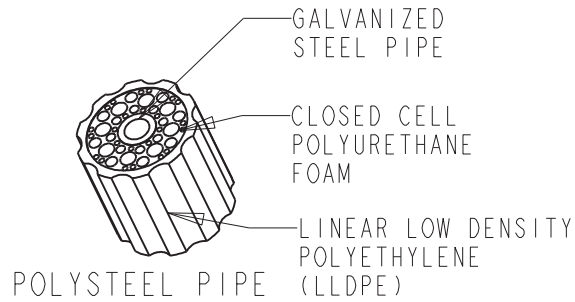

TerraCast® PRODUCTS

TerraCast® Products LLC
4400 NW 19th Avenue, Unit K
Pompano Beach, FL 33064
Office: 305-895-9525

TerraCast® PRODUCTS			
MATERIAL: POLYSTEEL	SCALE 0.025	DRAWN BY TERRACAST	
TITLE New England Post Series N8			1 OF 1
DATE Dec-05-14	PART #: (A SIZE)	New England 9' Burial Woodside Hills	REV XI