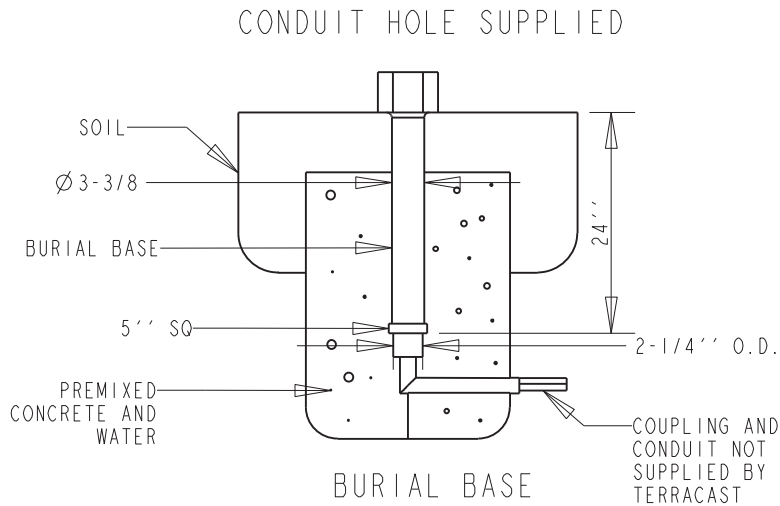

TerraCast® PRODUCTS

TerraCast® Products LLC
4400 NW 19th Avenue, Unit K
Pompano Beach, FL 33064
Office: 305-895-9525

TerraCast® PRODUCTS			
MATERIAL: POLYSTEEL	SCALE 0.025	DRAWN BY TERRACAST	
TITLE New England Post Series N8			1 OF 1
DATE Dec-05-14	PART #: (A SIZE)	New England 9' Burial Woodside Hills	REV XI

DO NOT SCALE DRAWING.

All measurements are rounded to the closest quarter inch and may not be exact due to manufacturing variances.

This document contains TERRACAST PROPRIETARY INFORMATION. No intellectual property right or license is granted by TERRACAST in connection with it. It is delivered on the express condition that the document and the information contained in it shall be treated as confidential, shall not be used for and purpose other than that for which it is hereby delivered (the use and maintenance of the product supplied). It shall not be disclosed in whole or part to third parties and shall not be duplicated in any manner without TERRACAST's prior written consent.