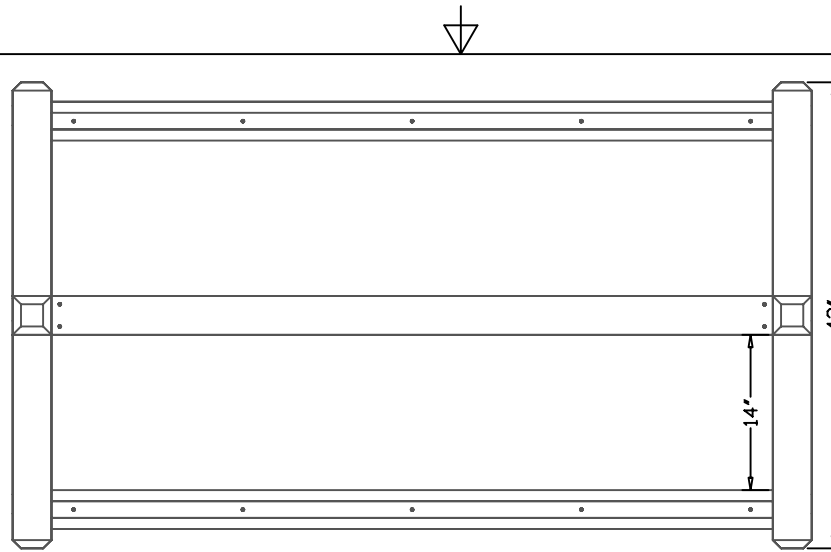

TerraCast®

PRODUCTS

TERRACAST PRODUCTS LLC
4400 NW 19TH AVENUE, UNIT K
POMPANO BEACH, FL 33064
305-895-9525
INFO@TERRACASTPRODUCTS.COM

SPECS AT A GLANCE

LENGTH: 72"
WIDTH: 42"
HEIGHT: 31"
WEIGHT: 110 LBS

DO NOT SCALE DRAWINGS.

All measurements are rounded to the closest quarter inch and may not be exact due to manufacturing variances.

TerraCast®
PRODUCTS

TITLE

Bike Rack

PART#

BR10

DRAWN

KT

SIZE

MATERIAL
Recycled HDPE

DWG NO

DATE

11-10-21

REV

SCALE

WEIGHT

SHEET 1/1