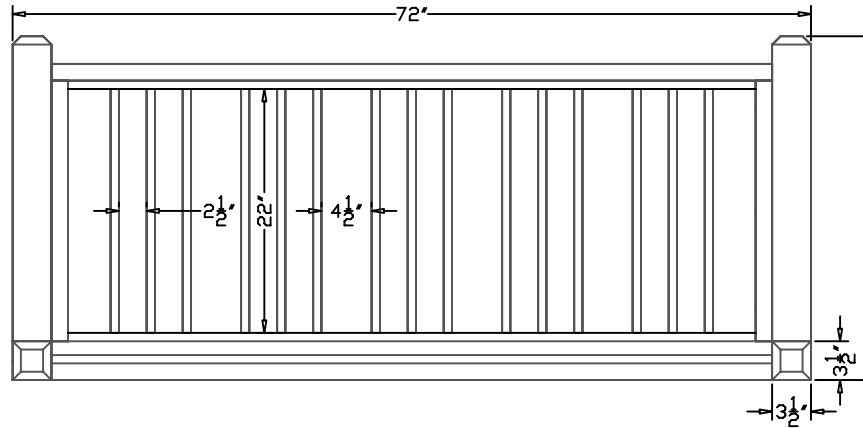

TerraCast®

PRODUCTS

TERRACAST PRODUCTS LLC
4400 NW 19TH AVENUE, UNIT K
POMPANO BEACH, FL 33064
305-895-9525
INFO@TERRACASTPRODUCTS.COM

SPECS AT A GLANCE

LENGTH: 72"
WIDTH: 42"
HEIGHT: 31"
WEIGHT: 110 LBS

DO NOT SCALE DRAWINGS.

All measurements are rounded to the closest quarter inch and may not be exact due to manufacturing variances.

TerraCast®
PRODUCTS

TITLE

Bike Rack

PART#

BR10

DRAWN

KT

SIZE

MATERIAL
Recycled HDPE

DWG NO

DATE

11-10-21

REV

SCALE

WEIGHT

SHEET 1/1