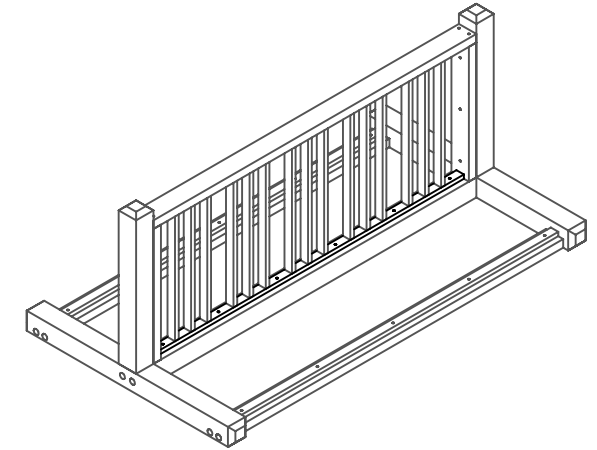

TerraCast®

PRODUCTS

TERRACAST PRODUCTS LLC
4400 NW 19TH AVENUE, UNIT K
POMPANO BEACH, FL 33064
305-895-9525
INFO@TERRACASTPRODUCTS.COM

SPECS AT A GLANCE

LENGTH: 72"
WIDTH: 42"
HEIGHT: 31"
WEIGHT: 110 LBS

DO NOT SCALE DRAWINGS.

All measurements are rounded to the closest quarter inch and may not be exact due to manufacturing variances.

TerraCast®
PRODUCTS

TITLE

Bike Rack

PART#

BR10

DRAWN

KT

SIZE

MATERIAL
Recycled HDPE

DWG NO

DATE

11-10-21

REV

SCALE

WEIGHT

SHEET 1/1