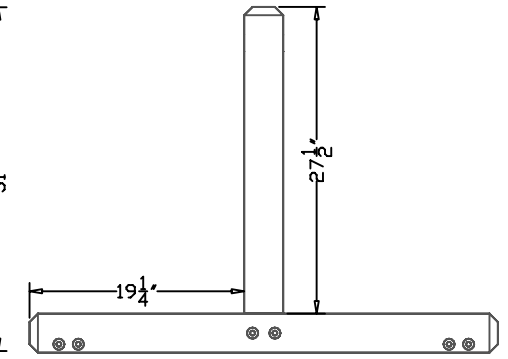

TerraCast®

PRODUCTS

TERRACAST PRODUCTS LLC
4400 NW 19TH AVENUE, UNIT K
POMPANO BEACH, FL 33064
305-895-9525
INFO@TERRACASTPRODUCTS.COM

SPECS AT A GLANCE

LENGTH: 72"
WIDTH: 42"
HEIGHT: 31"
WEIGHT: 110 LBS

DO NOT SCALE DRAWINGS.

All measurements are rounded to the closest quarter inch and may not be exact due to manufacturing variances.

TerraCast®
PRODUCTS

TITLE

Bike Rack

PART#

BR10

DRAWN

KT

SIZE

MATERIAL
Recycled HDPE

DWG NO

DATE

11-10-21

REV

SCALE

WEIGHT

SHEET 1/1