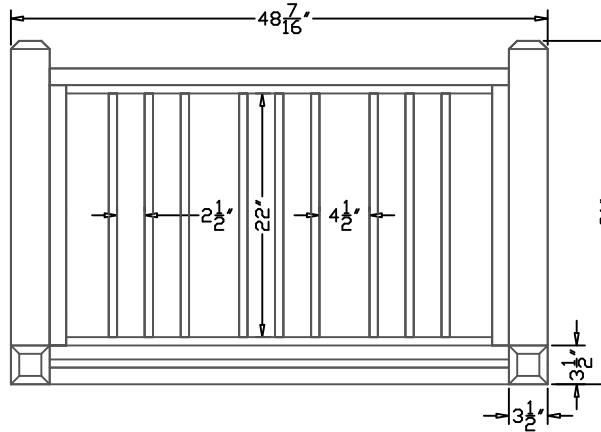

TerraCast®

PRODUCTS

TERRACAST PRODUCTS LLC
4400 NW 19TH AVENUE, UNIT K
POMPANO BEACH, FL 33064
305-895-9525
INFO@TERRACASTPRODUCTS.COM

SPECS AT A GLANCE

LENGTH: 48-7/16"
WIDTH: 42"
HEIGHT: 31"
WEIGHT: 83 LBS

DO NOT SCALE DRAWINGS.

All measurements are rounded to the closest quarter inch and may not be exact due to manufacturing variances.

TerraCast®
PRODUCTS

TITLE

Bike Rack

PART#

BR6

DRAWN

KT

SIZE

MATERIAL
Recycled HDPE

DWG NO

DATE

11-10-21

REV

SCALE

WEIGHT

SHEET 1/1