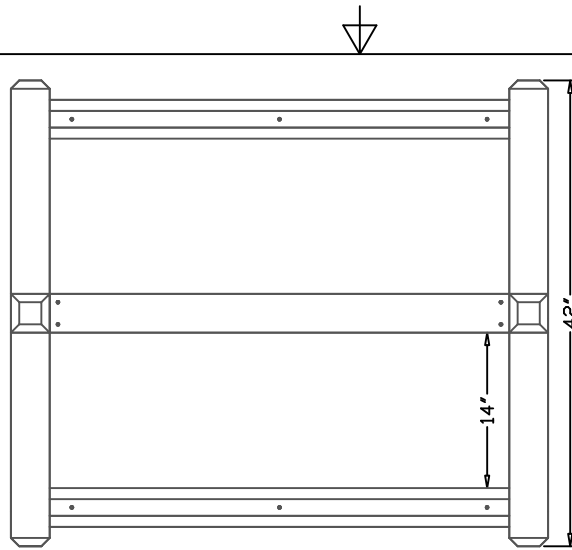

TerraCast®

PRODUCTS

TERRACAST PRODUCTS LLC
4400 NW 19TH AVENUE, UNIT K
POMPANO BEACH, FL 33064
305-895-9525
INFO@TERRACASTPRODUCTS.COM

SPECS AT A GLANCE

LENGTH: 48-7/16"
WIDTH: 42"
HEIGHT: 31"
WEIGHT: 83 LBS

DO NOT SCALE DRAWINGS.

All measurements are rounded to the closest quarter inch and may not be exact due to manufacturing variances.

TerraCast®
PRODUCTS

TITLE

Bike Rack

PART#

BR6

DRAWN

KT

SIZE

MATERIAL
Recycled HDPE

DWG NO

DATE

11-10-21

REV

SCALE

WEIGHT

SHEET 1/1