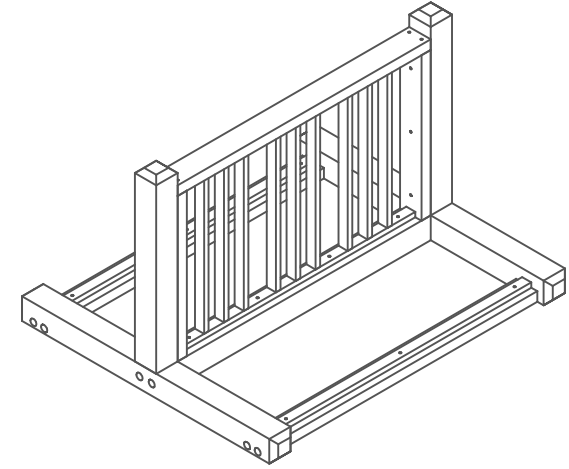

TerraCast®

PRODUCTS

TERRACAST PRODUCTS LLC
4400 NW 19TH AVENUE, UNIT K
POMPANO BEACH, FL 33064
305-895-9525
INFO@TERRACASTPRODUCTS.COM

SPECS AT A GLANCE

LENGTH: 48-7/16"
WIDTH: 42"
HEIGHT: 31"
WEIGHT: 83 LBS

DO NOT SCALE DRAWINGS.

All measurements are rounded to the closest quarter inch and may not be exact due to manufacturing variances.

TerraCast®
PRODUCTS

TITLE

Bike Rack

PART#

BR6

DRAWN

KT

SIZE

MATERIAL
Recycled HDPE

DWG NO

DATE

11-10-21

REV

SCALE

WEIGHT

SHEET 1/1