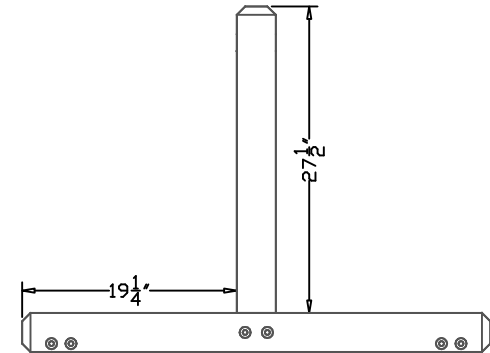

TerraCast®

PRODUCTS

TERRACAST PRODUCTS LLC
4400 NW 19TH AVENUE, UNIT K
POMPANO BEACH, FL 33064
305-895-9525
INFO@TERRACASTPRODUCTS.COM

SPECS AT A GLANCE

LENGTH: 48-7/16"
WIDTH: 42"
HEIGHT: 31"
WEIGHT: 83 LBS

DO NOT SCALE DRAWINGS.

All measurements are rounded to the closest quarter inch and may not be exact due to manufacturing variances.

TerraCast®
PRODUCTS

TITLE

Bike Rack

PART#

BR6

DRAWN

KT

SIZE

MATERIAL
Recycled HDPE

DWG NO

DATE

11-10-21

REV

SCALE

WEIGHT

SHEET 1/1