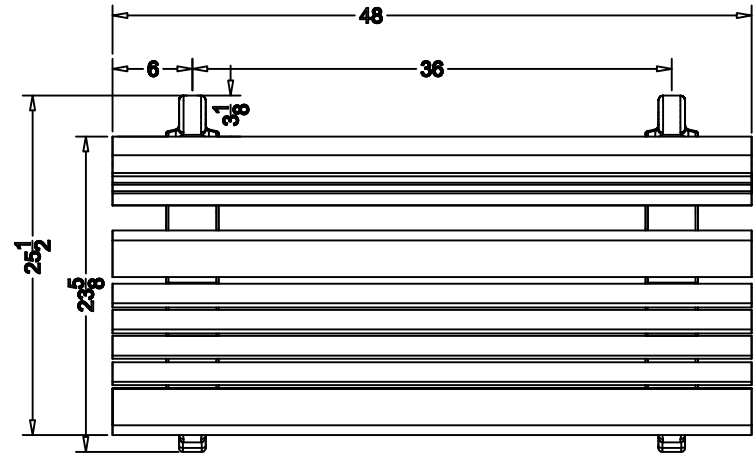

TerraCast®

PRODUCTS

TERRACAST PRODUCTS LLC
4400 NW 19TH AVENUE, UNIT K
POMPANO BEACH, FL 33064
305-895-9525
INFO@TERRACASTPRODUCTS.COM

SPECS AT A GLANCE

LENGTH: 48"
HEIGHT: 30-1/4"
WEIGHT: 70 LBS

DO NOT SCALE DRAWINGS.

TerraCast®
PRODUCTS

TITLE

Cambridge Bench

PART#

CB4B

DRAWN
KT

SIZE

MATERIAL
Recycled HDPE

DWG NO

DATE

11-10-21

REV

SCALE

WEIGHT

SHEET 1/1