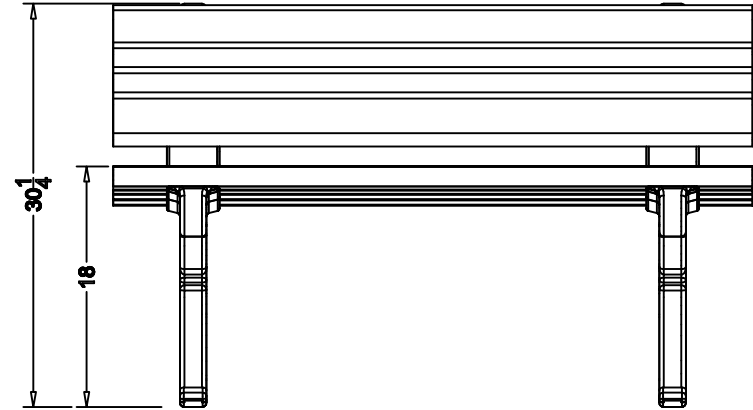

TerraCast®

PRODUCTS

TERRACAST PRODUCTS LLC
4400 NW 19TH AVENUE, UNIT K
POMPANO BEACH, FL 33064
305-895-9525
INFO@TERRACASTPRODUCTS.COM

SPECS AT A GLANCE

LENGTH: 48"
HEIGHT: 30-1/4"
WEIGHT: 70 LBS

DO NOT SCALE DRAWINGS.

TerraCast®
PRODUCTS

TITLE

Cambridge Bench

PART#

CB4B

DRAWN
KT

SIZE

MATERIAL
Recycled HDPE

DWG NO

DATE

11-10-21

REV

SCALE

WEIGHT

SHEET 1/1