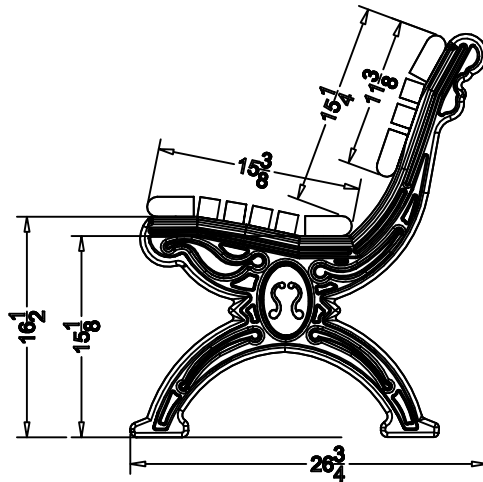

TerraCast®

PRODUCTS

TERRACAST PRODUCTS LLC
4400 NW 19TH AVENUE, UNIT K
POMPANO BEACH, FL 33064
305-895-9525
INFO@TERRACASTPRODUCTS.COM

SPECS AT A GLANCE

LENGTH: 48"
HEIGHT: 30-1/4"
WEIGHT: 70 LBS

DO NOT SCALE DRAWINGS.

TerraCast®
PRODUCTS

TITLE

Cambridge Bench

PART#

CB4B

DRAWN
KT

SIZE

MATERIAL
Recycled HDPE

DWG NO

DATE

11-10-21

REV

SCALE

WEIGHT

SHEET 1/1