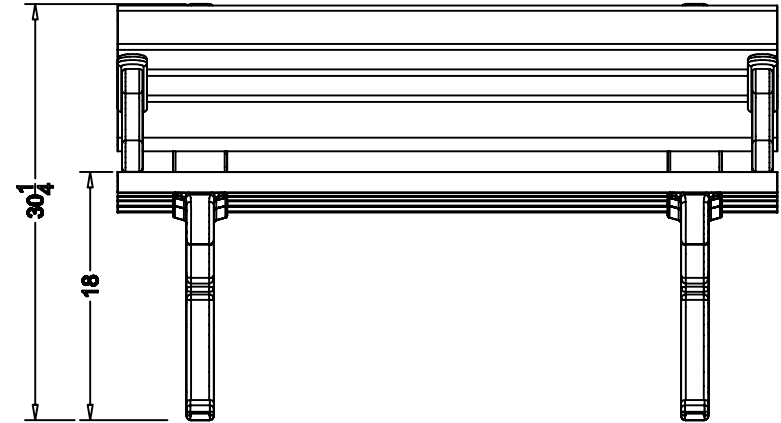

TerraCast®

PRODUCTS

TERRACAST PRODUCTS LLC
4400 NW 19TH AVENUE, UNIT K
POMPANO BEACH, FL 33064
305-895-9525
INFO@TERRACASTPRODUCTS.COM

SPECS AT A GLANCE

LENGTH: 48"
HEIGHT: 30-1/4"
WEIGHT: 76 LBS

DO NOT SCALE DRAWINGS.

TerraCast®
PRODUCTS

TITLE

Cambridge Bench

PART#

CB4BA

DRAWN

KT

SIZE

MATERIAL
Recycled HDPE

DWG NO

DATE

11-10-21

REV

SCALE

WEIGHT

SHEET 1/1