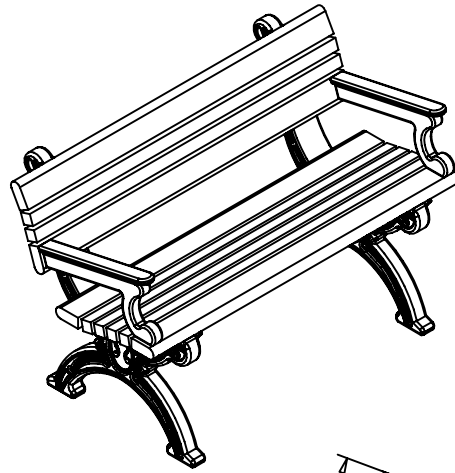

TerraCast®

PRODUCTS

TERRACAST PRODUCTS LLC
4400 NW 19TH AVENUE, UNIT K
POMPANO BEACH, FL 33064
305-895-9525
INFO@TERRACASTPRODUCTS.COM

SPECS AT A GLANCE

LENGTH: 48"
HEIGHT: 30-1/4"
WEIGHT: 76 LBS

DO NOT SCALE DRAWINGS.

TerraCast®
PRODUCTS

TITLE

Cambridge Bench

PART#

CB4BA

DRAWN

KT

SIZE

MATERIAL
Recycled HDPE

DWG NO

DATE

11-10-21

REV

SCALE

WEIGHT

SHEET 1/1