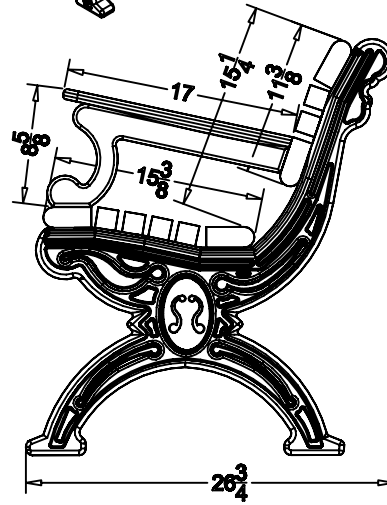

TerraCast®

PRODUCTS

TERRACAST PRODUCTS LLC
4400 NW 19TH AVENUE, UNIT K
POMPANO BEACH, FL 33064
305-895-9525
INFO@TERRACASTPRODUCTS.COM

SPECS AT A GLANCE

LENGTH: 48"
HEIGHT: 30-1/4"
WEIGHT: 76 LBS

DO NOT SCALE DRAWINGS.

TerraCast®
PRODUCTS

TITLE

Cambridge Bench

PART#

CB4BA

DRAWN

KT

SIZE

MATERIAL
Recycled HDPE

DWG NO

DATE

11-10-21

REV

SCALE

WEIGHT

SHEET 1/1