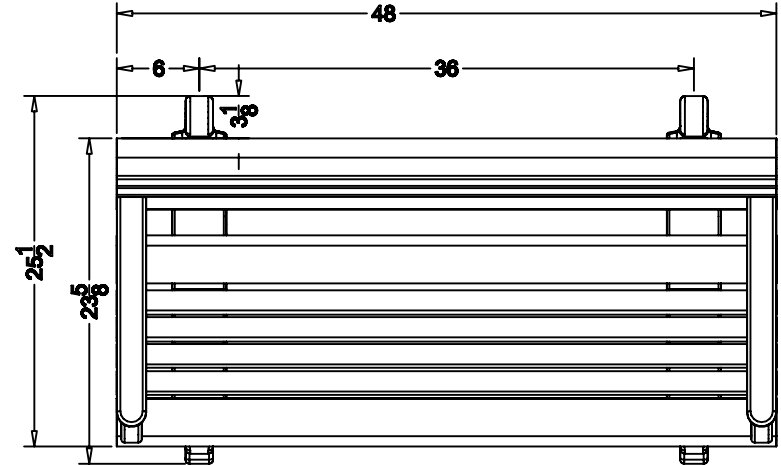

TerraCast®

PRODUCTS

TERRACAST PRODUCTS LLC
4400 NW 19TH AVENUE, UNIT K
POMPANO BEACH, FL 33064
305-895-9525
INFO@TERRACASTPRODUCTS.COM

SPECS AT A GLANCE

LENGTH: 48"
HEIGHT: 30-1/4"
WEIGHT: 76 LBS

DO NOT SCALE DRAWINGS.

TerraCast®
PRODUCTS

TITLE

Cambridge Bench

PART#

CB4BA

DRAWN

KT

SIZE

MATERIAL
Recycled HDPE

DWG NO

DATE

11-10-21

REV

SCALE

WEIGHT

SHEET 1/1