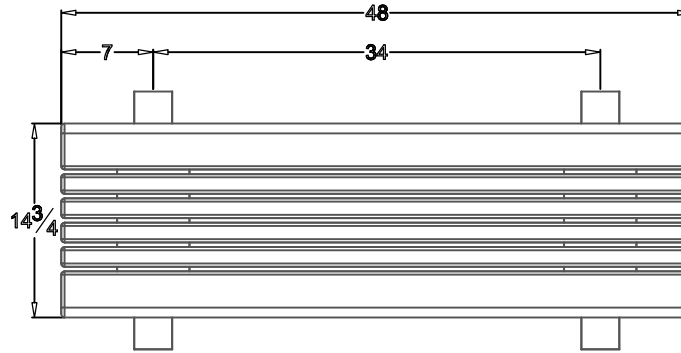

TerraCast®

PRODUCTS

TERRACAST PRODUCTS LLC
4400 NW 19TH AVENUE, UNIT K
POMPANO BEACH, FL 33064
305-895-9525
INFO@TERRACASTPRODUCTS.COM

SPECS AT A GLANCE

LENGTH: 48"
HEIGHT: 18"
WEIGHT: 51 LBS

DO NOT SCALE DRAWINGS.

All measurements are rounded to the closest quarter inch and may not be exact due to manufacturing variances.

TerraCast®
PRODUCTS

TITLE

Cambridge Flat Bench

PART#

CB4F

DRAWN

KT

SIZE

MATERIAL
Recycled HDPE

DWG NO

DATE

11-10-21

REV

SCALE

WEIGHT

SHEET 1/1