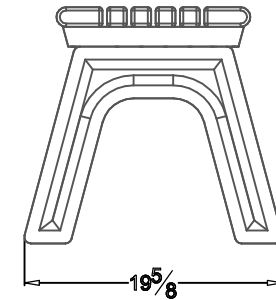

TerraCast®

PRODUCTS

TERRACAST PRODUCTS LLC
4400 NW 19TH AVENUE, UNIT K
POMPANO BEACH, FL 33064
305-895-9525
INFO@TERRACASTPRODUCTS.COM

SPECS AT A GLANCE

LENGTH: 48"
HEIGHT: 18"
WEIGHT: 51 LBS

DO NOT SCALE DRAWINGS.

All measurements are rounded to the closest quarter inch and may not be exact due to manufacturing variances.

TerraCast®
PRODUCTS

TITLE

Cambridge Flat Bench

PART#

CB4F

DRAWN

KT

SIZE

MATERIAL
Recycled HDPE

DWG NO

DATE

11-10-21

REV

SCALE

WEIGHT

SHEET 1/1