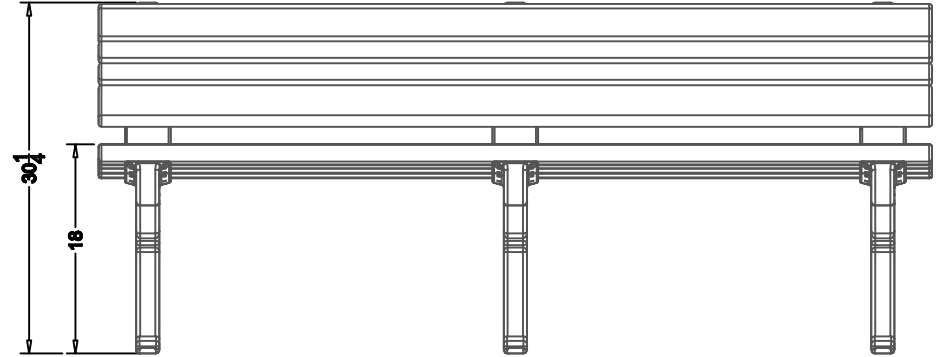

TerraCast®

PRODUCTS

TERRACAST PRODUCTS LLC
4400 NW 19TH AVENUE, UNIT K
POMPANO BEACH, FL 33064
305-895-9525
INFO@TERRACASTPRODUCTS.COM

SPECS AT A GLANCE

LENGTH: 72"
HEIGHT: 30-1/4"
WEIGHT: 106 LBS

DO NOT SCALE DRAWINGS.

All measurements are rounded to the closest quarter inch and may not be exact due to manufacturing variances.

TerraCast®
PRODUCTS

TITLE

Cambridge Bench

PART#

CB6B

DRAWN

KT

SIZE

MATERIAL
Recycled HDPE

DWG NO

DATE

11-10-21

REV

SCALE

WEIGHT

SHEET 1/1