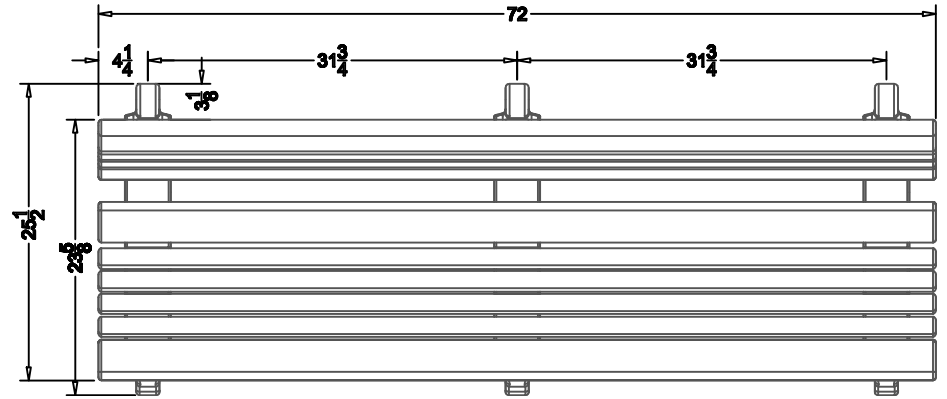

TerraCast®

PRODUCTS

TERRACAST PRODUCTS LLC
4400 NW 19TH AVENUE, UNIT K
POMPANO BEACH, FL 33064
305-895-9525
INFO@TERRACASTPRODUCTS.COM

SPECS AT A GLANCE

LENGTH: 72"
HEIGHT: 30-1/4"
WEIGHT: 106 LBS

DO NOT SCALE DRAWINGS.

All measurements are rounded to the closest quarter inch and may not be exact due to manufacturing variances.

TerraCast®
PRODUCTS

TITLE

Cambridge Bench

PART#

CB6B

DRAWN

KT

SIZE

MATERIAL
Recycled HDPE

DWG NO

DATE

11-10-21

REV

SCALE

WEIGHT

SHEET 1/1