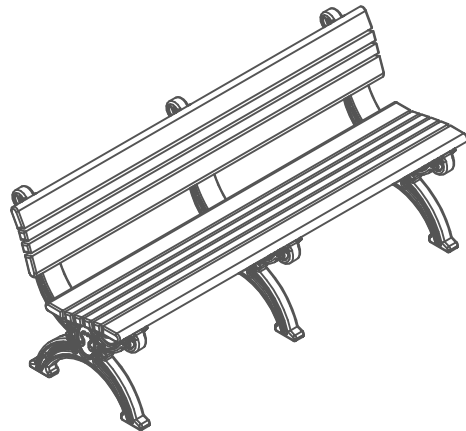

TerraCast®

PRODUCTS

TERRACAST PRODUCTS LLC
4400 NW 19TH AVENUE, UNIT K
POMPANO BEACH, FL 33064
305-895-9525
INFO@TERRACASTPRODUCTS.COM

SPECS AT A GLANCE

LENGTH: 72"
HEIGHT: 30-1/4"
WEIGHT: 106 LBS

DO NOT SCALE DRAWINGS.

All measurements are rounded to the closest quarter inch and may not be exact due to manufacturing variances.

TerraCast®
PRODUCTS

TITLE

Cambridge Bench

PART#

CB6B

DRAWN

KT

SIZE

MATERIAL
Recycled HDPE

DWG NO

DATE

11-10-21

REV

SCALE

WEIGHT

SHEET 1/1