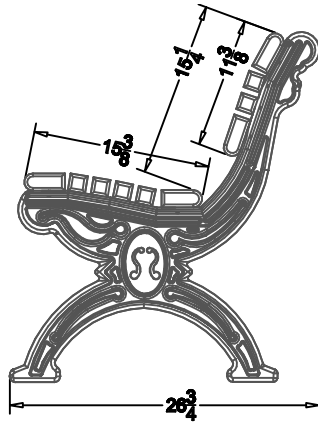

TerraCast®

PRODUCTS

TERRACAST PRODUCTS LLC
4400 NW 19TH AVENUE, UNIT K
POMPANO BEACH, FL 33064
305-895-9525
INFO@TERRACASTPRODUCTS.COM

SPECS AT A GLANCE

LENGTH: 72"
HEIGHT: 30-1/4"
WEIGHT: 106 LBS

DO NOT SCALE DRAWINGS.

All measurements are rounded to the closest quarter inch and may not be exact due to manufacturing variances.

TerraCast®
PRODUCTS

TITLE

Cambridge Bench

PART#

CB6B

DRAWN

KT

SIZE

MATERIAL
Recycled HDPE

DWG NO

DATE

11-10-21

REV

SCALE

WEIGHT

SHEET 1/1