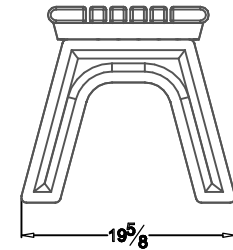

TerraCast[®]

PRODUCTS

TERRACAST PRODUCTS LLC
 4400 NW 19TH AVENUE, UNIT K
 POMPANO BEACH, FL 33064
 305-895-9525
 INFO@TERRACASTPRODUCTS.COM

SPECS AT A GLANCE

LENGTH: 72"
 HEIGHT: 18"
 WEIGHT: 78 LBS

DO NOT SCALE DRAWINGS.
 All measurements are rounded to the closest quarter inch and may not be exact due to manufacturing variances.
 This document contains TERRACAST[®] PROPRIETARY INFORMATION. No intellectual property right or license is granted by TERRACAST[®] in connection with it. It is delivered on the express condition that the document and the information contained in it shall be treated as confidential, shall not be used for and purpose other than that for which it is hereby delivered (the use and maintenance of the product supplied). It shall not be disclosed in whole or part to third parties and shall not be duplicated in any manner without TERRACAST[®]'s prior written consent.

TerraCast[®] PRODUCTS				
TITLE Cambridge Flat Bench				
PART# CB6F			DRAWN KT	
SIZE	MATERIAL Recycled HDPE	DWG NO	DATE 11-10-21	REV
SCALE		WEIGHT		SHEET 1/1