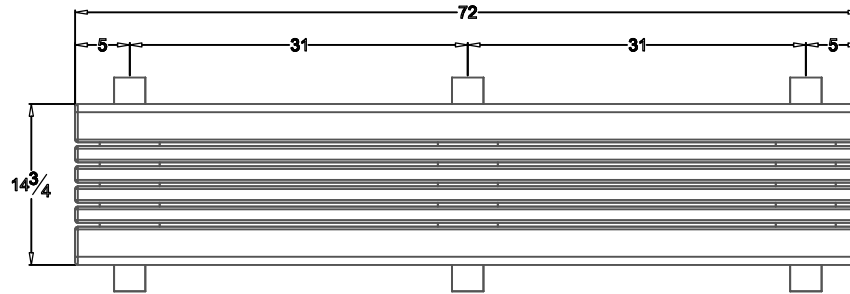

TerraCast[®]

PRODUCTS

TERRACAST PRODUCTS LLC
 4400 NW 19TH AVENUE, UNIT K
 POMPANO BEACH, FL 33064
 305-895-9525
 INFO@TERRACASTPRODUCTS.COM

SPECS AT A GLANCE

LENGTH: 72"
 HEIGHT: 18"
 WEIGHT: 78 LBS

DO NOT SCALE DRAWINGS.
 All measurements are rounded to the closest quarter inch and may not be exact due to manufacturing variances.
 This document contains TERRACAST[®] PROPRIETARY INFORMATION. No intellectual property right or license is granted by TERRACAST[®] in connection with it. It is delivered on the express condition that the document and the information contained in it shall be treated as confidential, shall not be used for and purpose other than that for which it is hereby delivered (the use and maintenance of the product supplied). It shall not be disclosed in whole or part to third parties and shall not be duplicated in any manner without TERRACAST[®]'s prior written consent.

TerraCast[®] PRODUCTS				
TITLE Cambridge Flat Bench				
PART# CB6F			DRAWN KT	
SIZE	MATERIAL Recycled HDPE	DWG NO	DATE 11-10-21	REV
SCALE		WEIGHT		SHEET 1/1