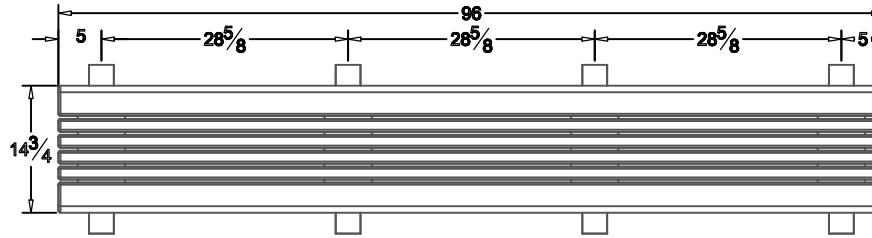

TerraCast®

PRODUCTS

TERRACAST PRODUCTS LLC
4400 NW 19TH AVENUE, UNIT K
POMPANO BEACH, FL 33064
305-895-9525
INFO@TERRACASTPRODUCTS.COM

SPECS AT A GLANCE

LENGTH: 96"

HEIGHT: 18"

WEIGHT: 102 LBS

DO NOT SCALE DRAWINGS.

All measurements are rounded to the closest quarter inch and may not be exact due to manufacturing variances.

TerraCast®
PRODUCTS

TITLE

Cambridge Flat Bench

PART#

CB8F

DRAWN

KT

SIZE

MATERIAL

Recycled HDPE

DWG NO

DATE

11-10-21

REV

SCALE

WEIGHT

SHEET 1/1