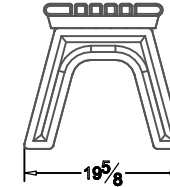

TerraCast®

PRODUCTS

TERRACAST PRODUCTS LLC
4400 NW 19TH AVENUE, UNIT K
POMPANO BEACH, FL 33064
305-895-9525
INFO@TERRACASTPRODUCTS.COM

SPECS AT A GLANCE

LENGTH: 96"

HEIGHT: 18"

WEIGHT: 102 LBS

DO NOT SCALE DRAWINGS.

All measurements are rounded to the closest quarter inch and may not be exact due to manufacturing variances.

TerraCast®
PRODUCTS

TITLE

Cambridge Flat Bench

PART#

CB8F

DRAWN

KT

SIZE

MATERIAL

Recycled HDPE

DWG NO

DATE

11-10-21

REV

SCALE

WEIGHT

SHEET 1/1