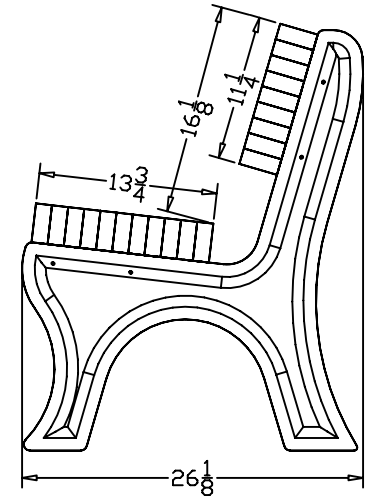

TerraCast®

PRODUCTS

TERRACAST PRODUCTS LLC
4400 NW 19TH AVENUE, UNIT K
POMPANO BEACH, FL 33064
305-895-9525
INFO@TERRACASTPRODUCTS.COM

SPECS AT A GLANCE

LENGTH: 48"

HEIGHT: 32-3/4"

WEIGHT: 113 LBS

DO NOT SCALE DRAWINGS.

TerraCast®
PRODUCTS

TITLE

Elite Bench

PART#

EB4B

DRAWN

KT

SIZE

MATERIAL
Recycled HDPE

DWG NO

DATE

11-10-21

REV

SCALE

WEIGHT

SHEET 1/1