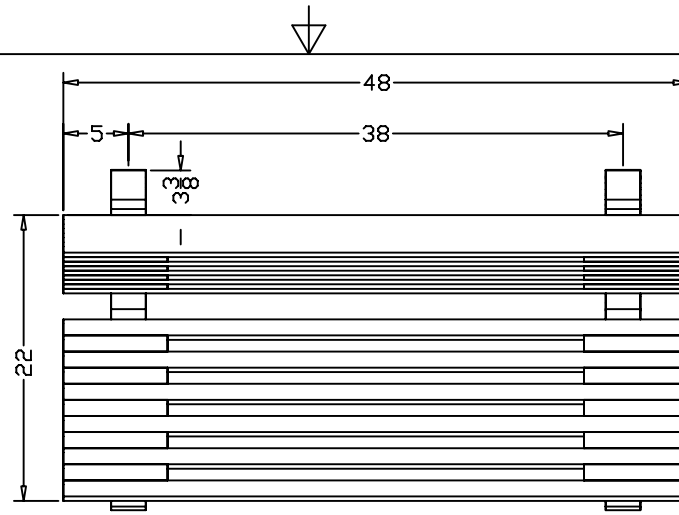

TerraCast®

PRODUCTS

TERRACAST PRODUCTS LLC
4400 NW 19TH AVENUE, UNIT K
POMPANO BEACH, FL 33064
305-895-9525
INFO@TERRACASTPRODUCTS.COM

SPECS AT A GLANCE

LENGTH: 48"

HEIGHT: 32-3/4"

WEIGHT: 113 LBS

DO NOT SCALE DRAWINGS.

TerraCast®
PRODUCTS

TITLE

Elite Bench

PART#

EB4B

DRAWN

KT

SIZE

MATERIAL
Recycled HDPE

DWG NO

DATE

11-10-21

REV

SCALE

WEIGHT

SHEET 1/1