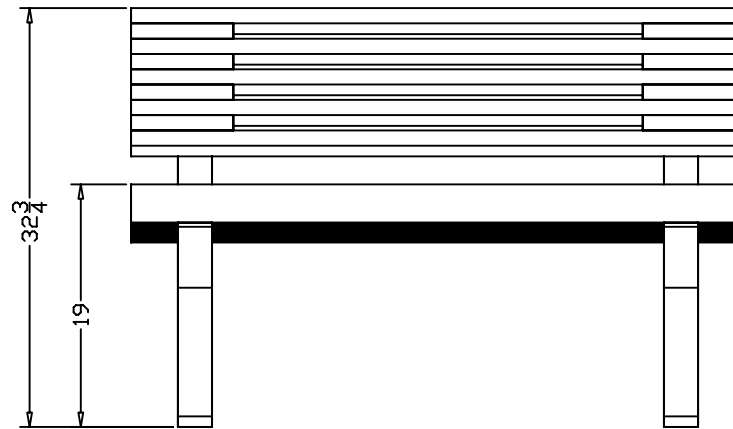

TerraCast®

PRODUCTS

TERRACAST PRODUCTS LLC
4400 NW 19TH AVENUE, UNIT K
POMPANO BEACH, FL 33064
305-895-9525
INFO@TERRACASTPRODUCTS.COM

SPECS AT A GLANCE

LENGTH: 48"

HEIGHT: 32-3/4"

WEIGHT: 113 LBS

DO NOT SCALE DRAWINGS.

TerraCast®
PRODUCTS

TITLE

Elite Bench

PART#

EB4B

DRAWN

KT

SIZE

MATERIAL
Recycled HDPE

DWG NO

DATE

11-10-21

REV

SCALE

WEIGHT

SHEET 1/1