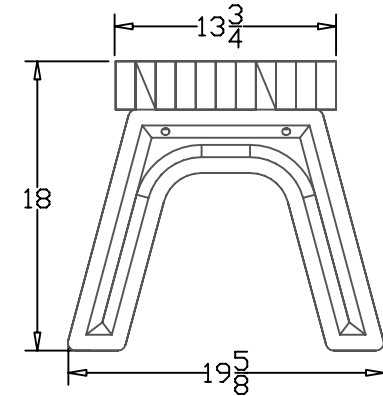

TerraCast®

PRODUCTS

TERRACAST PRODUCTS LLC
4400 NW 19TH AVENUE, UNIT K
POMPANO BEACH, FL 33064
305-895-9525
INFO@TERRACASTPRODUCTS.COM

SPECS AT A GLANCE

LENGTH: 48"
HEIGHT: 18"
WEIGHT: 62 LBS

DO NOT SCALE DRAWINGS.

All measurements are rounded to the closest quarter inch and may not be exact due to manufacturing variances.

TerraCast®
PRODUCTS

TITLE

Elite Flat Bench

PART#

EB4F

DRAWN

KT

SIZE

MATERIAL
Recycled HDPE

DWG NO

DATE

11-10-21

REV

SCALE

WEIGHT

SHEET 1/1