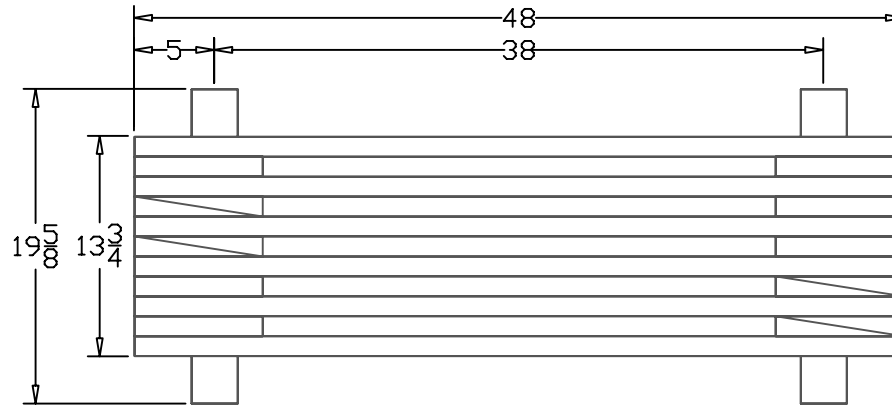

TerraCast®

PRODUCTS

TERRACAST PRODUCTS LLC
4400 NW 19TH AVENUE, UNIT K
POMPANO BEACH, FL 33064
305-895-9525
INFO@TERRACASTPRODUCTS.COM

SPECS AT A GLANCE

LENGTH: 48"
HEIGHT: 18"
WEIGHT: 62 LBS

DO NOT SCALE DRAWINGS.

All measurements are rounded to the closest quarter inch and may not be exact due to manufacturing variances.

TerraCast®
PRODUCTS

TITLE

Elite Flat Bench

PART#

EB4F

DRAWN

KT

SIZE

MATERIAL
Recycled HDPE

DWG NO

DATE

11-10-21

REV

SCALE

WEIGHT

SHEET 1/1