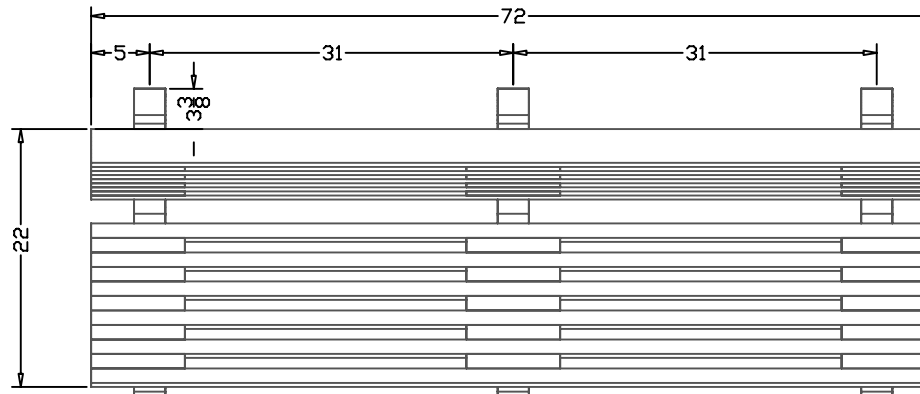

TerraCast®

PRODUCTS

TERRACAST PRODUCTS LLC
4400 NW 19TH AVENUE, UNIT K
POMPANO BEACH, FL 33064
305-895-9525
INFO@TERRACASTPRODUCTS.COM

SPECS AT A GLANCE

LENGTH: 72"

HEIGHT: 32-3/4"

WEIGHT: 165 LBS

DO NOT SCALE DRAWINGS.

All measurements are rounded to the closest quarter inch and may not be exact due to manufacturing variances.

TerraCast®

PRODUCTS

TITLE

Elite Bench

PART#

EB6B

DRAWN

KT

SIZE

MATERIAL
Recycled HDPE

DWG NO

DATE

11-10-21

REV

SCALE

WEIGHT

SHEET 1/1