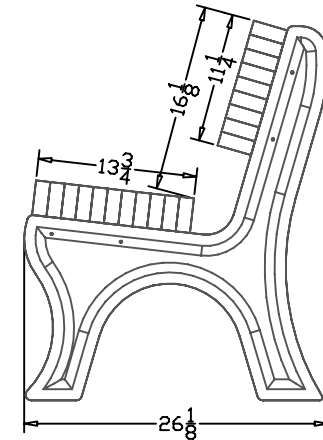

TerraCast®

PRODUCTS

TERRACAST PRODUCTS LLC
4400 NW 19TH AVENUE, UNIT K
POMPANO BEACH, FL 33064
305-895-9525
INFO@TERRACASTPRODUCTS.COM

SPECS AT A GLANCE

LENGTH: 72"

HEIGHT: 32-3/4"

WEIGHT: 165 LBS

DO NOT SCALE DRAWINGS.

All measurements are rounded to the closest quarter inch and may not be exact due to manufacturing variances.

TerraCast®

PRODUCTS

TITLE

Elite Bench

PART#

EB6B

DRAWN

KT

SIZE

MATERIAL
Recycled HDPE

DWG NO

DATE

11-10-21

REV

SCALE

WEIGHT

SHEET 1/1