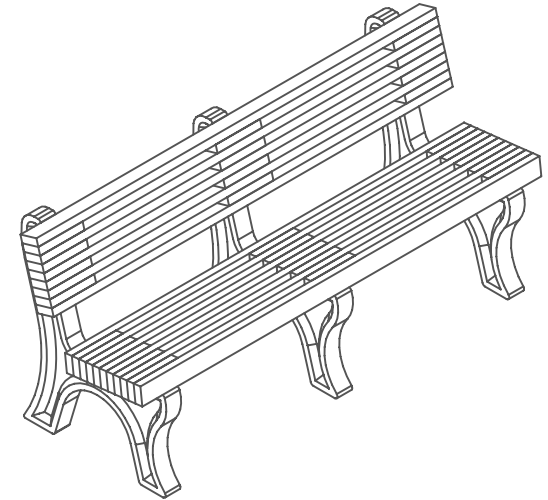

TerraCast®

PRODUCTS

TERRACAST PRODUCTS LLC
4400 NW 19TH AVENUE, UNIT K
POMPANO BEACH, FL 33064
305-895-9525
INFO@TERRACASTPRODUCTS.COM

SPECS AT A GLANCE

LENGTH: 72"

HEIGHT: 32-3/4"

WEIGHT: 165 LBS

DO NOT SCALE DRAWINGS.

All measurements are rounded to the closest quarter inch and may not be exact due to manufacturing variances.

TerraCast®

PRODUCTS

TITLE

Elite Bench

PART#

EB6B

DRAWN

KT

SIZE

MATERIAL
Recycled HDPE

DWG NO

DATE

11-10-21

REV

SCALE

WEIGHT

SHEET 1/1