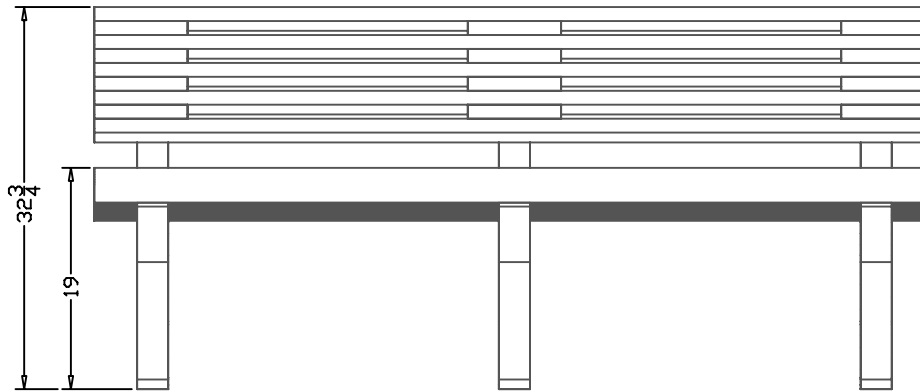

TerraCast®

PRODUCTS

TERRACAST PRODUCTS LLC
4400 NW 19TH AVENUE, UNIT K
POMPANO BEACH, FL 33064
305-895-9525
INFO@TERRACASTPRODUCTS.COM

SPECS AT A GLANCE

LENGTH: 72"

HEIGHT: 32-3/4"

WEIGHT: 165 LBS

DO NOT SCALE DRAWINGS.

All measurements are rounded to the closest quarter inch and may not be exact due to manufacturing variances.

TerraCast®

PRODUCTS

TITLE

Elite Bench

PART#

EB6B

DRAWN

KT

SIZE

MATERIAL
Recycled HDPE

DWG NO

DATE

11-10-21

REV

SCALE

WEIGHT

SHEET 1/1