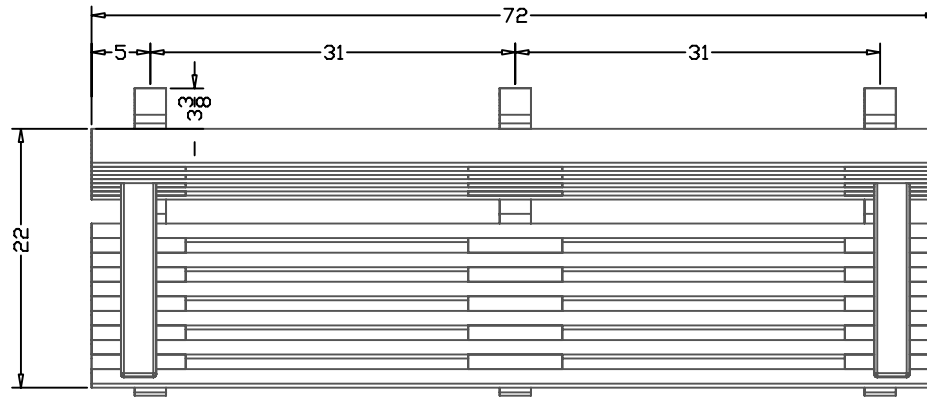

TerraCast®

PRODUCTS

TERRACAST PRODUCTS LLC
4400 NW 19TH AVENUE, UNIT K
POMPANO BEACH, FL 33064
305-895-9525
INFO@TERRACASTPRODUCTS.COM

SPECS AT A GLANCE

LENGTH: 72"

HEIGHT: 32-3/4"

WEIGHT: 177 LBS

DO NOT SCALE DRAWINGS.

All measurements are rounded to the closest quarter inch and may not be exact due to manufacturing variances.

TerraCast®
PRODUCTS

TITLE

Elite Bench

PART#

EB6BA

DRAWN

KT

SIZE

MATERIAL

DWG NO

DATE

REV

Recycled HDPE

11-10-21

SCALE

WEIGHT

SHEET 1/1