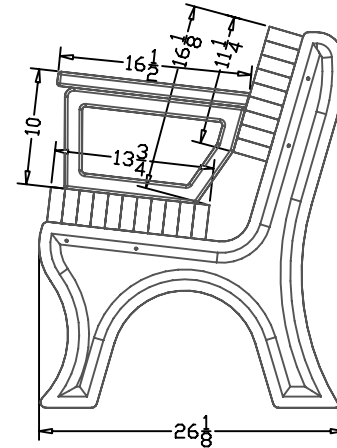

TerraCast®

PRODUCTS

TERRACAST PRODUCTS LLC
4400 NW 19TH AVENUE, UNIT K
POMPANO BEACH, FL 33064
305-895-9525
INFO@TERRACASTPRODUCTS.COM

SPECS AT A GLANCE

LENGTH: 72"

HEIGHT: 32-3/4"

WEIGHT: 177 LBS

DO NOT SCALE DRAWINGS.

All measurements are rounded to the closest quarter inch and may not be exact due to manufacturing variances.

TerraCast®
PRODUCTS

TITLE

Elite Bench

PART#

EB6BA

DRAWN

KT

SIZE

MATERIAL

DWG NO

DATE

REV

Recycled HDPE

11-10-21

SCALE

WEIGHT

SHEET 1/1