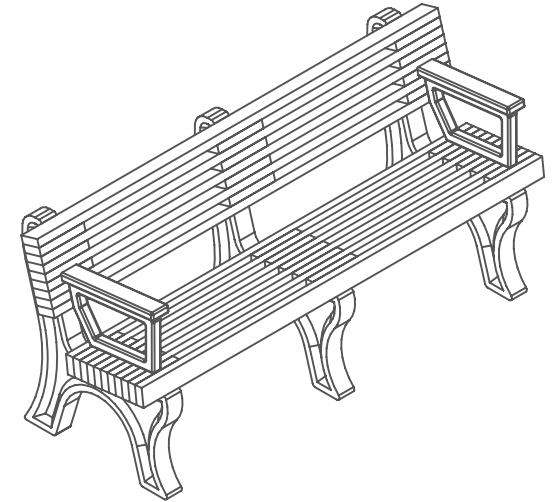

TerraCast®

PRODUCTS

TERRACAST PRODUCTS LLC
4400 NW 19TH AVENUE, UNIT K
POMPANO BEACH, FL 33064
305-895-9525
INFO@TERRACASTPRODUCTS.COM

SPECS AT A GLANCE

LENGTH: 72"

HEIGHT: 32-3/4"

WEIGHT: 177 LBS

DO NOT SCALE DRAWINGS.

All measurements are rounded to the closest quarter inch and may not be exact due to manufacturing variances.

TerraCast®
PRODUCTS

TITLE

Elite Bench

PART#

EB6BA

DRAWN

KT

SIZE

MATERIAL

DWG NO

DATE

REV

Recycled HDPE

11-10-21

SCALE

WEIGHT

SHEET 1/1