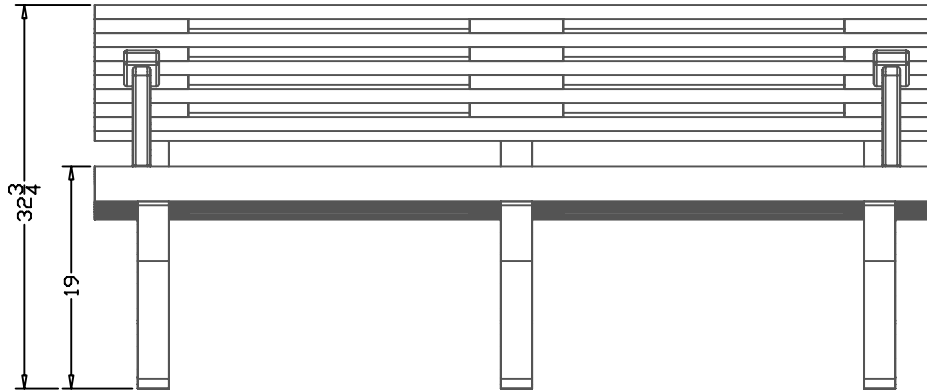

TerraCast®

PRODUCTS

TERRACAST PRODUCTS LLC
4400 NW 19TH AVENUE, UNIT K
POMPANO BEACH, FL 33064
305-895-9525
INFO@TERRACASTPRODUCTS.COM

SPECS AT A GLANCE

LENGTH: 72"

HEIGHT: 32-3/4"

WEIGHT: 177 LBS

DO NOT SCALE DRAWINGS.

All measurements are rounded to the closest quarter inch and may not be exact due to manufacturing variances.

TerraCast®
PRODUCTS

TITLE

Elite Bench

PART#

EB6BA

DRAWN

KT

SIZE

MATERIAL

DWG NO

DATE

REV

Recycled HDPE

11-10-21

SCALE

WEIGHT

SHEET 1/1