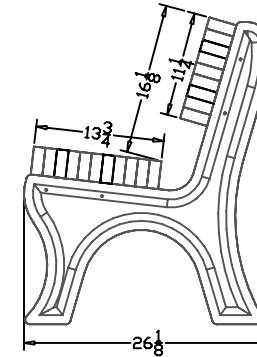

TerraCast®

PRODUCTS

TERRACAST PRODUCTS LLC
4400 NW 19TH AVENUE, UNIT K
POMPANO BEACH, FL 33064
305-895-9525
INFO@TERRACASTPRODUCTS.COM

SPECS AT A GLANCE

LENGTH: 96"

HEIGHT: 32-3/4"

WEIGHT: 271 LBS

DO NOT SCALE DRAWINGS.

All measurements are rounded to the closest quarter inch and may not be exact due to manufacturing variances.

TerraCast®
PRODUCTS

TITLE

Elite Bench

PART#

EB8B

DRAWN

KT

SIZE

MATERIAL
Recycled HDPE

DWG NO

DATE

11-10-21

REV

SCALE

WEIGHT

SHEET 1/1