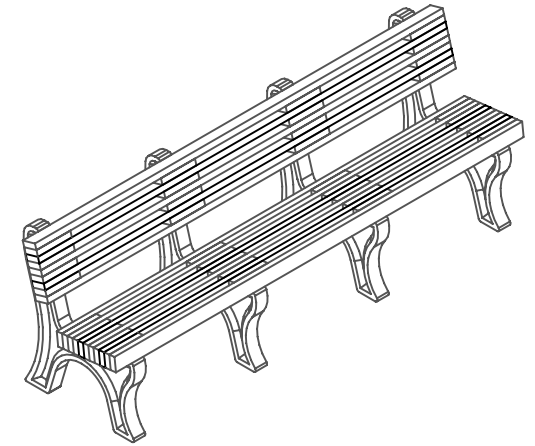

TerraCast®

PRODUCTS

TERRACAST PRODUCTS LLC
4400 NW 19TH AVENUE, UNIT K
POMPANO BEACH, FL 33064
305-895-9525
INFO@TERRACASTPRODUCTS.COM

SPECS AT A GLANCE

LENGTH: 96"

HEIGHT: 32-3/4"

WEIGHT: 271 LBS

DO NOT SCALE DRAWINGS.

All measurements are rounded to the closest quarter inch and may not be exact due to manufacturing variances.

TerraCast®
PRODUCTS

TITLE

Elite Bench

PART#

EB8B

DRAWN

KT

SIZE

MATERIAL
Recycled HDPE

DWG NO

DATE

11-10-21

REV

SCALE

WEIGHT

SHEET 1/1