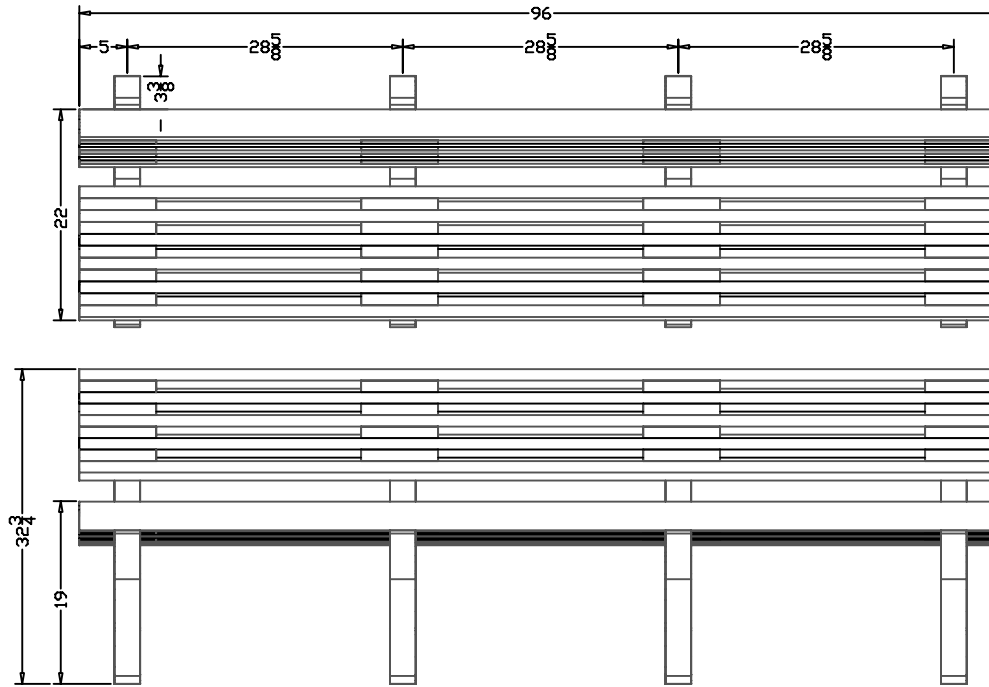

TerraCast®

PRODUCTS

TERRACAST PRODUCTS LLC
4400 NW 19TH AVENUE, UNIT K
POMPANO BEACH, FL 33064
305-895-9525
INFO@TERRACASTPRODUCTS.COM

SPECS AT A GLANCE

LENGTH: 96"

HEIGHT: 32-3/4"

WEIGHT: 271 LBS

DO NOT SCALE DRAWINGS.

All measurements are rounded to the closest quarter inch and may not be exact due to manufacturing variances.

TerraCast®
PRODUCTS

TITLE

Elite Bench

PART#

EB8B

DRAWN

KT

SIZE

MATERIAL
Recycled HDPE

DWG NO

DATE

11-10-21

REV

SCALE

WEIGHT

SHEET 1/1