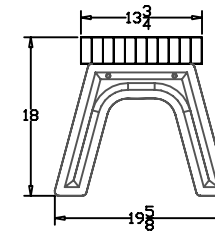

TerraCast®

PRODUCTS

TERRACAST PRODUCTS LLC
4400 NW 19TH AVENUE, UNIT K
POMPANO BEACH, FL 33064
305-895-9525
INFO@TERRACASTPRODUCTS.COM

SPECS AT A GLANCE

LENGTH: 96"

HEIGHT: 18"

WEIGHT: 113 LBS

DO NOT SCALE DRAWINGS.

TerraCast®
PRODUCTS

TITLE

Elite Flat Bench

PART#

EB8F

DRAWN

KT

SIZE

MATERIAL
Recycled HDPE

DWG NO

DATE

11-10-21

REV

SCALE

WEIGHT

SHEET 1/1