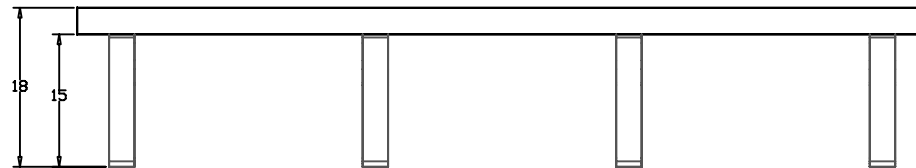

TerraCast®

PRODUCTS

TERRACAST PRODUCTS LLC
4400 NW 19TH AVENUE, UNIT K
POMPANO BEACH, FL 33064
305-895-9525
INFO@TERRACASTPRODUCTS.COM

SPECS AT A GLANCE

LENGTH: 96"

HEIGHT: 18"

WEIGHT: 113 LBS

DO NOT SCALE DRAWINGS.

TerraCast®
PRODUCTS

TITLE

Elite Flat Bench

PART#

EB8F

DRAWN

KT

SIZE

MATERIAL
Recycled HDPE

DWG NO

DATE

11-10-21

REV

SCALE

WEIGHT

SHEET 1/1