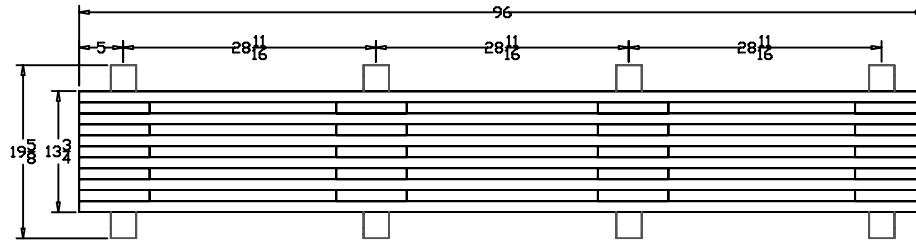

TerraCast®

PRODUCTS

TERRACAST PRODUCTS LLC
4400 NW 19TH AVENUE, UNIT K
POMPANO BEACH, FL 33064
305-895-9525
INFO@TERRACASTPRODUCTS.COM

SPECS AT A GLANCE

LENGTH: 96"

HEIGHT: 18"

WEIGHT: 113 LBS

DO NOT SCALE DRAWINGS.

TerraCast®
PRODUCTS

TITLE

Elite Flat Bench

PART#

EB8F

DRAWN

KT

SIZE

MATERIAL
Recycled HDPE

DWG NO

DATE

11-10-21

REV

SCALE

WEIGHT

SHEET 1/1