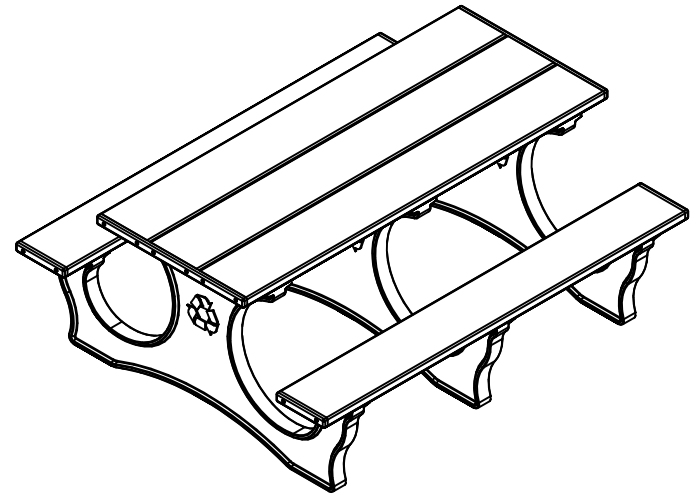

TerraCast®

PRODUCTS

TERRACAST PRODUCTS LLC
4400 NW 19TH AVENUE, UNIT K
POMPANO BEACH, FL 33064
305-895-9525
INFO@TERRACASTPRODUCTS.COM

SPECS AT A GLANCE

LENGTH: 72"
WIDTH: 60-13/16"
HEIGHT: 30-1/2"
WEIGHT: 254 LBS

DO NOT SCALE DRAWINGS.

All measurements are rounded to the closest quarter inch and may not be exact due to manufacturing variances.

TerraCast®
PRODUCTS

TITLE

Polly Tuff Easy Access 6' Table

PART#

PTEA6

DRAWN

KT

SIZE

MATERIAL
Recycled HDPE

DWG NO

DATE

11-11-21

REV

SCALE

WEIGHT

SHEET 1/1