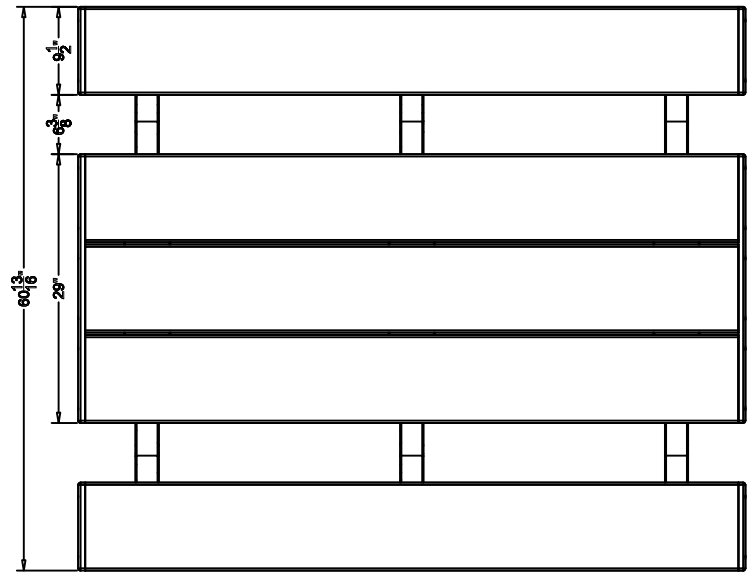

TerraCast®

PRODUCTS

TERRACAST PRODUCTS LLC
4400 NW 19TH AVENUE, UNIT K
POMPANO BEACH, FL 33064
305-895-9525
INFO@TERRACASTPRODUCTS.COM

SPECS AT A GLANCE

LENGTH: 72"
WIDTH: 60-13/16"
HEIGHT: 30-1/2"
WEIGHT: 254 LBS

DO NOT SCALE DRAWINGS.

All measurements are rounded to the closest quarter inch and may not be exact due to manufacturing variances.

TerraCast®
PRODUCTS

TITLE

Polly Tuff Easy Access 6' Table

PART#

PTEA6

DRAWN

KT

SIZE

MATERIAL
Recycled HDPE

DWG NO

DATE

11-11-21

REV

SCALE

WEIGHT

SHEET 1/1