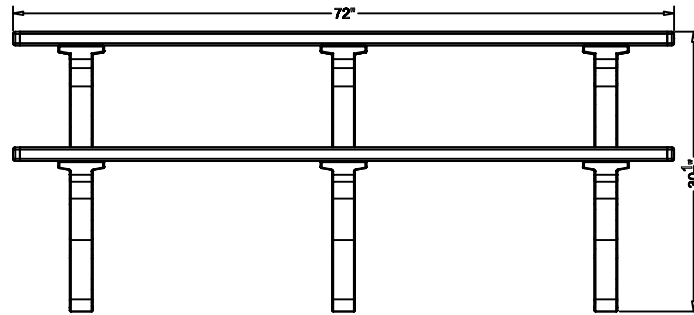

TerraCast®

PRODUCTS

TERRACAST PRODUCTS LLC
4400 NW 19TH AVENUE, UNIT K
POMPANO BEACH, FL 33064
305-895-9525
INFO@TERRACASTPRODUCTS.COM

SPECS AT A GLANCE

LENGTH: 72"
WIDTH: 60-13/16"
HEIGHT: 30-1/2"
WEIGHT: 254 LBS

DO NOT SCALE DRAWINGS.

All measurements are rounded to the closest quarter inch and may not be exact due to manufacturing variances.

TerraCast®
PRODUCTS

TITLE

Polly Tuff Easy Access 6' Table

PART#

PTEA6

DRAWN

KT

SIZE

MATERIAL
Recycled HDPE

DWG NO

DATE

11-11-21

REV

SCALE

WEIGHT

SHEET 1/1