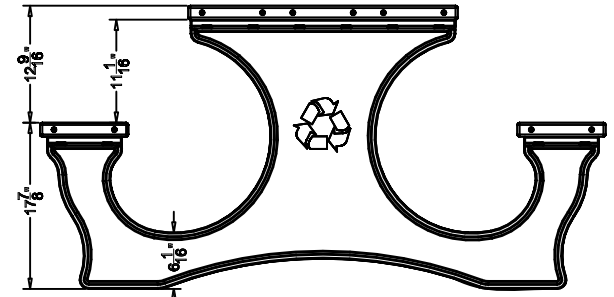

TerraCast®

PRODUCTS

TERRACAST PRODUCTS LLC
4400 NW 19TH AVENUE, UNIT K
POMPANO BEACH, FL 33064
305-895-9525
INFO@TERRACASTPRODUCTS.COM

SPECS AT A GLANCE

LENGTH: 72"
WIDTH: 60-13/16"
HEIGHT: 30-1/2"
WEIGHT: 254 LBS

DO NOT SCALE DRAWINGS.

All measurements are rounded to the closest quarter inch and may not be exact due to manufacturing variances.

TerraCast®
PRODUCTS

TITLE

Polly Tuff Easy Access 6' Table

PART#

PTEA6

DRAWN

KT

SIZE

MATERIAL
Recycled HDPE

DWG NO

DATE

11-11-21

REV

SCALE

WEIGHT

SHEET 1/1