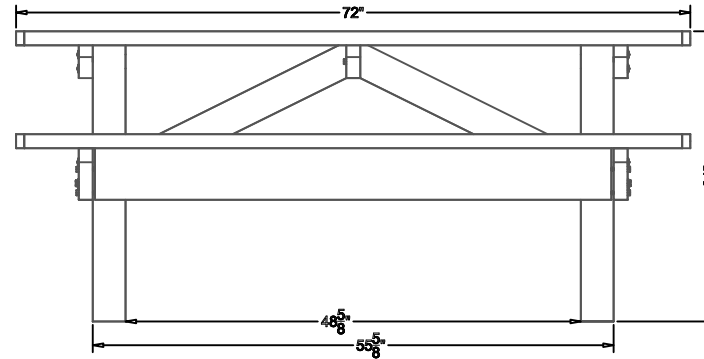

TerraCast®

PRODUCTS

TERRACAST PRODUCTS LLC
4400 NW 19TH AVENUE, UNIT K
POMPANO BEACH, FL 33064
305-895-9525
INFO@TERRACASTPRODUCTS.COM

SPECS AT A GLANCE

LENGTH: 72"
WIDTH: 59-3/16"
HEIGHT: 31"
WEIGHT: 274 LBS

TerraCast®
PRODUCTS

TITLE

Standard 6' Picnic Table

PART#

SPT6

DRAWN

KT

SIZE

MATERIAL
Recycled HDPE

DWG NO

DATE

11-11-21

REV

SCALE

WEIGHT

SHEET 1/1

DO NOT SCALE DRAWINGS.

All measurements are rounded to the closest quarter inch and may not be exact due to manufacturing variances.