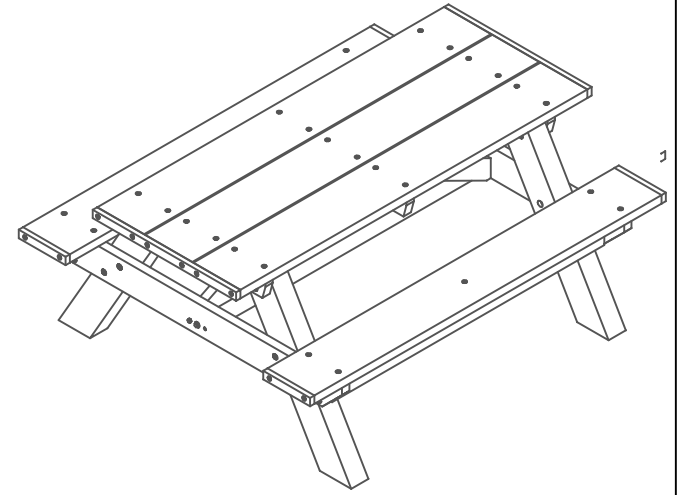

TerraCast®

PRODUCTS

TERRACAST PRODUCTS LLC
4400 NW 19TH AVENUE, UNIT K
POMPANO BEACH, FL 33064
305-895-9525
INFO@TERRACASTPRODUCTS.COM

SPECS AT A GLANCE

LENGTH: 72"
WIDTH: 59-3/16"
HEIGHT: 31"
WEIGHT: 274 LBS

TerraCast®
PRODUCTS

TITLE

Standard 6' Picnic Table

PART#

SPT6

DRAWN

KT

SIZE

MATERIAL
Recycled HDPE

DWG NO

DATE

11-11-21

REV

SCALE

WEIGHT

SHEET 1/1

DO NOT SCALE DRAWINGS.

All measurements are rounded to the closest quarter inch and may not be exact due to manufacturing variances.