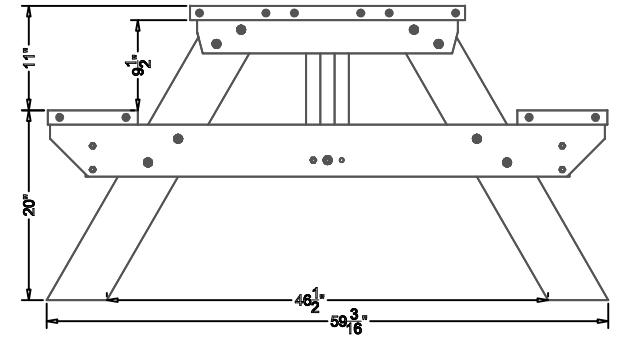

TerraCast®

PRODUCTS

TERRACAST PRODUCTS LLC
4400 NW 19TH AVENUE, UNIT K
POMPANO BEACH, FL 33064
305-895-9525
INFO@TERRACASTPRODUCTS.COM

SPECS AT A GLANCE

LENGTH: 72"
WIDTH: 59-3/16"
HEIGHT: 31"
WEIGHT: 274 LBS

TerraCast®
PRODUCTS

TITLE

Standard 6' Picnic Table

PART#

SPT6

DRAWN

KT

SIZE

MATERIAL
Recycled HDPE

DWG NO

DATE

11-11-21

REV

SCALE

WEIGHT

SHEET 1/1

DO NOT SCALE DRAWINGS.

All measurements are rounded to the closest quarter inch and may not be exact due to manufacturing variances.