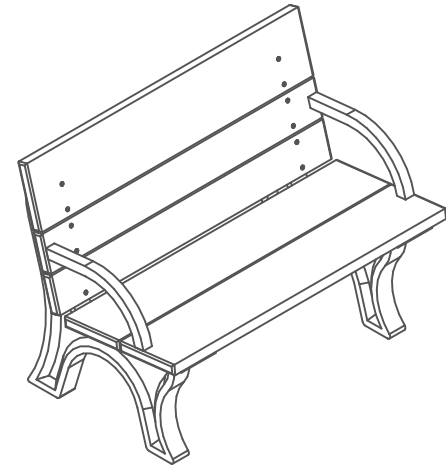

TerraCast®

PRODUCTS

TERRACAST PRODUCTS LLC
4400 NW 19TH AVENUE, UNIT K
POMPANO BEACH, FL 33064
305-895-9525
INFO@TERRACASTPRODUCTS.COM

SPECS AT A GLANCE

LENGTH: 48"
HEIGHT: 36-3/8"
WEIGHT: 121 LBS

DO NOT SCALE DRAWINGS.

All measurements are rounded to the closest quarter inch and may not be exact due to manufacturing variances.

TerraCast®
PRODUCTS

TITLE

Traditional ADA Bench

PART#

TB4HA

DRAWN

KT

SIZE

MATERIAL
Recycled HDPE

DWG NO

DATE

11-10-21

REV

SCALE

WEIGHT

SHEET 1/1