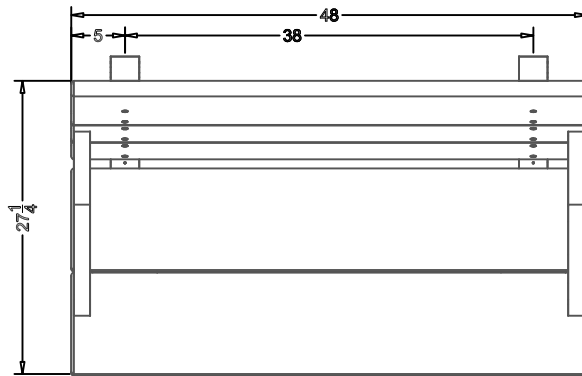

TerraCast®

PRODUCTS

TERRACAST PRODUCTS LLC
4400 NW 19TH AVENUE, UNIT K
POMPANO BEACH, FL 33064
305-895-9525
INFO@TERRACASTPRODUCTS.COM

SPECS AT A GLANCE

LENGTH: 48"
HEIGHT: 36-3/8"
WEIGHT: 121 LBS

DO NOT SCALE DRAWINGS.

All measurements are rounded to the closest quarter inch and may not be exact due to manufacturing variances.

TerraCast®
PRODUCTS

TITLE

Traditional ADA Bench

PART#

TB4HA

DRAWN

KT

SIZE

MATERIAL
Recycled HDPE

DWG NO

DATE

11-10-21

REV

SCALE

WEIGHT

SHEET 1/1