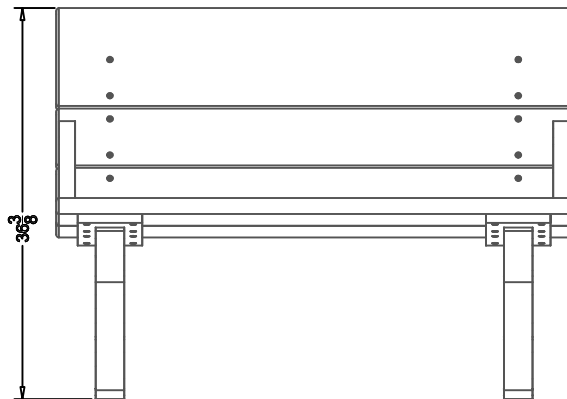

TerraCast®

PRODUCTS

TERRACAST PRODUCTS LLC
4400 NW 19TH AVENUE, UNIT K
POMPANO BEACH, FL 33064
305-895-9525
INFO@TERRACASTPRODUCTS.COM

SPECS AT A GLANCE

LENGTH: 48"
HEIGHT: 36-3/8"
WEIGHT: 121 LBS

DO NOT SCALE DRAWINGS.

All measurements are rounded to the closest quarter inch and may not be exact due to manufacturing variances.

TerraCast®
PRODUCTS

TITLE

Traditional ADA Bench

PART#

TB4HA

DRAWN

KT

SIZE

MATERIAL
Recycled HDPE

DWG NO

DATE

11-10-21

REV

SCALE

WEIGHT

SHEET 1/1