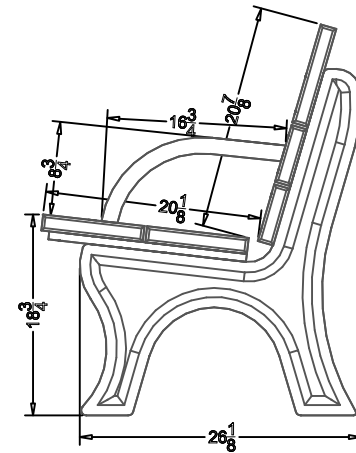

TerraCast®

PRODUCTS

TERRACAST PRODUCTS LLC
4400 NW 19TH AVENUE, UNIT K
POMPANO BEACH, FL 33064
305-895-9525
INFO@TERRACASTPRODUCTS.COM

SPECS AT A GLANCE

LENGTH: 48"
HEIGHT: 36-3/8"
WEIGHT: 121 LBS

DO NOT SCALE DRAWINGS.

All measurements are rounded to the closest quarter inch and may not be exact due to manufacturing variances.

TerraCast®
PRODUCTS

TITLE

Traditional ADA Bench

PART#

TB4HA

DRAWN

KT

SIZE

MATERIAL
Recycled HDPE

DWG NO

DATE

11-10-21

REV

SCALE

WEIGHT

SHEET 1/1