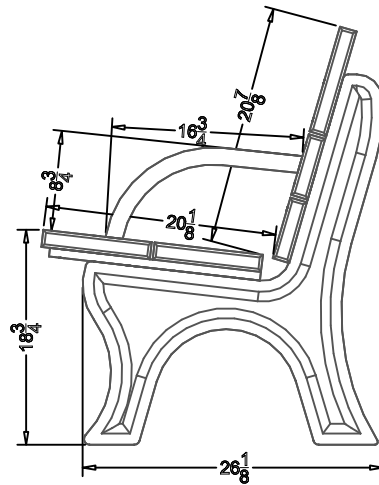

TerraCast®

PRODUCTS

TERRACAST PRODUCTS LLC
4400 NW 19TH AVENUE, UNIT K
POMPANO BEACH, FL 33064
305-895-9525
INFO@TERRACASTPRODUCTS.COM

SPECS AT A GLANCE

LENGTH: 72"
HEIGHT: 36-3/8"
WEIGHT: 190 LBS

TerraCast®
PRODUCTS

TITLE

Traditional ADA Bench

PART#

TB6HA

DRAWN
KT

SIZE

MATERIAL
Recycled HDPE

DWG NO

DATE

11-10-21

REV

SCALE

WEIGHT

SHEET 1/1

DO NOT SCALE DRAWINGS.

All measurements are rounded to the closest quarter inch and may not be exact due to manufacturing variances.