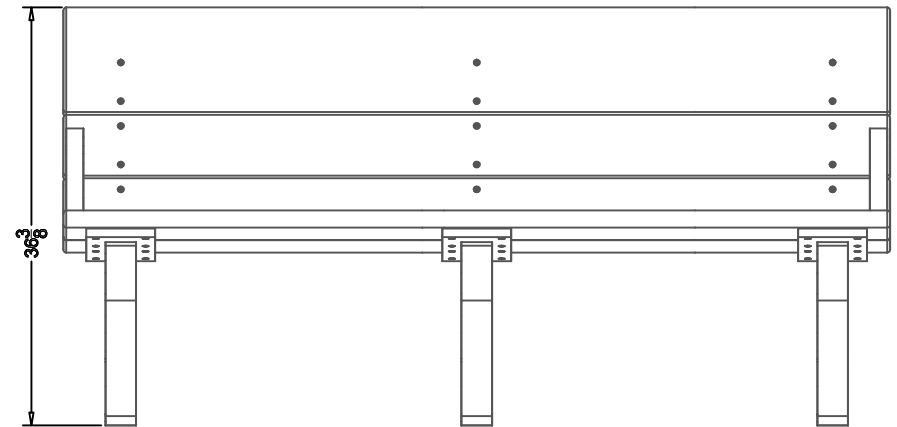

TerraCast®

PRODUCTS

TERRACAST PRODUCTS LLC
4400 NW 19TH AVENUE, UNIT K
POMPANO BEACH, FL 33064
305-895-9525
INFO@TERRACASTPRODUCTS.COM

SPECS AT A GLANCE

LENGTH: 72"
HEIGHT: 36-3/8"
WEIGHT: 190 LBS

TerraCast®
PRODUCTS

TITLE

Traditional ADA Bench

PART#

TB6HA

DRAWN
KT

SIZE

MATERIAL
Recycled HDPE

DWG NO

DATE

11-10-21

REV

SCALE

WEIGHT

SHEET 1/1

DO NOT SCALE DRAWINGS.

All measurements are rounded to the closest quarter inch and may not be exact due to manufacturing variances.