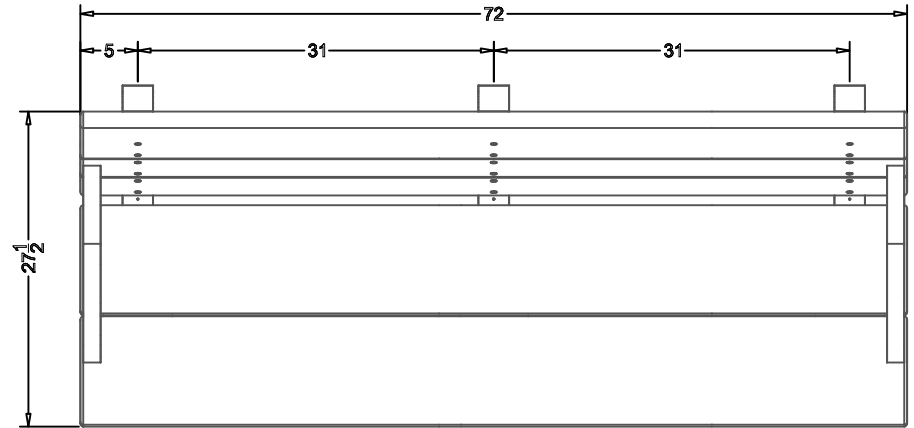

TerraCast®

PRODUCTS

TERRACAST PRODUCTS LLC
4400 NW 19TH AVENUE, UNIT K
POMPANO BEACH, FL 33064
305-895-9525
INFO@TERRACASTPRODUCTS.COM

SPECS AT A GLANCE

LENGTH: 72"
HEIGHT: 36-3/8"
WEIGHT: 190 LBS

TerraCast®
PRODUCTS

TITLE

Traditional ADA Bench

PART#

TB6HA

DRAWN
KT

SIZE

MATERIAL
Recycled HDPE

DWG NO

DATE

11-10-21

REV

SCALE

WEIGHT

SHEET 1/1

DO NOT SCALE DRAWINGS.

All measurements are rounded to the closest quarter inch and may not be exact due to manufacturing variances.