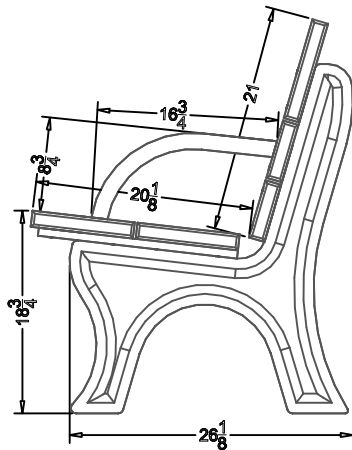

TerraCast®

PRODUCTS

TERRACAST PRODUCTS LLC
4400 NW 19TH AVENUE, UNIT K
POMPANO BEACH, FL 33064
305-895-9525
INFO@TERRACASTPRODUCTS.COM

SPECS AT A GLANCE

LENGTH: 96"
HEIGHT: 36-3/8"
WEIGHT: 246 LBS

DO NOT SCALE DRAWINGS.

All measurements are rounded to the closest quarter inch and may not be exact due to manufacturing variances.

TerraCast®
PRODUCTS

TITLE

Traditional ADA Bench

PART#

TB8HA

DRAWN

KT

SIZE

MATERIAL

Recycled HDPE

DWG NO

DATE

11-10-21

REV

SCALE

WEIGHT

SHEET 1/1