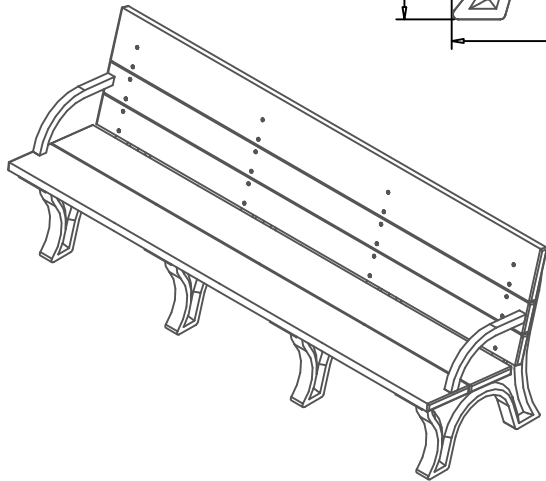

TerraCast®

PRODUCTS

TERRACAST PRODUCTS LLC
4400 NW 19TH AVENUE, UNIT K
POMPANO BEACH, FL 33064
305-895-9525
INFO@TERRACASTPRODUCTS.COM

SPECS AT A GLANCE

LENGTH: 96"
HEIGHT: 36-3/8"
WEIGHT: 246 LBS

DO NOT SCALE DRAWINGS.

All measurements are rounded to the closest quarter inch and may not be exact due to manufacturing variances.

TerraCast®
PRODUCTS

TITLE

Traditional ADA Bench

PART#

TB8HA

DRAWN

KT

SIZE

MATERIAL

Recycled HDPE

DWG NO

DATE

11-10-21

REV

SCALE

WEIGHT

SHEET 1/1