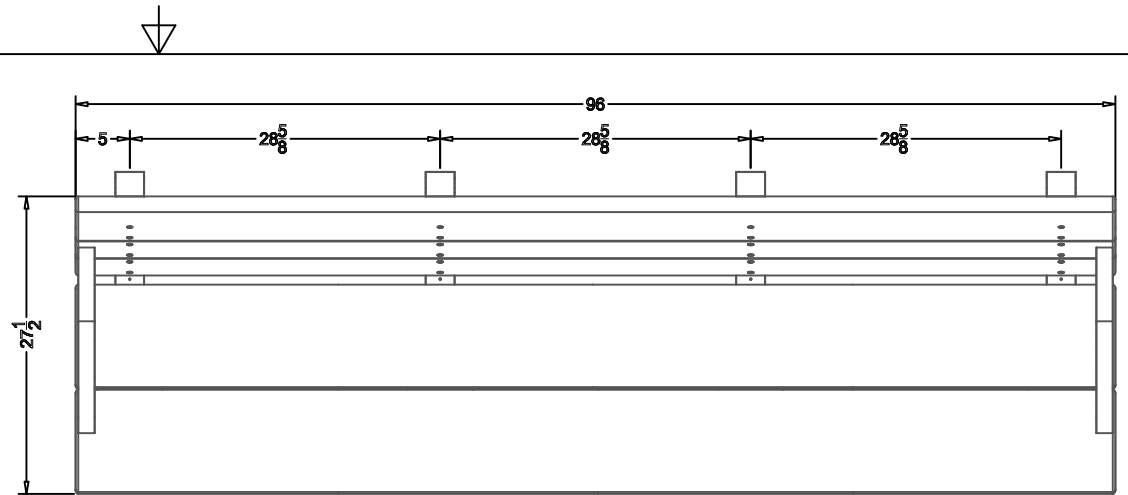

TerraCast®

PRODUCTS

TERRACAST PRODUCTS LLC
4400 NW 19TH AVENUE, UNIT K
POMPANO BEACH, FL 33064
305-895-9525
INFO@TERRACASTPRODUCTS.COM

SPECS AT A GLANCE

LENGTH: 96"
HEIGHT: 36-3/8"
WEIGHT: 246 LBS

DO NOT SCALE DRAWINGS.

All measurements are rounded to the closest quarter inch and may not be exact due to manufacturing variances.

TerraCast®
PRODUCTS

TITLE

Traditional ADA Bench

PART#

TB8HA

DRAWN

KT

SIZE

MATERIAL

Recycled HDPE

DWG NO

DATE

11-10-21

REV

SCALE

WEIGHT

SHEET 1/1