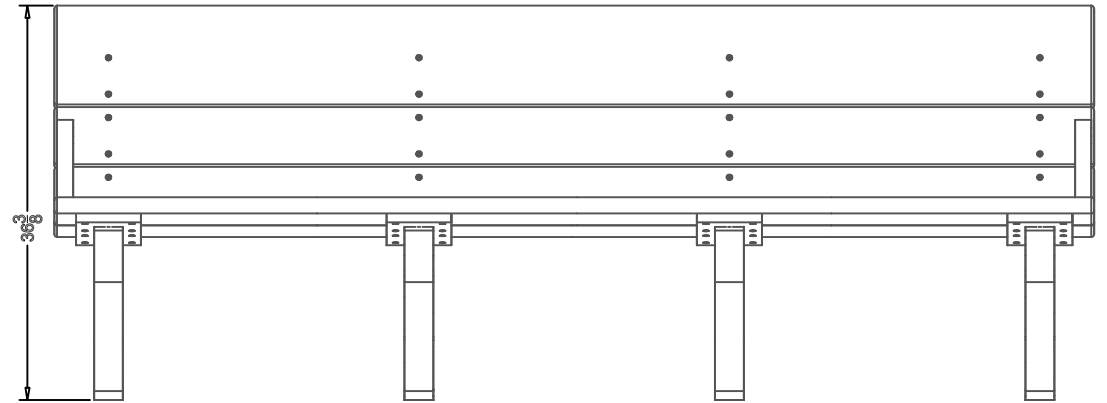

TerraCast®

PRODUCTS

TERRACAST PRODUCTS LLC
4400 NW 19TH AVENUE, UNIT K
POMPANO BEACH, FL 33064
305-895-9525
INFO@TERRACASTPRODUCTS.COM

SPECS AT A GLANCE

LENGTH: 96"
HEIGHT: 36-3/8"
WEIGHT: 246 LBS

DO NOT SCALE DRAWINGS.

All measurements are rounded to the closest quarter inch and may not be exact due to manufacturing variances.

TerraCast®
PRODUCTS

TITLE

Traditional ADA Bench

PART#

TB8HA

DRAWN

KT

SIZE

MATERIAL

Recycled HDPE

DWG NO

DATE

11-10-21

REV

SCALE

WEIGHT

SHEET 1/1