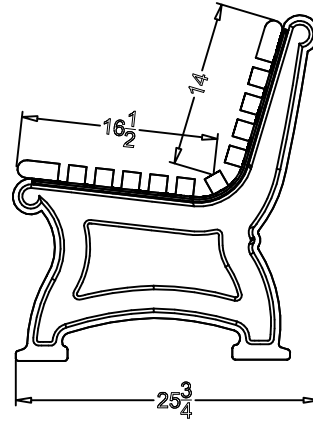

TerraCast®

PRODUCTS

TERRACAST PRODUCTS LLC
4400 NW 19TH AVENUE, UNIT K
POMPANO BEACH, FL 33064
305-895-9525
INFO@TERRACASTPRODUCTS.COM

SPECS AT A GLANCE

LENGTH: 48"
HEIGHT: 29-3/8"
WEIGHT: 66 LBS

DO NOT SCALE DRAWINGS.

All measurements are rounded to the closest quarter inch and may not be exact due to manufacturing variances.

TerraCast®
PRODUCTS

TITLE

Willow Bench

PART#

WB4B

DRAWN

KT

SIZE

MATERIAL
Recycled HDPE

DWG NO

DATE

11-10-21

REV

SCALE

WEIGHT

SHEET 1/1