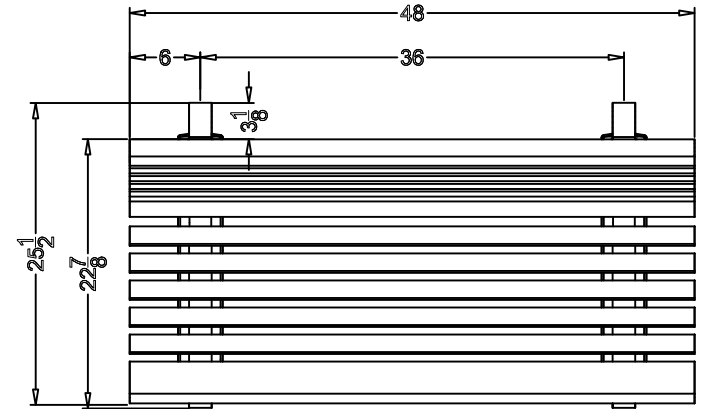

TerraCast®

PRODUCTS

TERRACAST PRODUCTS LLC
4400 NW 19TH AVENUE, UNIT K
POMPANO BEACH, FL 33064
305-895-9525
INFO@TERRACASTPRODUCTS.COM

SPECS AT A GLANCE

LENGTH: 48"
HEIGHT: 29-3/8"
WEIGHT: 66 LBS

DO NOT SCALE DRAWINGS.

All measurements are rounded to the closest quarter inch and may not be exact due to manufacturing variances.

TerraCast®
PRODUCTS

TITLE

Willow Bench

PART#

WB4B

DRAWN

KT

SIZE

MATERIAL
Recycled HDPE

DWG NO

DATE

11-10-21

REV

SCALE

WEIGHT

SHEET 1/1