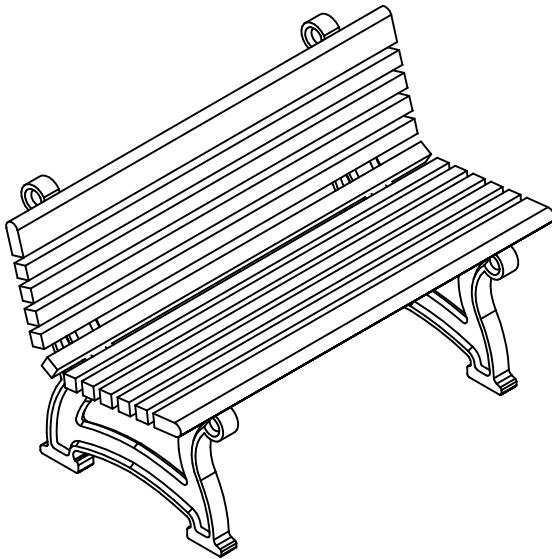

TerraCast®

PRODUCTS

TERRACAST PRODUCTS LLC
4400 NW 19TH AVENUE, UNIT K
POMPANO BEACH, FL 33064
305-895-9525
INFO@TERRACASTPRODUCTS.COM

SPECS AT A GLANCE

LENGTH: 48"
HEIGHT: 29-3/8"
WEIGHT: 66 LBS

DO NOT SCALE DRAWINGS.

All measurements are rounded to the closest quarter inch and may not be exact due to manufacturing variances.

TerraCast®
PRODUCTS

TITLE

Willow Bench

PART#

WB4B

DRAWN

KT

SIZE

MATERIAL
Recycled HDPE

DWG NO

DATE

11-10-21

REV

SCALE

WEIGHT

SHEET 1/1