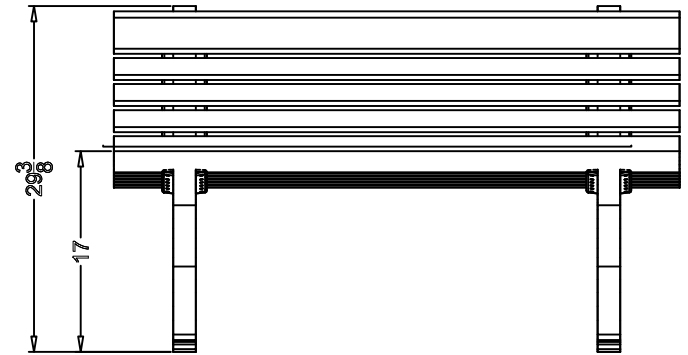

TerraCast®

PRODUCTS

TERRACAST PRODUCTS LLC
4400 NW 19TH AVENUE, UNIT K
POMPANO BEACH, FL 33064
305-895-9525
INFO@TERRACASTPRODUCTS.COM

SPECS AT A GLANCE

LENGTH: 48"
HEIGHT: 29-3/8"
WEIGHT: 66 LBS

DO NOT SCALE DRAWINGS.

All measurements are rounded to the closest quarter inch and may not be exact due to manufacturing variances.

TerraCast®
PRODUCTS

TITLE

Willow Bench

PART#

WB4B

DRAWN

KT

SIZE

MATERIAL
Recycled HDPE

DWG NO

DATE

11-10-21

REV

SCALE

WEIGHT

SHEET 1/1