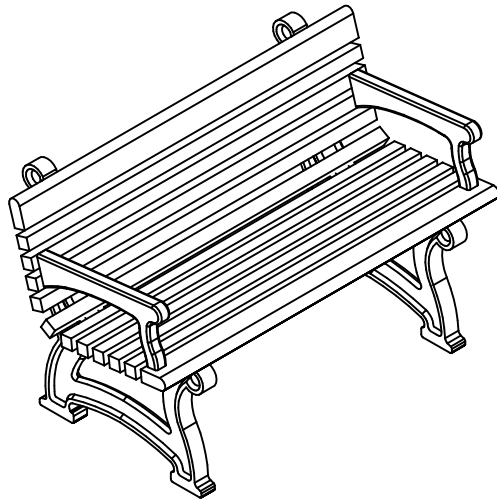

TerraCast®

PRODUCTS

TERRACAST PRODUCTS LLC
4400 NW 19TH AVENUE, UNIT K
POMPANO BEACH, FL 33064
305-895-9525
INFO@TERRACASTPRODUCTS.COM

SPECS AT A GLANCE

LENGTH: 48"
HEIGHT: 29-3/8"
WEIGHT: 70 LBS

DO NOT SCALE DRAWINGS.

All measurements are rounded to the closest quarter inch and may not be exact due to manufacturing variances.

TerraCast®
PRODUCTS

TITLE

Willow Bench

PART#

WB4BA

DRAWN

KT

SIZE

MATERIAL
Recycled HDPE

DWG NO

DATE

11-10-21

REV

SCALE

WEIGHT

SHEET 1/1