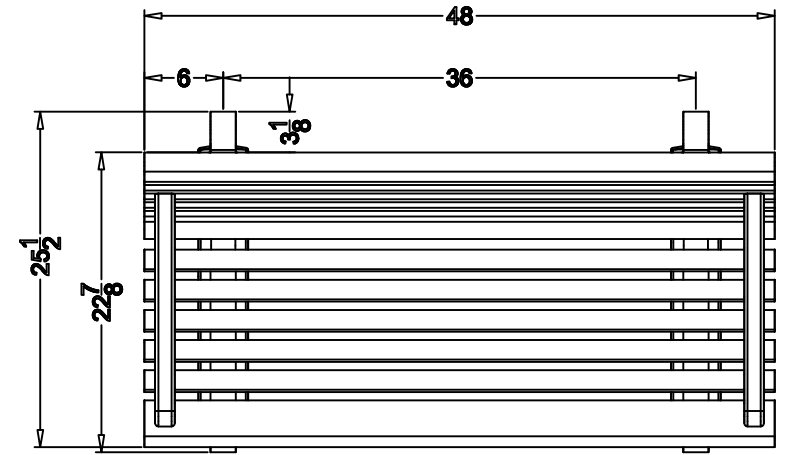

TerraCast®

PRODUCTS

TERRACAST PRODUCTS LLC
4400 NW 19TH AVENUE, UNIT K
POMPANO BEACH, FL 33064
305-895-9525
INFO@TERRACASTPRODUCTS.COM

SPECS AT A GLANCE

LENGTH: 48"
HEIGHT: 29-3/8"
WEIGHT: 70 LBS

DO NOT SCALE DRAWINGS.

All measurements are rounded to the closest quarter inch and may not be exact due to manufacturing variances.

TerraCast®
PRODUCTS

TITLE

Willow Bench

PART#

WB4BA

DRAWN

KT

SIZE

MATERIAL
Recycled HDPE

DWG NO

DATE

11-10-21

REV

SCALE

WEIGHT

SHEET 1/1