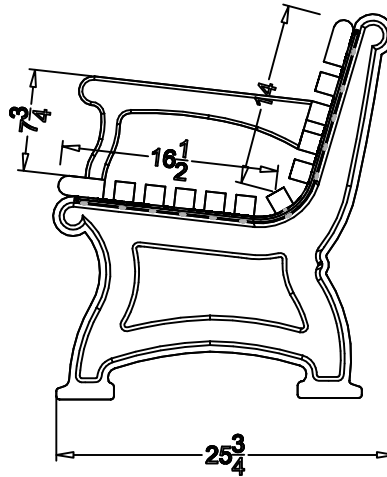

TerraCast®

PRODUCTS

TERRACAST PRODUCTS LLC
4400 NW 19TH AVENUE, UNIT K
POMPANO BEACH, FL 33064
305-895-9525
INFO@TERRACASTPRODUCTS.COM

SPECS AT A GLANCE

LENGTH: 48"
HEIGHT: 29-3/8"
WEIGHT: 70 LBS

DO NOT SCALE DRAWINGS.

All measurements are rounded to the closest quarter inch and may not be exact due to manufacturing variances.

TerraCast®
PRODUCTS

TITLE

Willow Bench

PART#

WB4BA

DRAWN

KT

SIZE

MATERIAL
Recycled HDPE

DWG NO

DATE

11-10-21

REV

SCALE

WEIGHT

SHEET 1/1