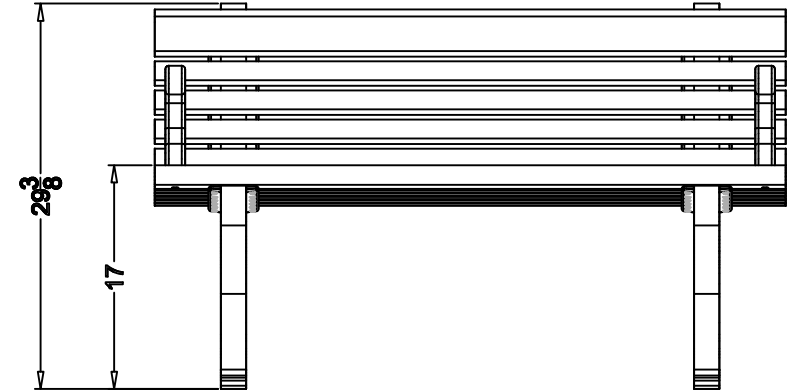

TerraCast®

PRODUCTS

TERRACAST PRODUCTS LLC
4400 NW 19TH AVENUE, UNIT K
POMPANO BEACH, FL 33064
305-895-9525
INFO@TERRACASTPRODUCTS.COM

SPECS AT A GLANCE

LENGTH: 48"
HEIGHT: 29-3/8"
WEIGHT: 70 LBS

DO NOT SCALE DRAWINGS.

All measurements are rounded to the closest quarter inch and may not be exact due to manufacturing variances.

TerraCast®
PRODUCTS

TITLE

Willow Bench

PART#

WB4BA

DRAWN

KT

SIZE

MATERIAL
Recycled HDPE

DWG NO

DATE

11-10-21

REV

SCALE

WEIGHT

SHEET 1/1