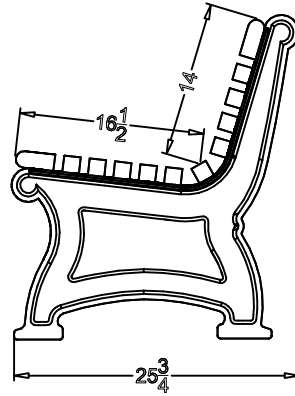

TerraCast®

PRODUCTS

TERRACAST PRODUCTS LLC
4400 NW 19TH AVENUE, UNIT K
POMPANO BEACH, FL 33064
305-895-9525
INFO@TERRACASTPRODUCTS.COM

SPECS AT A GLANCE

LENGTH: 72"
HEIGHT: 29-3/8"
WEIGHT: 99 LBS

DO NOT SCALE DRAWINGS.

All measurements are rounded to the closest quarter inch and may not be exact due to manufacturing variances.

TerraCast®
PRODUCTS

TITLE

Willow Bench

PART#

WB6B

DRAWN

KT

SIZE

MATERIAL
Recycled HDPE

DWG NO

DATE

11-10-21

REV

SCALE

WEIGHT

SHEET 1/1