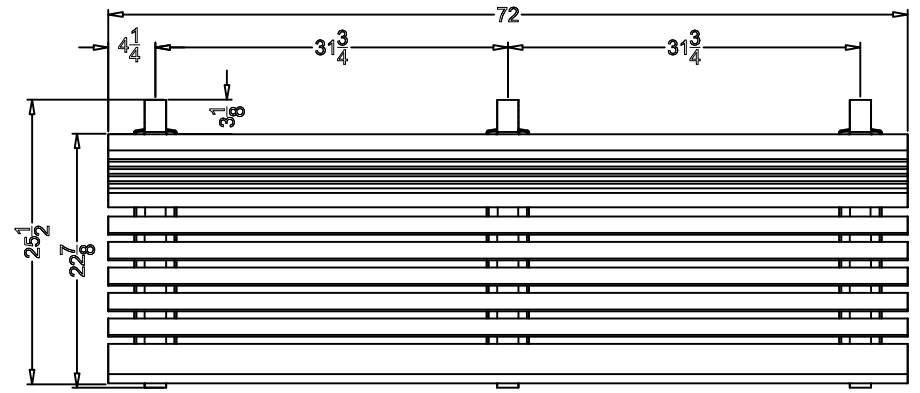

TerraCast®

PRODUCTS

TERRACAST PRODUCTS LLC
4400 NW 19TH AVENUE, UNIT K
POMPANO BEACH, FL 33064
305-895-9525
INFO@TERRACASTPRODUCTS.COM

SPECS AT A GLANCE

LENGTH: 72"
HEIGHT: 29-3/8"
WEIGHT: 99 LBS

DO NOT SCALE DRAWINGS.

All measurements are rounded to the closest quarter inch and may not be exact due to manufacturing variances.

TerraCast®
PRODUCTS

TITLE

Willow Bench

PART#

WB6B

DRAWN

KT

SIZE

MATERIAL
Recycled HDPE

DWG NO

DATE

11-10-21

REV

SCALE

WEIGHT

SHEET 1/1