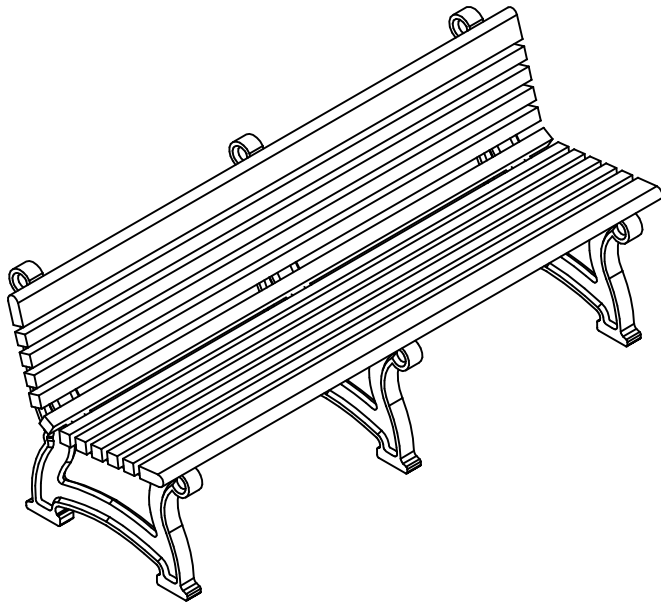

TerraCast®

PRODUCTS

TERRACAST PRODUCTS LLC
4400 NW 19TH AVENUE, UNIT K
POMPANO BEACH, FL 33064
305-895-9525
INFO@TERRACASTPRODUCTS.COM

SPECS AT A GLANCE

LENGTH: 72"
HEIGHT: 29-3/8"
WEIGHT: 99 LBS

DO NOT SCALE DRAWINGS.

All measurements are rounded to the closest quarter inch and may not be exact due to manufacturing variances.

TerraCast®
PRODUCTS

TITLE

Willow Bench

PART#

WB6B

DRAWN

KT

SIZE

MATERIAL
Recycled HDPE

DWG NO

DATE

11-10-21

REV

SCALE

WEIGHT

SHEET 1/1