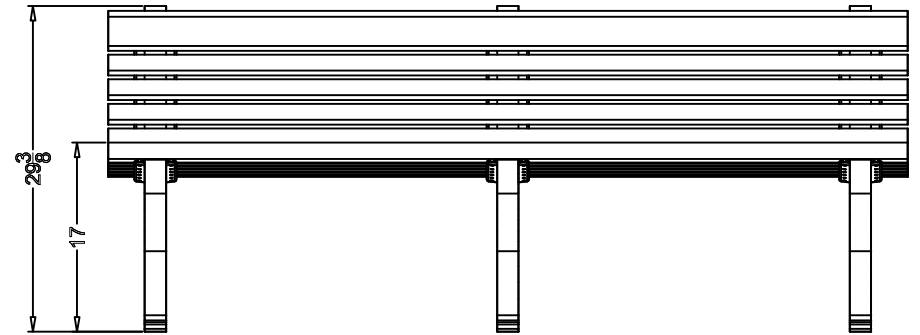

TerraCast®

PRODUCTS

TERRACAST PRODUCTS LLC
4400 NW 19TH AVENUE, UNIT K
POMPANO BEACH, FL 33064
305-895-9525
INFO@TERRACASTPRODUCTS.COM

SPECS AT A GLANCE

LENGTH: 72"
HEIGHT: 29-3/8"
WEIGHT: 99 LBS

DO NOT SCALE DRAWINGS.

All measurements are rounded to the closest quarter inch and may not be exact due to manufacturing variances.

TerraCast®
PRODUCTS

TITLE

Willow Bench

PART#

WB6B

DRAWN

KT

SIZE

MATERIAL
Recycled HDPE

DWG NO

DATE

11-10-21

REV

SCALE

WEIGHT

SHEET 1/1