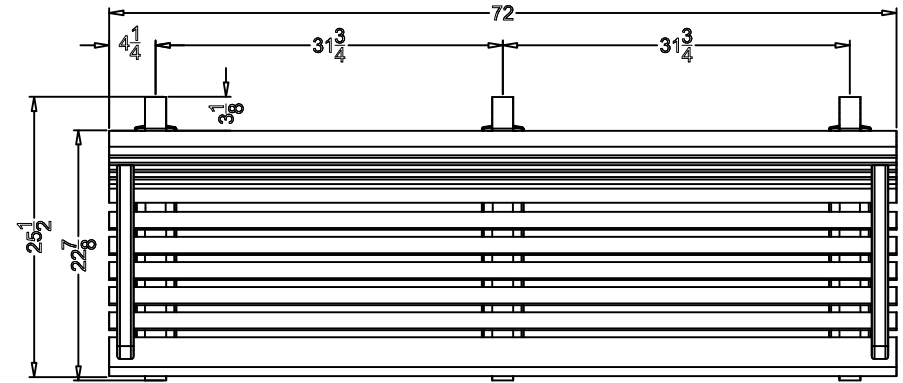

TerraCast®

PRODUCTS

TERRACAST PRODUCTS LLC
4400 NW 19TH AVENUE, UNIT K
POMPANO BEACH, FL 33064
305-895-9525
INFO@TERRACASTPRODUCTS.COM

SPECS AT A GLANCE

LENGTH: 72"

HEIGHT: 29-3/8"

WEIGHT: 103 LBS

DO NOT SCALE DRAWINGS.

All measurements are rounded to the closest quarter inch and may not be exact due to manufacturing variances.

TerraCast®
PRODUCTS

TITLE

Willow Bench

PART#

WB6BA

DRAWN

KT

SIZE

MATERIAL
Recycled HDPE

DWG NO

DATE

11-10-21

REV

SCALE

WEIGHT

SHEET 1/1