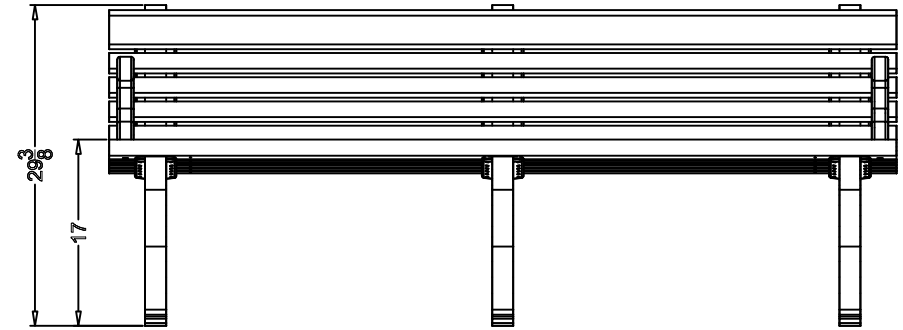

TerraCast®

PRODUCTS

TERRACAST PRODUCTS LLC
4400 NW 19TH AVENUE, UNIT K
POMPANO BEACH, FL 33064
305-895-9525
INFO@TERRACASTPRODUCTS.COM

SPECS AT A GLANCE

LENGTH: 72"

HEIGHT: 29-3/8"

WEIGHT: 103 LBS

DO NOT SCALE DRAWINGS.

All measurements are rounded to the closest quarter inch and may not be exact due to manufacturing variances.

TerraCast®
PRODUCTS

TITLE

Willow Bench

PART#

WB6BA

DRAWN

KT

SIZE

MATERIAL
Recycled HDPE

DWG NO

DATE

11-10-21

REV

SCALE

WEIGHT

SHEET 1/1