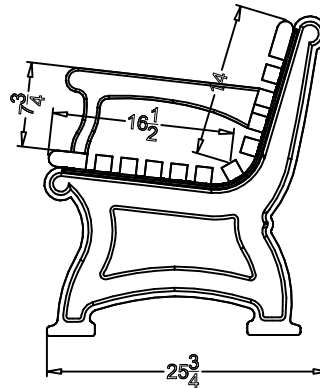

TerraCast®

PRODUCTS

TERRACAST PRODUCTS LLC
4400 NW 19TH AVENUE, UNIT K
POMPANO BEACH, FL 33064
305-895-9525
INFO@TERRACASTPRODUCTS.COM

SPECS AT A GLANCE

LENGTH: 72"

HEIGHT: 29-3/8"

WEIGHT: 103 LBS

DO NOT SCALE DRAWINGS.

All measurements are rounded to the closest quarter inch and may not be exact due to manufacturing variances.

TerraCast®
PRODUCTS

TITLE

Willow Bench

PART#

WB6BA

DRAWN

KT

SIZE

MATERIAL
Recycled HDPE

DWG NO

DATE

11-10-21

REV

SCALE

WEIGHT

SHEET 1/1