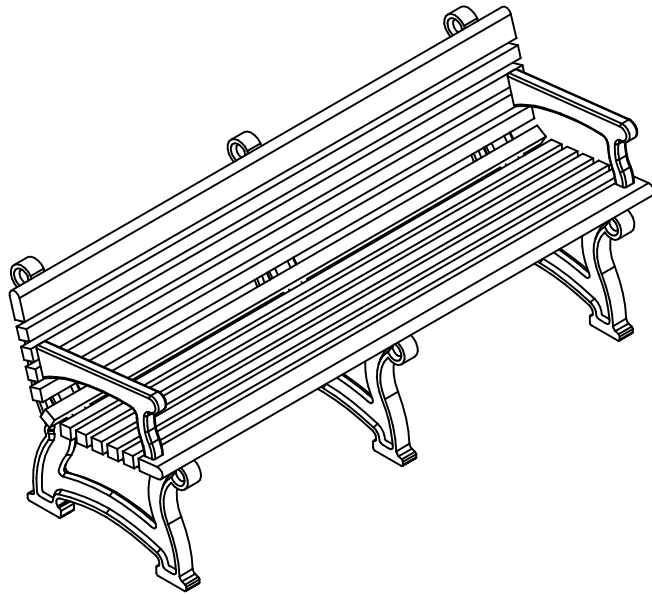

TerraCast®

PRODUCTS

TERRACAST PRODUCTS LLC
4400 NW 19TH AVENUE, UNIT K
POMPANO BEACH, FL 33064
305-895-9525
INFO@TERRACASTPRODUCTS.COM

SPECS AT A GLANCE

LENGTH: 72"

HEIGHT: 29-3/8"

WEIGHT: 103 LBS

DO NOT SCALE DRAWINGS.

All measurements are rounded to the closest quarter inch and may not be exact due to manufacturing variances.

TerraCast®
PRODUCTS

TITLE

Willow Bench

PART#

WB6BA

DRAWN

KT

SIZE

MATERIAL
Recycled HDPE

DWG NO

DATE

11-10-21

REV

SCALE

WEIGHT

SHEET 1/1