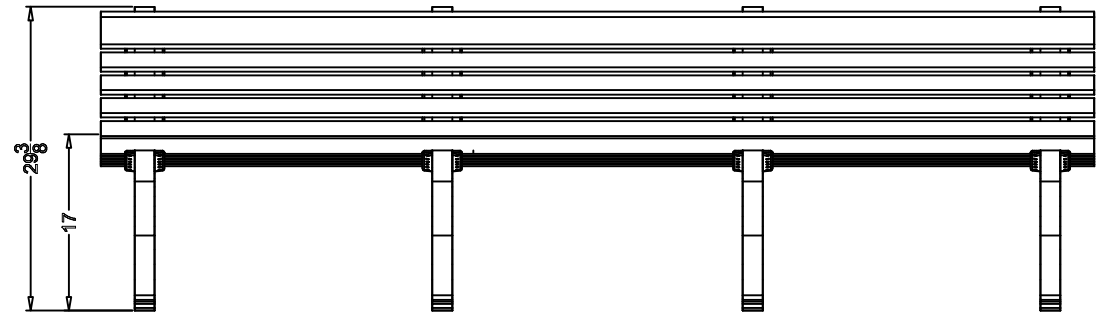

TerraCast®

PRODUCTS

TERRACAST PRODUCTS LLC
4400 NW 19TH AVENUE, UNIT K
POMPANO BEACH, FL 33064
305-895-9525
INFO@TERRACASTPRODUCTS.COM

SPECS AT A GLANCE

LENGTH: 96"

HEIGHT: 29-3/8"

WEIGHT: 132 LBS

DO NOT SCALE DRAWINGS.

All measurements are rounded to the closest quarter inch and may not be exact due to manufacturing variances.

TerraCast®
PRODUCTS

TITLE

Willow Bench

PART#

WB8B

DRAWN

KT

SIZE

MATERIAL
Recycled HDPE

DWG NO

DATE

11-10-21

REV

SCALE

WEIGHT

SHEET 1/1