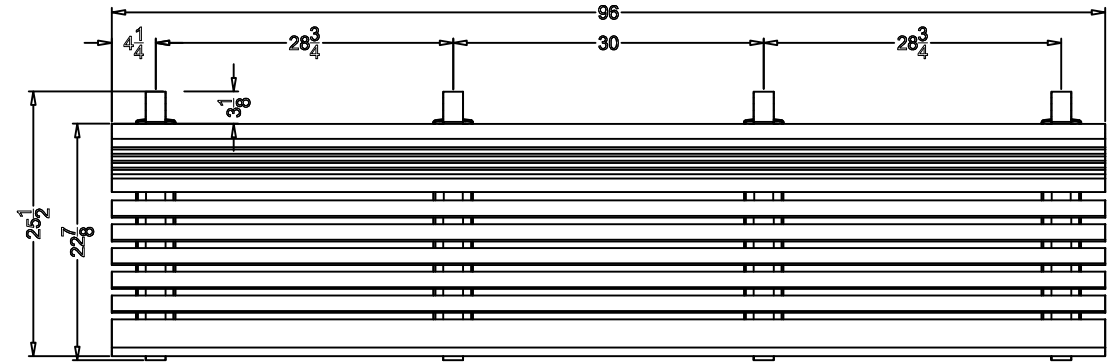

TerraCast®

PRODUCTS

TERRACAST PRODUCTS LLC
4400 NW 19TH AVENUE, UNIT K
POMPANO BEACH, FL 33064
305-895-9525
INFO@TERRACASTPRODUCTS.COM

SPECS AT A GLANCE

LENGTH: 96"

HEIGHT: 29-3/8"

WEIGHT: 132 LBS

DO NOT SCALE DRAWINGS.

All measurements are rounded to the closest quarter inch and may not be exact due to manufacturing variances.

TerraCast®
PRODUCTS

TITLE

Willow Bench

PART#

WB8B

DRAWN

KT

SIZE

MATERIAL
Recycled HDPE

DWG NO

DATE

11-10-21

REV

SCALE

WEIGHT

SHEET 1/1