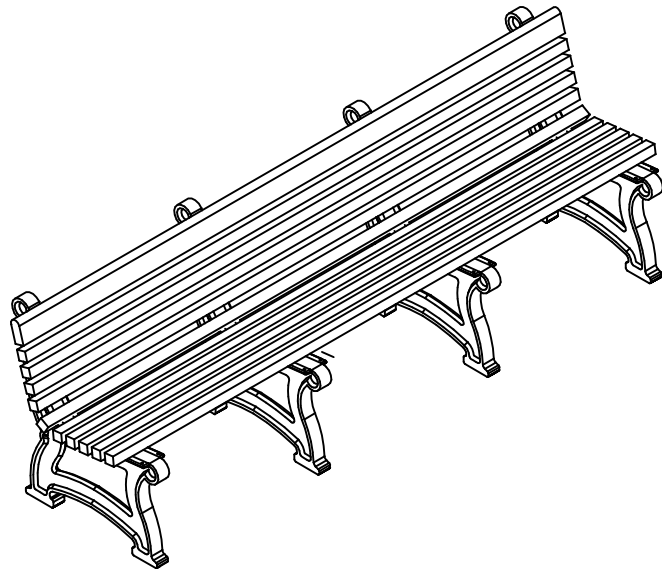

TerraCast®

PRODUCTS

TERRACAST PRODUCTS LLC
4400 NW 19TH AVENUE, UNIT K
POMPANO BEACH, FL 33064
305-895-9525
INFO@TERRACASTPRODUCTS.COM

SPECS AT A GLANCE

LENGTH: 96"

HEIGHT: 29-3/8"

WEIGHT: 132 LBS

DO NOT SCALE DRAWINGS.

All measurements are rounded to the closest quarter inch and may not be exact due to manufacturing variances.

TerraCast®
PRODUCTS

TITLE

Willow Bench

PART#

WB8B

DRAWN

KT

SIZE

MATERIAL
Recycled HDPE

DWG NO

DATE

11-10-21

REV

SCALE

WEIGHT

SHEET 1/1