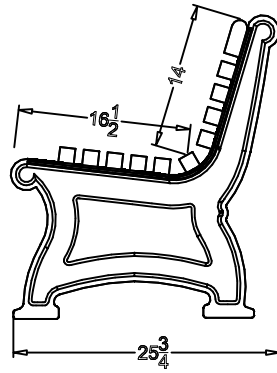

TerraCast®

PRODUCTS

TERRACAST PRODUCTS LLC
4400 NW 19TH AVENUE, UNIT K
POMPANO BEACH, FL 33064
305-895-9525
INFO@TERRACASTPRODUCTS.COM

SPECS AT A GLANCE

LENGTH: 96"

HEIGHT: 29-3/8"

WEIGHT: 132 LBS

DO NOT SCALE DRAWINGS.

All measurements are rounded to the closest quarter inch and may not be exact due to manufacturing variances.

TerraCast®
PRODUCTS

TITLE

Willow Bench

PART#

WB8B

DRAWN

KT

SIZE

MATERIAL
Recycled HDPE

DWG NO

DATE

11-10-21

REV

SCALE

WEIGHT

SHEET 1/1