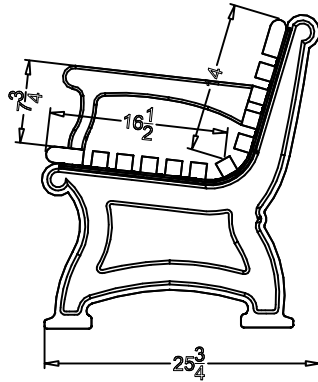

TerraCast®

PRODUCTS

TERRACAST PRODUCTS LLC
4400 NW 19TH AVENUE, UNIT K
POMPANO BEACH, FL 33064
305-895-9525
INFO@TERRACASTPRODUCTS.COM

SPECS AT A GLANCE

LENGTH: 96"

HEIGHT: 29-3/8"

WEIGHT: 136 LBS

DO NOT SCALE DRAWINGS.

All measurements are rounded to the closest quarter inch and may not be exact due to manufacturing variances.

TerraCast®
PRODUCTS

TITLE

Willow Bench

PART#

WB8BA

DRAWN

KT

SIZE

MATERIAL
Recycled HDPE

DWG NO

DATE

11-10-21

REV

SCALE

WEIGHT

SHEET 1/1