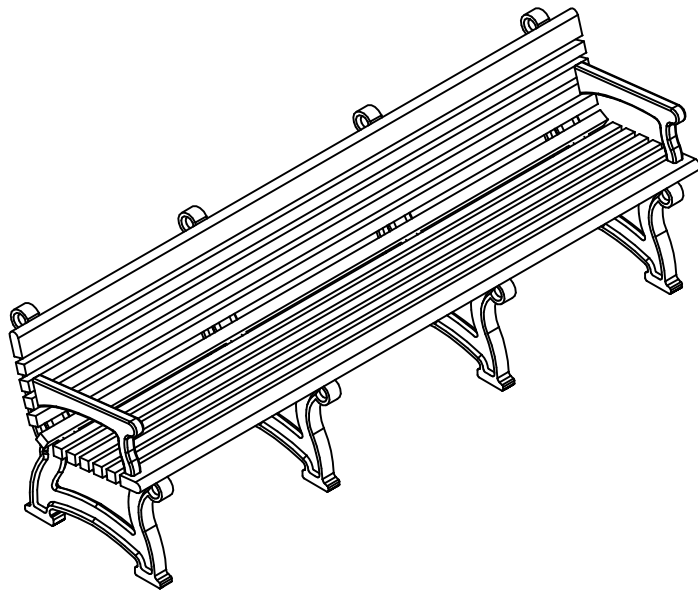

TerraCast®

PRODUCTS

TERRACAST PRODUCTS LLC
4400 NW 19TH AVENUE, UNIT K
POMPANO BEACH, FL 33064
305-895-9525
INFO@TERRACASTPRODUCTS.COM

SPECS AT A GLANCE

LENGTH: 96"

HEIGHT: 29-3/8"

WEIGHT: 136 LBS

DO NOT SCALE DRAWINGS.

All measurements are rounded to the closest quarter inch and may not be exact due to manufacturing variances.

TerraCast®
PRODUCTS

TITLE

Willow Bench

PART#

WB8BA

DRAWN

KT

SIZE

MATERIAL
Recycled HDPE

DWG NO

DATE

11-10-21

REV

SCALE

WEIGHT

SHEET 1/1