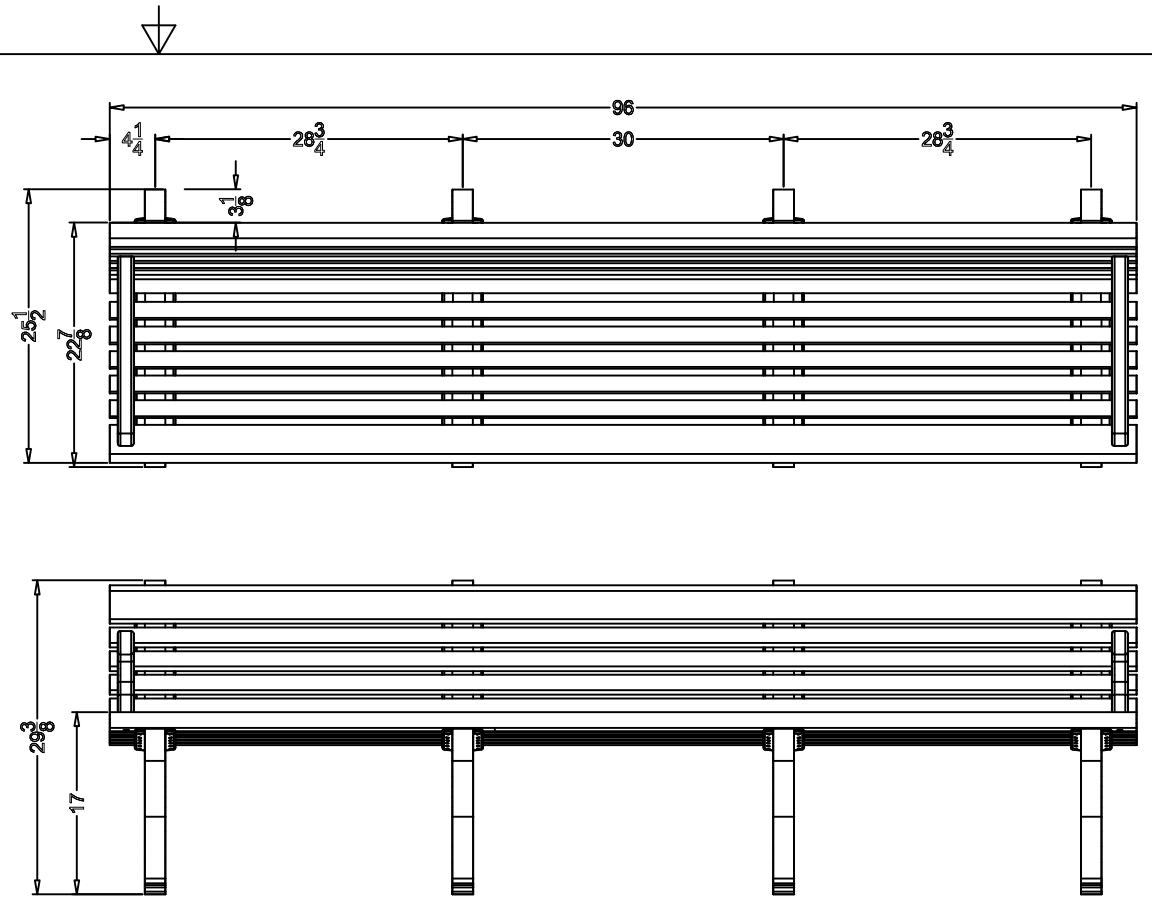

TerraCast®

PRODUCTS

TERRACAST PRODUCTS LLC
4400 NW 19TH AVENUE, UNIT K
POMPANO BEACH, FL 33064
305-895-9525
INFO@TERRACASTPRODUCTS.COM

SPECS AT A GLANCE

LENGTH: 96"

HEIGHT: 29-3/8"

WEIGHT: 136 LBS

DO NOT SCALE DRAWINGS.

All measurements are rounded to the closest quarter inch and may not be exact due to manufacturing variances.

TerraCast®
PRODUCTS

TITLE

Willow Bench

PART#

WB8BA

DRAWN

KT

SIZE

MATERIAL
Recycled HDPE

DWG NO

DATE

11-10-21

REV

SCALE

WEIGHT

SHEET 1/1