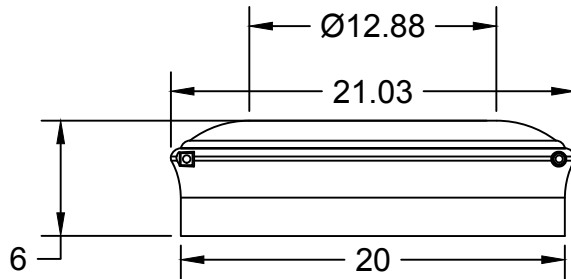

TerraCast®

PRODUCTS

TERRACAST PRODUCTS LLC
4400 NW 19TH AVENUE, UNIT K
POMPANO BEACH, FL 33064
305-895-9525
INFO@TERRACASTPRODUCTS.COM

SPECS AT A GLANCE

TOP ID: UP TO 17.5"
TOP OD: 21.03"
BASE ID: 19.3"
BASE OD: 20"
HEIGHT: 6"
WEIGHT: 4.6 LBS.

ITEM NO.	PART NUMBER	DESCRIPTION	QTY.
1	DSL COLLAR TC-DSL6		1
2	Screw 0.25-20x1.00-HX-N	Powder Coated	2

DO NOT SCALE DRAWING.

TerraCast® PRODUCTS				
TITLE DSL Transition Collar				
PART# TC-DSL6			DRAWN KT	
SIZE A	MATERIAL LLDPE RESIN	DWG NO	DATE 2/21/20	REV
SCALE 1:10		WEIGHT 4.6 LBS		SHEET 1/1