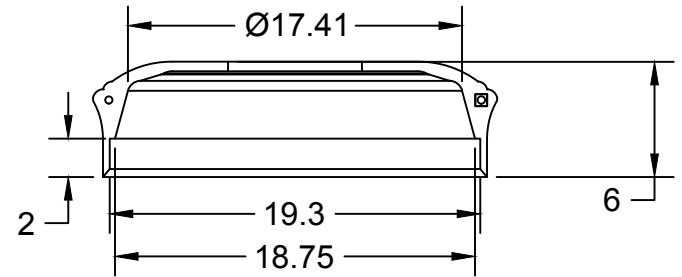

TerraCast®

PRODUCTS

TERRACAST PRODUCTS LLC
4400 NW 19TH AVENUE, UNIT K
POMPANO BEACH, FL 33064
305-895-9525
INFO@TERRACASTPRODUCTS.COM

SPECS AT A GLANCE

TOP ID: UP TO 17.5"
TOP OD: 21.03"
BASE ID: 19.3"
BASE OD: 20"
HEIGHT: 6"
WEIGHT: 4.6 LBS.

ITEM NO.	PART NUMBER	DESCRIPTION	QTY.
1	DSL COLLAR TC-DSL6		1
2	Screw 0.25-20x1.00-HX-N	Powder Coated	2

DO NOT SCALE DRAWING.

TerraCast® PRODUCTS				
TITLE DSL Transition Collar				
PART# TC-DSL6			DRAWN KT	
SIZE A	MATERIAL LLDPE RESIN	DWG NO	DATE 2/21/20	REV
SCALE 1:10		WEIGHT 4.6 LBS		SHEET 1/1