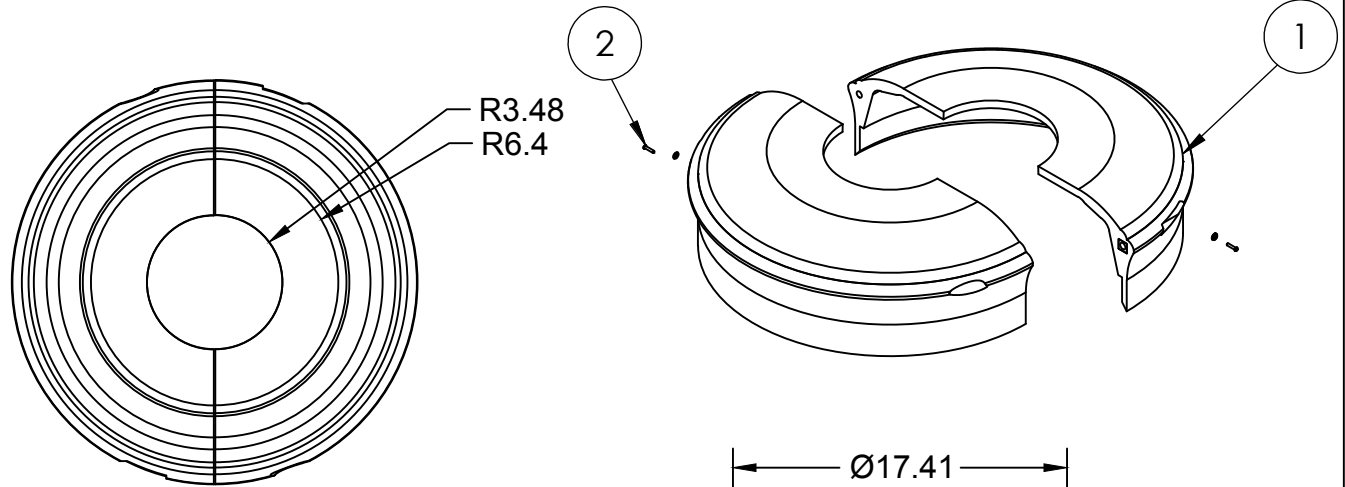

TerraCast®

PRODUCTS

TERRACAST PRODUCTS LLC
4400 NW 19TH AVENUE, UNIT K
POMPANO BEACH, FL 33064
305-895-9525
INFO@TERRACASTPRODUCTS.COM

SPECS AT A GLANCE

TOP ID: UP TO 17.5"
TOP OD: 21.03"
BASE ID: 19.3"
BASE OD: 20"
HEIGHT: 6"
WEIGHT: 4.6 LBS.

ITEM NO.	PART NUMBER	DESCRIPTION	QTY.
1	DSL COLLAR TC-DSL6		1
2	Screw 0.25-20x1.00-HX-N	Powder Coated	2

DO NOT SCALE DRAWING.

TerraCast® PRODUCTS				
TITLE DSL Transition Collar				
PART# TC-DSL6			DRAWN KT	
SIZE A	MATERIAL LLDPE RESIN	DWG NO	DATE 2/21/20	REV
SCALE 1:10		WEIGHT 4.6 LBS		SHEET 1/1