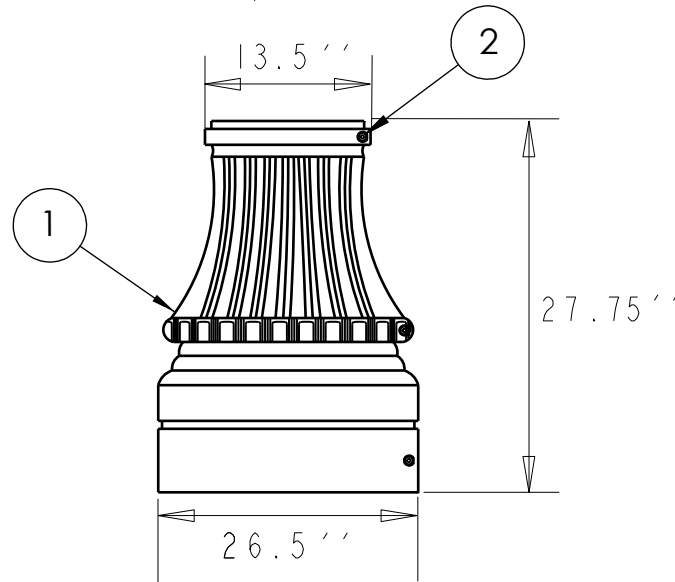

TerraCast[®]

PRODUCTS

TERRACAST PRODUCTS LLC
 4400 NW 19TH AVENUE, UNIT K
 POMPANO BEACH, FL 33064
 OFFICE: 305-895-9525 X105
 FAX: 305-400-0547

NO.	PART NUMBER	DESCRIPTION	QTY.
1	DELAWARE TC-DEL28		1
2	Screw 0.25-20x1.25-HX-N	Powder Coated	6

The base will accommodate any size poles up to 10'' diameters

SPECS AT A GLANCE

TOP ID: up to 10''
 TOP OD: 13.5''
 BASE ID: 23.5''
 BASE OD: 26.5''
 HEIGHT: 27.75''
 WEIGHT: 18 LBS

Part Number - TC-DEL 28

TerraCast [®] PRODUCTS			
MATERIAL:	LLDPE	SCALE	0.030
		DRAWN BY	TERRACAST
TITLE			1 OF
DELAWARE BASE			
DATE	PART #:	TC-DEL 28	REV
	(A SIZE)		X I

DO NOT SCALE DRAWING.

All measurements are rounded to the closest quarter inch and may not be exact due to manufacturing variances. This document contains TERRACAST PROPRIETARY INFORMATION. No intellectual property right or license is granted by TERRACAST in connection with it. It is delivered on the express condition that the document and the information contained in it shall be treated as confidential, shall not be used for and purpose other than that for which it is hereby delivered (the use and maintenance of the product supplied). It shall not be disclosed in whole or part to third parties and shall not be duplicated in any manner without TERRACAST's prior written consent.