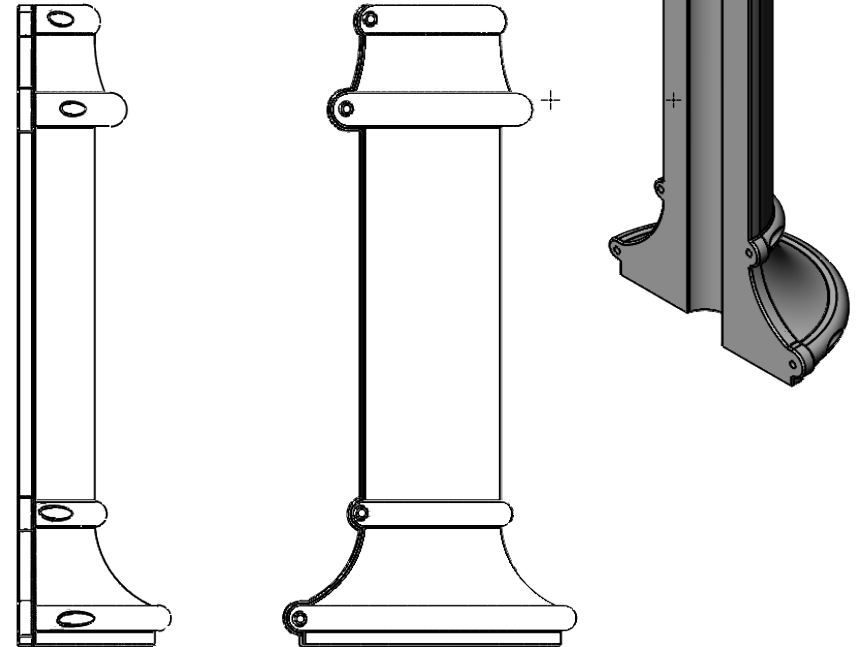

SPECS AT A GLANCE

TOP ID: 4"
TOP OD: 9.5"
BASE ID: 4"
BASE OD: 16.3"
HEIGHT: 40"
WEIGHT: 19 LBS

DO NOT SCALE DRAWINGS.

TerraCast®
PRODUCTS

TITLE

Miramar Base

PART# TC-MIR40

DRAWN
KT

SIZE

MATERIAL
LLDPE Resin

DWG NO

DATE

08-31-22

REV

SCALE 1:12

WEIGHT

SHEET 1/1