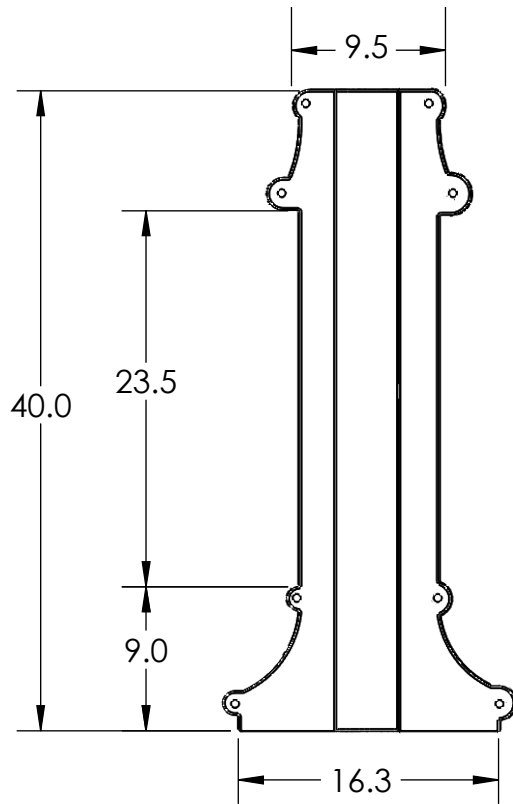

SPECS AT A GLANCE

TOP ID: 4"
TOP OD: 9.5"
BASE ID: 4"
BASE OD: 16.3"
HEIGHT: 40"
WEIGHT: 19 LBS

DO NOT SCALE DRAWINGS.

TerraCast®
PRODUCTS

TITLE

Miramar Base

PART# TC-MIR40

DRAWN
KT

SIZE

MATERIAL
LLDPE Resin

DWG NO

DATE

08-31-22

REV

SCALE 1:12

WEIGHT

SHEET 1/1