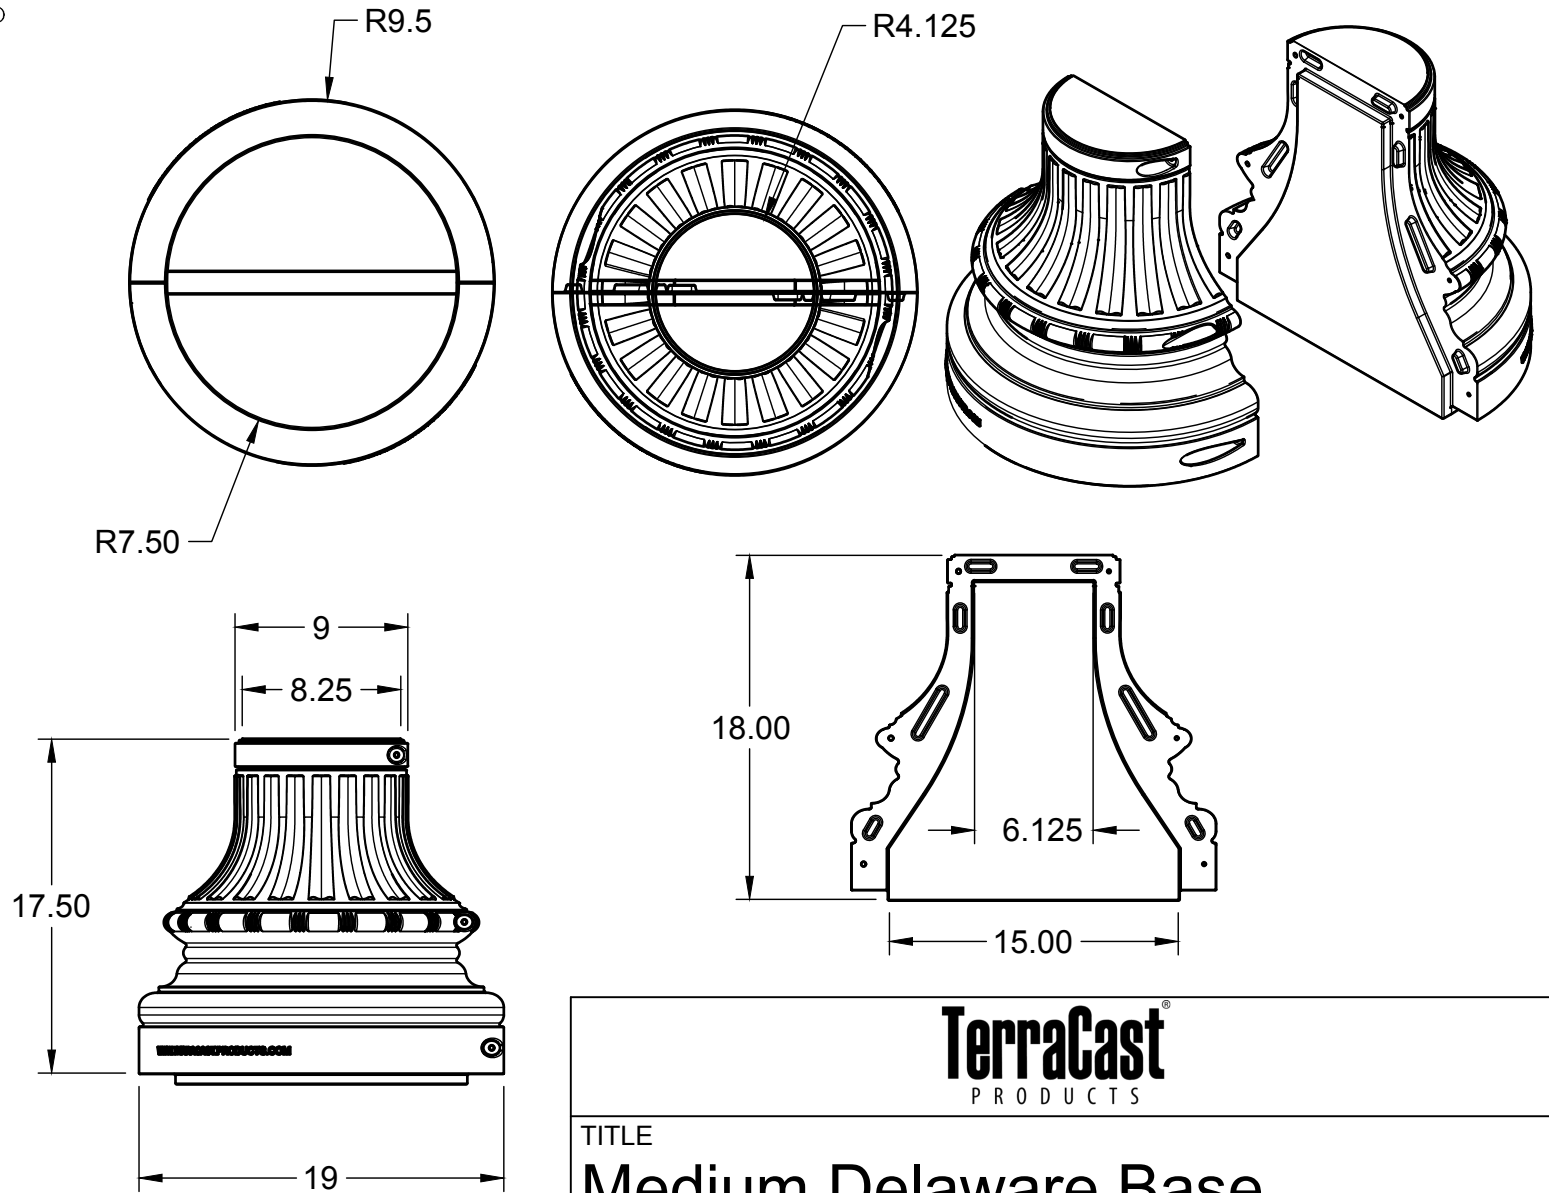

TerraCast®

PRODUCTS

TERRACAST PRODUCTS LLC
4400 NW 19TH AVENUE, UNIT K
POMPANO BEACH, FL 33064
305-895-9525
INFO@TERRACASTPRODUCTS.COM

SPECS AT A GLANCE

TOP ID: Up to 6.75"
TOP OD: 9"
BASE ID: 15"
BASE OD: 19"
HEIGHT: 18"
WEIGHT: 8 LBS

DO NOT SCALE DRAWINGS.

All measurements are rounded to the closest quarter inch and may not be exact due to manufacturing variances.

TerraCast®
PRODUCTS

TITLE

Medium Delaware Base

PART# TC-DEL18

DRAWN
KT

SIZE	MATERIAL	DWG NO	DATE	REV
	LLDPE Resin		8-31-22	

SCALE 1:8

WEIGHT

SHEET 1/1