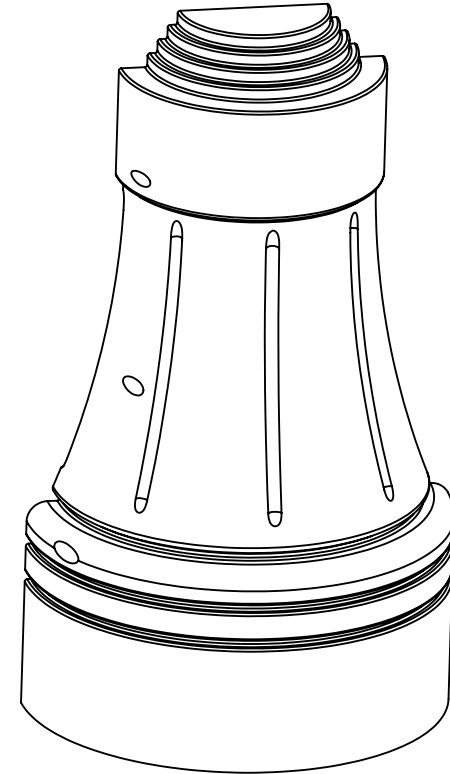

TerraCast®

PRODUCTS

TERRACAST PRODUCTS LLC
4400 NW 19TH AVENUE, UNIT K
POMPANO BEACH, FL 33064
305-895-9525
INFO@TERRACASTPRODUCTS.COM

SPECS AT A GLANCE

TOP ID: Up to 10.36"
BASE ID: 20.72"
BASE OD: 22"
HEIGHT: 37.60"
WEIGHT: 30 LBS

DO NOT SCALE DRAWINGS.

TerraCast®
PRODUCTS

TITLE

Large Atlanta Base - 3D Printed

PART#

TC-ATL38-3D

DRAWN
KT

SIZE

MATERIAL
3D Print

DWG NO

DATE

6-19-23

REV

SCALE

WEIGHT

SHEET 1/1