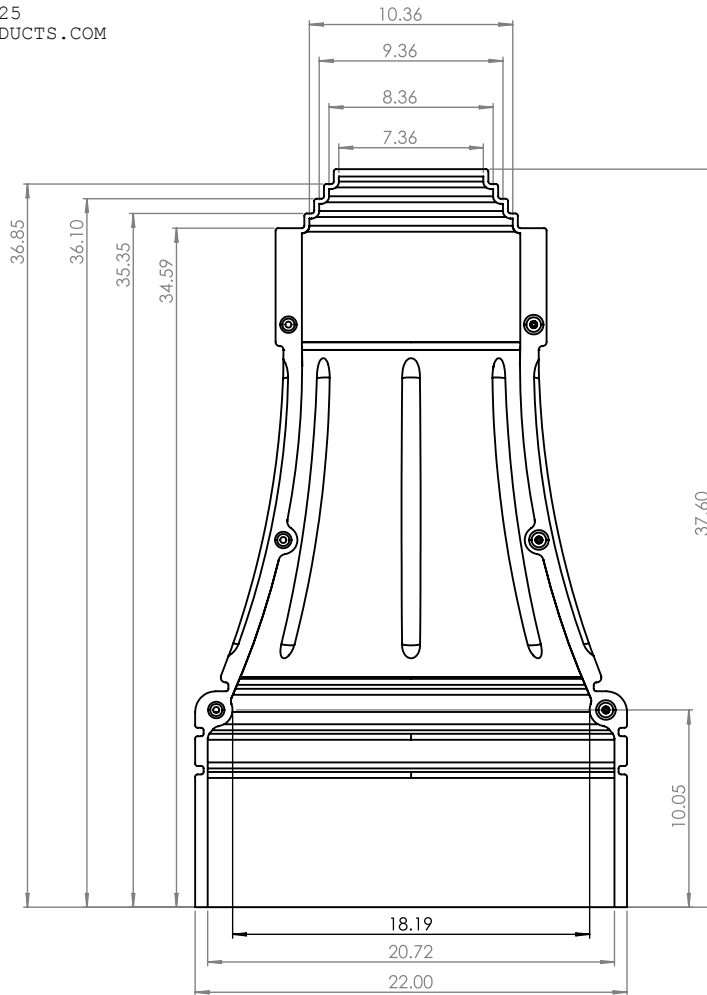

TerraCast®

PRODUCTS

TERRACAST PRODUCTS LLC
4400 NW 19TH AVENUE, UNIT K
POMPANO BEACH, FL 33064
305-895-9525
INFO@TERRACASTPRODUCTS.COM

SPECS AT A GLANCE

TOP ID: Up to 10.36"
BASE ID: 20.72"
BASE OD: 22"
HEIGHT: 37.60"
WEIGHT: 30 LBS

DO NOT SCALE DRAWINGS.

TerraCast®
PRODUCTS

TITLE

Large Atlanta Base - 3D Printed

PART#

TC-ATL38-3D

DRAWN
KT

SIZE

MATERIAL
3D Print

DWG NO

DATE

6-19-23

REV

SCALE

WEIGHT

SHEET 1/1