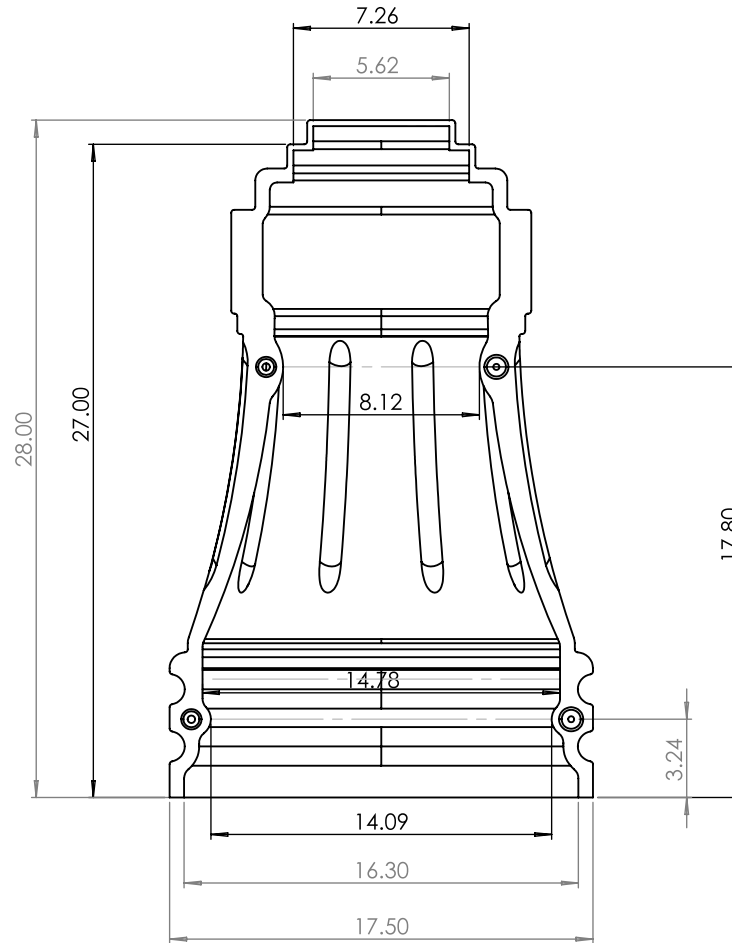

TerraCast®

PRODUCTS

TERRACAST PRODUCTS LLC
4400 NW 19TH AVENUE, UNIT K
POMPANO BEACH, FL 33064
305-895-9525
INFO@TERRACASTPRODUCTS.COM

SPECS AT A GLANCE

TOP ID: Up to 7.26"
BASE ID: 16.30"
BASE OD: 17.50"
HEIGHT: 28"
WEIGHT: 20 LBS

DO NOT SCALE DRAWINGS.

TerraCast®
PRODUCTS

TITLE

Small Atlanta Base - 3D Printed

PART#

TC-ATL28-3D

DRAWN

KT

SIZE

MATERIAL
3D Print

DWG NO

DATE

6-19-23

REV

SCALE

WEIGHT

SHEET 1/1