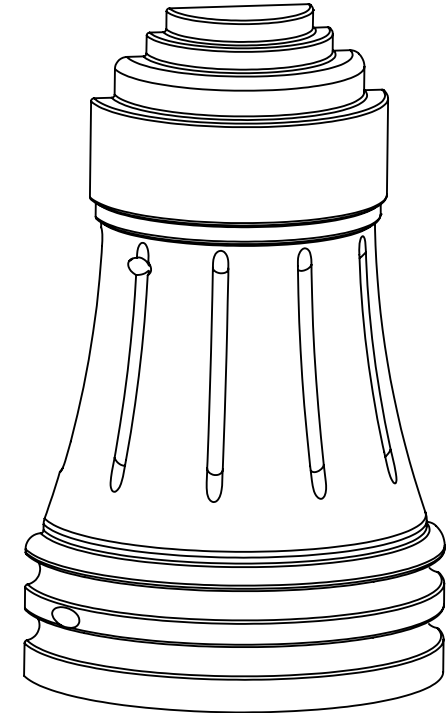

TerraCast®

PRODUCTS

TERRACAST PRODUCTS LLC
4400 NW 19TH AVENUE, UNIT K
POMPANO BEACH, FL 33064
305-895-9525
INFO@TERRACASTPRODUCTS.COM

SPECS AT A GLANCE

TOP ID: Up to 7.26"
BASE ID: 16.30"
BASE OD: 17.50"
HEIGHT: 28"
WEIGHT: 20 LBS

DO NOT SCALE DRAWINGS.

TerraCast®
PRODUCTS

TITLE

Small Atlanta Base - 3D Printed

PART#

TC-ATL28-3D

DRAWN

KT

SIZE

MATERIAL
3D Print

DWG NO

DATE

6-19-23

REV

SCALE

WEIGHT

SHEET 1/1