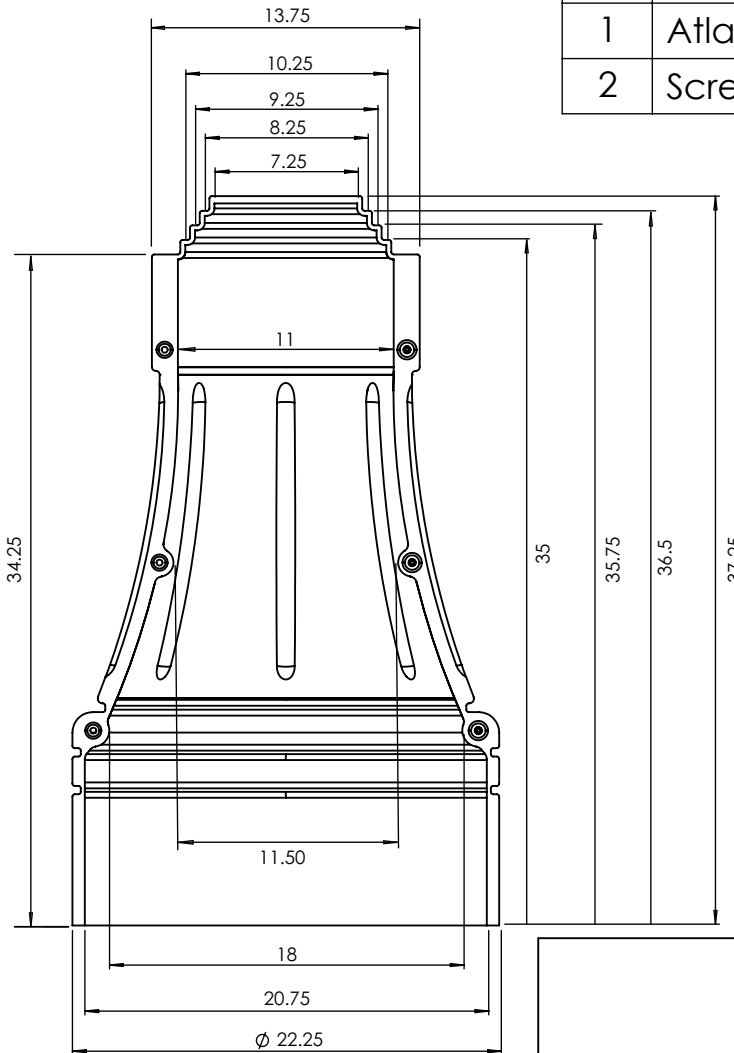

TerraCast®

PRODUCTS

TERRACAST PRODUCTS LLC
4400 NW 19TH AVENUE, UNIT K
POMPANO BEACH, FL 33064
305-895-9525
INFO@TERRACASTPRODUCTS.COM

SPECS AT A GLANCE

TOP ID: Up to 10.25"
TOP OD: 13.75"
BASE ID: 20.75"
BASE OD: 22.25"
HEIGHT: 37.25"
WEIGHT: 18.5 LBS

ITEM NO.	PART NUMBER	DESCRIPTION	QTY.
1	Atlanta TC-ATL38		1
2	Screw 0.25-20x1-HX-N		6