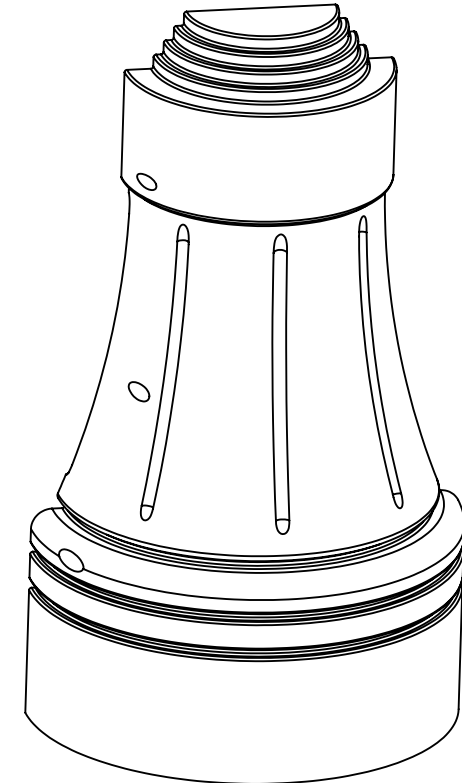

TerraCast®
PRODUCTS

TITLE				
Atlanta Base				
PART#			DRAWN	
TC-ATL38			KT	
SIZE	MATERIAL	DWG NO	DATE	REV
	LLDPE Resin		6-14-23	
SCALE		WEIGHT	SHEET 1/1	

DO NOT SCALE DRAWINGS.

All measurements are rounded to the closest quarter inch and may not be exact due to manufacturing variances.