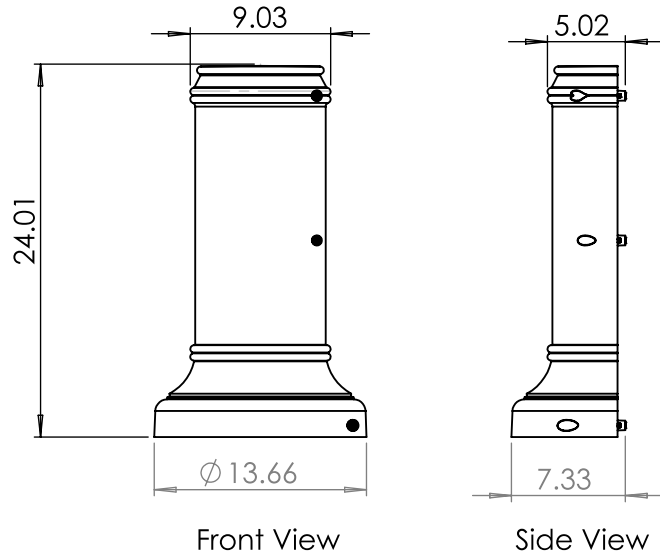

TerraCast®

PRODUCTS

TERRACAST PRODUCTS LLC
4400 NW 19TH AVENUE, UNIT K
POMPANO BEACH, FL 33064
305-895-9525
INFO@TERRACASTPRODUCTS.COM

SPECS AT A GLANCE

TOP ID: Up to 4.46"
TOP OD: 9"
BASE ID: 9.93"
BASE OD: 13.66"
HEIGHT: 24"

Two Part Assembly - Exploded

ITEM NO.	PART NUMBER	DESCRIPTION	QTY.
1	Berkeley 24		2
2	93738A230	Barbed Inserts for Plastic	3
3	91900A544	Stainless Steel Tamper-Resistant Button Head Torx Screws	3

TerraCast®
PRODUCTS

TITLE
24" Small Berkley Base

PART#
TC-BRK24

DRAWN
KT

SIZE	MATERIAL	DWG NO	DATE	REV
	3D Print		3-30-23	

SCALE	WEIGHT	SHEET 1/1

DO NOT SCALE DRAWINGS.