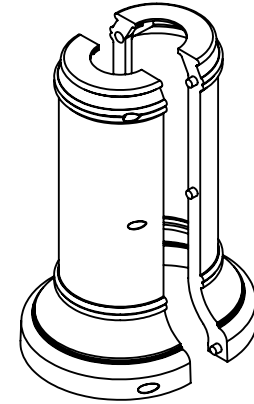

TerraCast®

PRODUCTS

TERRACAST PRODUCTS LLC
4400 NW 19TH AVENUE, UNIT K
POMPANO BEACH, FL 33064
305-895-9525
INFO@TERRACASTPRODUCTS.COM

SPECS AT A GLANCE

TOP ID: Up to 4.46"
TOP OD: 9"
BASE ID: 9.93"
BASE OD: 13.66"
HEIGHT: 24"

Two Part Assembly - Exploded

ITEM NO.	PART NUMBER	DESCRIPTION	QTY.
1	Berkeley 24		2
2	93738A230	Barbed Inserts for Plastic	3
3	91900A544	Stainless Steel Tamper-Resistant Button Head Torx Screws	3

TerraCast®
PRODUCTS

TITLE
24" Small Berkley Base

PART#
TC-BRK24

DRAWN
KT

SIZE	MATERIAL	DWG NO	DATE	REV
	3D Print		3-30-23	

SCALE	WEIGHT	SHEET 1/1

DO NOT SCALE DRAWINGS.