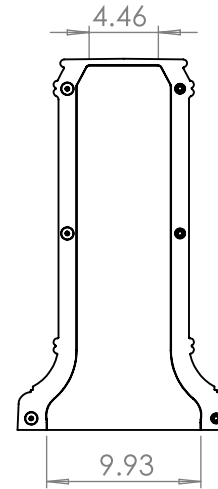

TerraCast®

PRODUCTS

TERRACAST PRODUCTS LLC
4400 NW 19TH AVENUE, UNIT K
POMPANO BEACH, FL 33064
305-895-9525
INFO@TERRACASTPRODUCTS.COM

SPECS AT A GLANCE

TOP ID: Up to 4.46"
TOP OD: 9"
BASE ID: 9.93"
BASE OD: 13.66"
HEIGHT: 24"

Two Part Assembly - Exploded

ITEM NO.	PART NUMBER	DESCRIPTION	QTY.
1	Berkeley 24		2
2	93738A230	Barbed Inserts for Plastic	3
3	91900A544	Stainless Steel Tamper-Resistant Button Head Torx Screws	3

TerraCast®
PRODUCTS

TITLE
24" Small Berkley Base

PART#
TC-BRK24

DRAWN
KT

SIZE	MATERIAL	DWG NO	DATE	REV
	3D Print		3-30-23	

SCALE	WEIGHT	SHEET 1/1

DO NOT SCALE DRAWINGS.