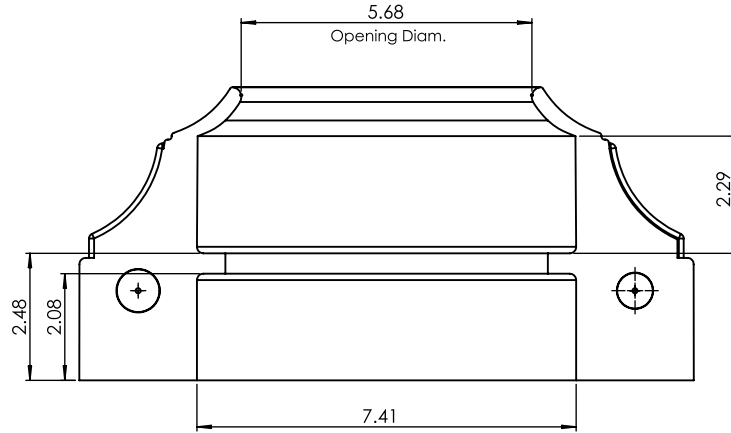

TerraCast®

PRODUCTS

TERRACAST PRODUCTS LLC
4400 NW 19TH AVENUE, UNIT K
POMPANO BEACH, FL 33064
305-895-9525
INFO@TERRACASTPRODUCTS.COM

SPECS AT A GLANCE

TOP ID: 5.68"
BASE ID: 7.41"
BASE OD: 12"
HEIGHT: 5.73"
WEIGHT: 7 LBS

DO NOT SCALE DRAWINGS.

All measurements are rounded to the closest quarter inch and may not be exact due to manufacturing variances.

TerraCast®
PRODUCTS

TITLE

Harwich Base

PART#

TC-HAR6-3D

DRAWN
KT

SIZE

MATERIAL
3D Print

DWG NO

DATE

7-24-23

REV

SCALE

WEIGHT

SHEET 1/1