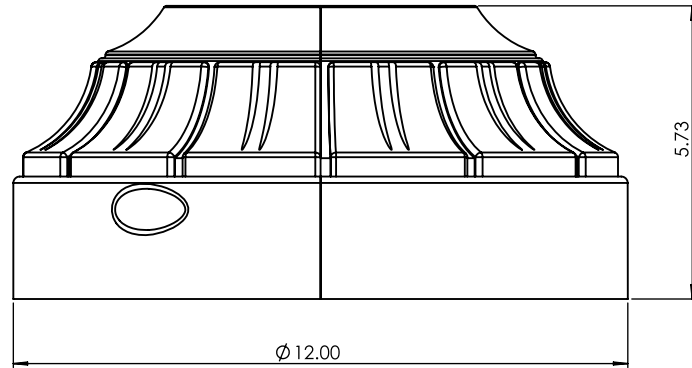

TerraCast®

PRODUCTS

TERRACAST PRODUCTS LLC
4400 NW 19TH AVENUE, UNIT K
POMPANO BEACH, FL 33064
305-895-9525
INFO@TERRACASTPRODUCTS.COM

SPECS AT A GLANCE

TOP ID: 5.68"
BASE ID: 7.41"
BASE OD: 12"
HEIGHT: 5.73"
WEIGHT: 7 LBS

DO NOT SCALE DRAWINGS.

All measurements are rounded to the closest quarter inch and may not be exact due to manufacturing variances.

TerraCast®
PRODUCTS

TITLE

Harwich Base

PART#

TC-HAR6-3D

DRAWN
KT

SIZE

MATERIAL
3D Print

DWG NO

DATE

7-24-23

REV

SCALE

WEIGHT

SHEET 1/1