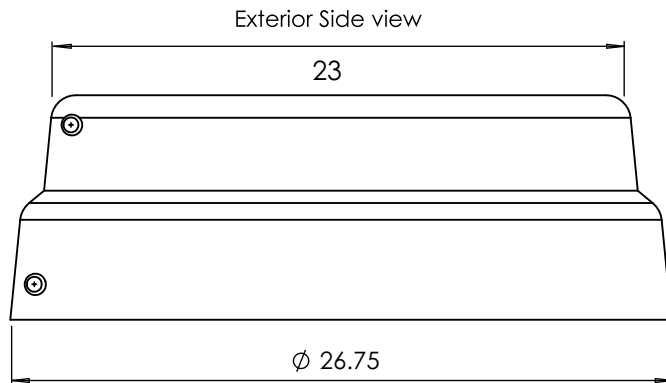

Exterior Side view