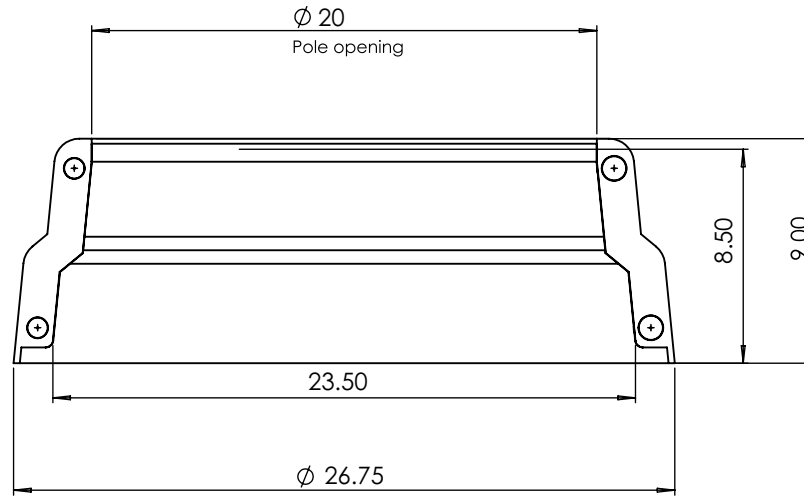

TerraCast®

PRODUCTS

TERRACAST PRODUCTS LLC
4400 NW 19TH AVENUE, UNIT K
POMPANO BEACH, FL 33064
305-895-9525
INFO@TERRACASTPRODUCTS.COM

SPECS AT A GLANCE

TOP ID: Up to 20"
TOP OD: 23"
BASE ID: 23.50"
BASE OD: 26.75"
HEIGHT: 9"
WEIGHT: 8 LBS

ITEM NO.	PART NUMBER	DESCRIPTION	QTY.
1	Detroit TC-DET9		1
2	Screw 0.25-20x1-HX-N		4

Interior Side view