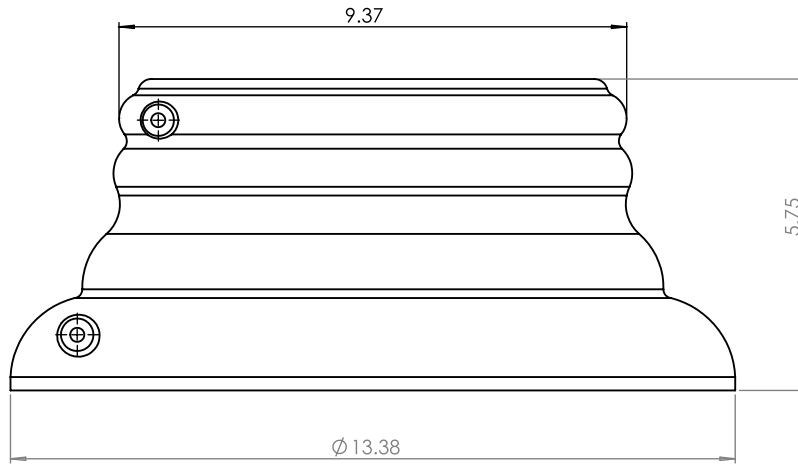

TerraCast®

PRODUCTS

TERRACAST PRODUCTS LLC
4400 NW 19TH AVENUE, UNIT K
POMPANO BEACH, FL 33064
305-895-9525
INFO@TERRACASTPRODUCTS.COM

SPECS AT A GLANCE

TOP ID: 6.70"
TOP OD: 9.37"
BASE ID: 12.60"
BASE OD: 13.38"
HEIGHT: 5.75"
WEIGHT: 3 LBS

DO NOT SCALE DRAWINGS.

All measurements are rounded to the closest quarter inch and may not be exact due to manufacturing variances.

TerraCast®
PRODUCTS

TITLE

Motor City Base

PART# TC-MOT6-3D

DRAWN
KT

SIZE	MATERIAL	DWG NO	DATE	REV
	3D Print		07-27-23	

SCALE	WEIGHT	SHEET 1/1