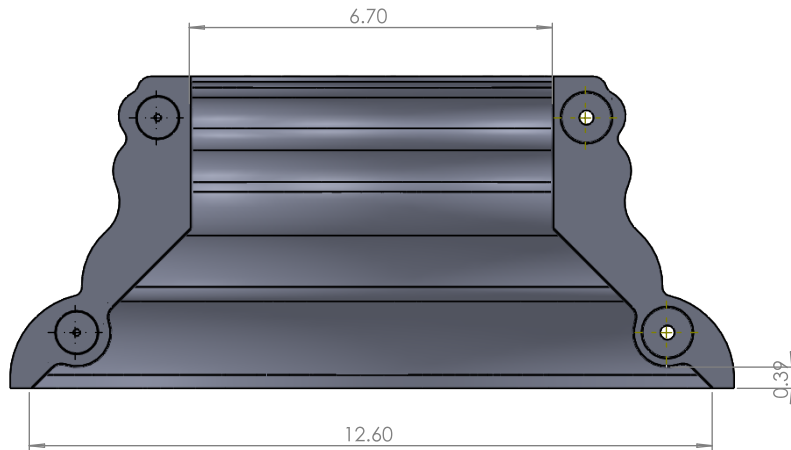

TerraCast®

PRODUCTS

TERRACAST PRODUCTS LLC
4400 NW 19TH AVENUE, UNIT K
POMPANO BEACH, FL 33064
305-895-9525
INFO@TERRACASTPRODUCTS.COM

SPECS AT A GLANCE

TOP ID: 6.70"
TOP OD: 9.37"
BASE ID: 12.60"
BASE OD: 13.38"
HEIGHT: 5.75"
WEIGHT: 3 LBS

DO NOT SCALE DRAWINGS.

All measurements are rounded to the closest quarter inch and may not be exact due to manufacturing variances.

TerraCast®
PRODUCTS

TITLE

Motor City Base

PART# TC-MOT6-3D

DRAWN
KT

SIZE	MATERIAL	DWG NO	DATE	REV
	3D Print		07-27-23	

SCALE	WEIGHT	SHEET 1/1