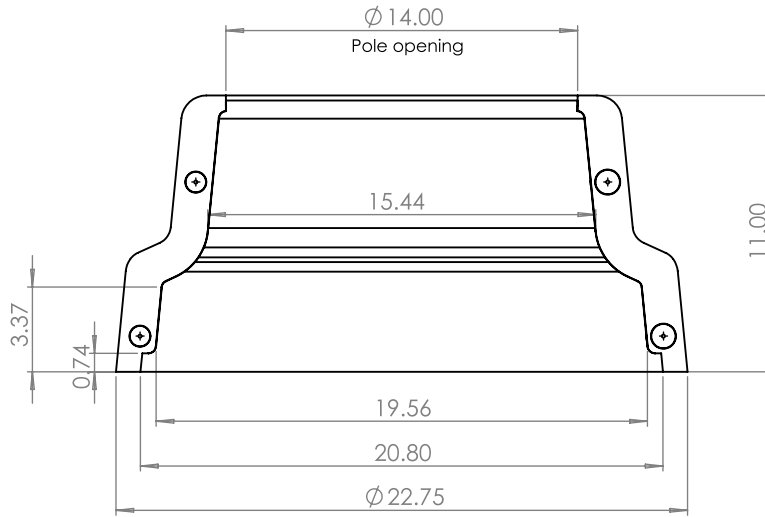

TerraCast®

PRODUCTS

TERRACAST PRODUCTS LLC
4400 NW 19TH AVENUE, UNIT K
POMPANO BEACH, FL 33064
305-895-9525
INFO@TERRACASTPRODUCTS.COM

SPECS AT A GLANCE

TOP ID: 14"
BASE ID: 20.80"
BASE OD: 22.75"
HEIGHT: 11"

Bottom View