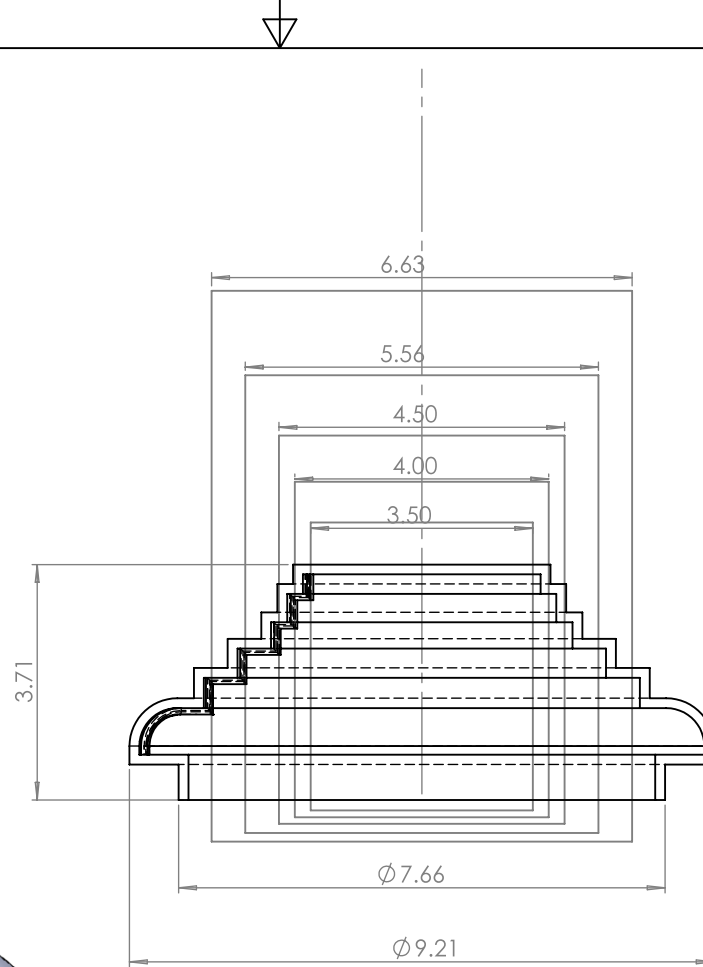

TerraCast®

PRODUCTS

TERRACAST PRODUCTS LLC
4400 NW 19TH AVENUE, UNIT K
POMPANO BEACH, FL 33064
305-895-9525
INFO@TERRACASTPRODUCTS.COM

DO NOT SCALE DRAWINGS.

TerraCast® PRODUCTS				
TITLE Reducer Adapter				
PART#			DRAWN KT	
SIZE	MATERIAL 3D Print	DWG NO	DATE 10-17-23	REV
SCALE		WEIGHT		SHEET 1/1