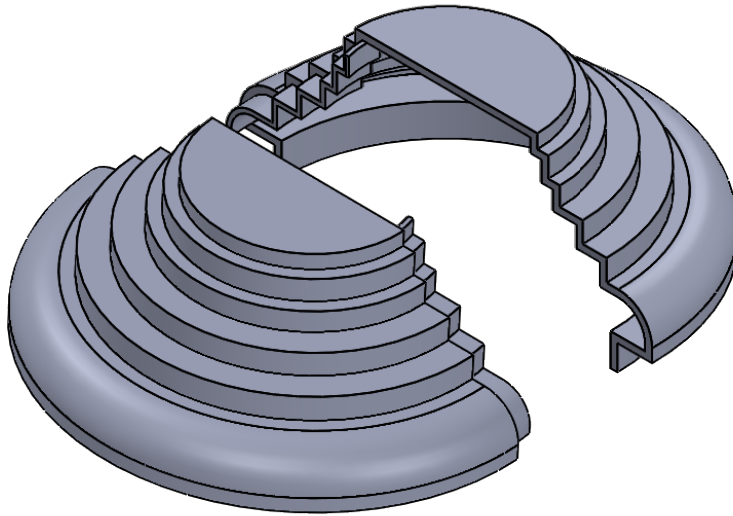

TerraCast®

PRODUCTS

TERRACAST PRODUCTS LLC
4400 NW 19TH AVENUE, UNIT K
POMPANO BEACH, FL 33064
305-895-9525
INFO@TERRACASTPRODUCTS.COM

DO NOT SCALE DRAWINGS.

TerraCast® PRODUCTS				
TITLE Reducer Adapter				
PART#			DRAWN KT	
SIZE	MATERIAL 3D Print	DWG NO	DATE 10-17-23	REV
SCALE		WEIGHT		SHEET 1/1