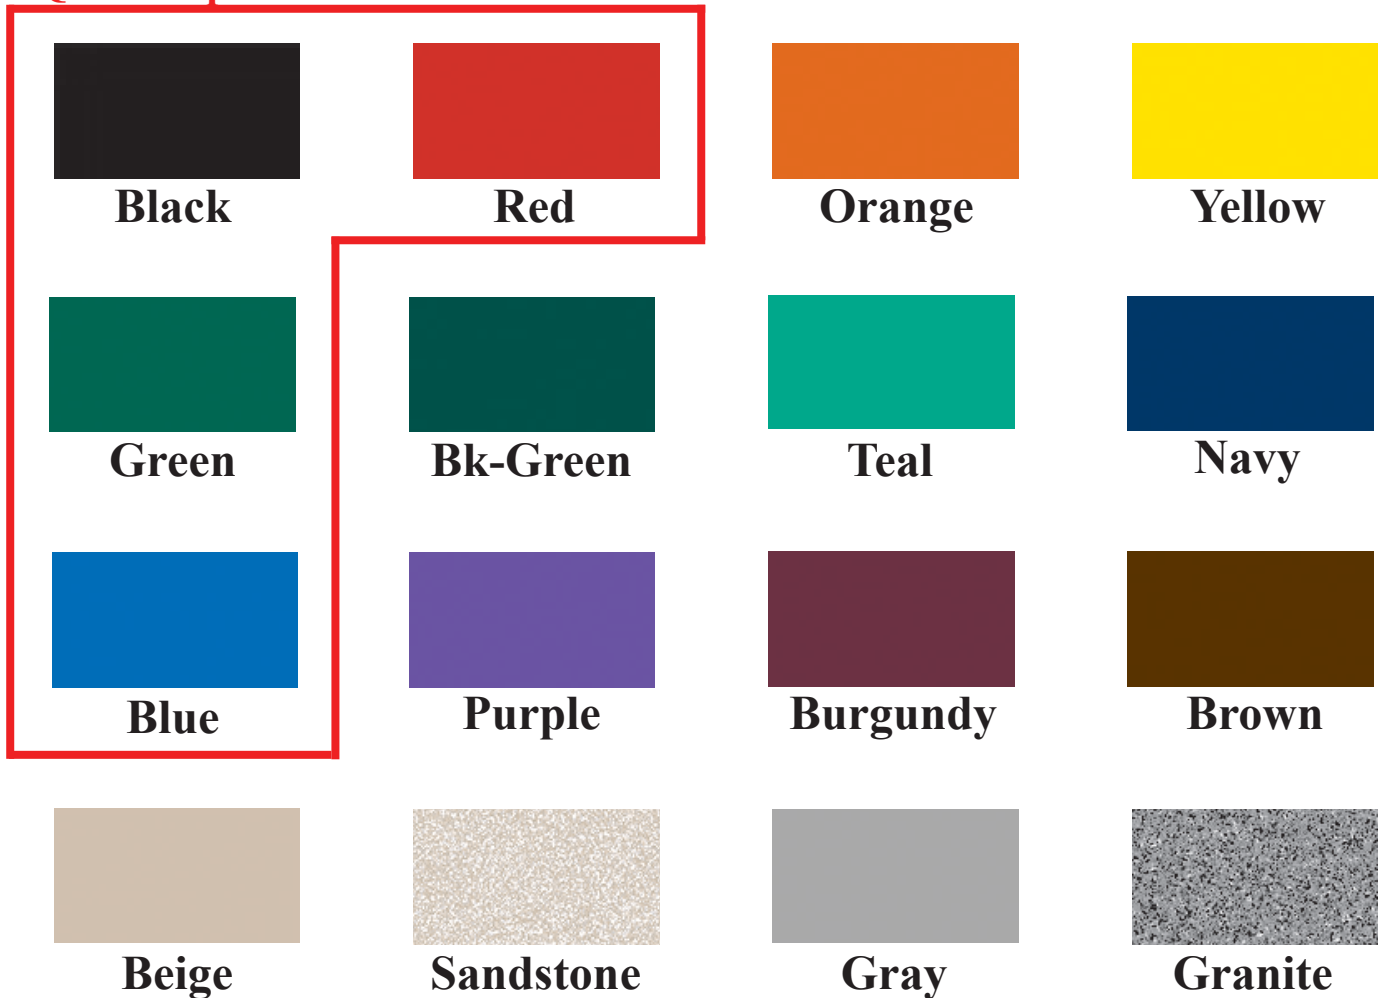

TerraCast[®]

PRODUCTS

Metal Site Furnishings Thermoplastic Color Chart

***QuickShip**

Please check the website for the latest colors available.
These colors may vary based on your monitor's color calibration. If you are viewing this on a hard copy printout, there are limitations on color accuracy in the 4 color printing process and less on your laser or ink-jet printer.