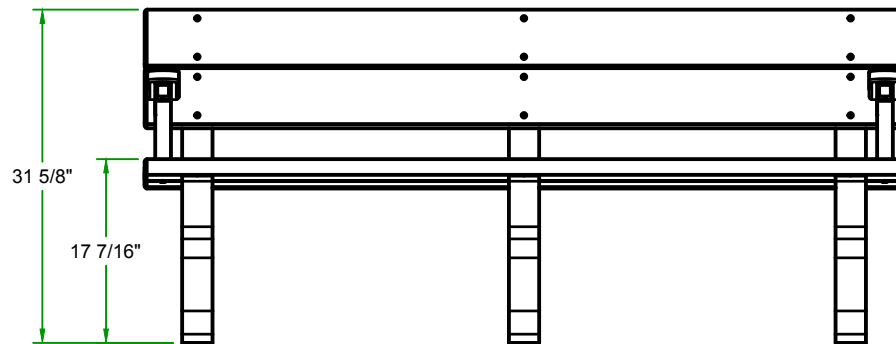

TerraCast®

PRODUCTS

TERRACAST PRODUCTS LLC
4400 NW 19TH AVENUE, UNIT K
POMPANO BEACH, FL 33064
305-895-9525
INFO@TERRACASTPRODUCTS.COM

SPECS AT A GLANCE

LENGTH 72"
HEIGHT 31 - 5/8"
WEIGHT 139 LBS

DO NOT SCALE DRAWINGS.

All measurements are rounded to the closest quarter inch and may not be exact due to manufacturing variances.

TerraCast®
PRODUCTS

TITLE

6' Traditional Bench with Arm

PART#

TB6BA

DRAWN

KT

SIZE

MATERIAL
RECYCLED HDPE

DWG NO

DATE

04-06-26

REV

SCALE

WEIGHT

SHEET 1/1