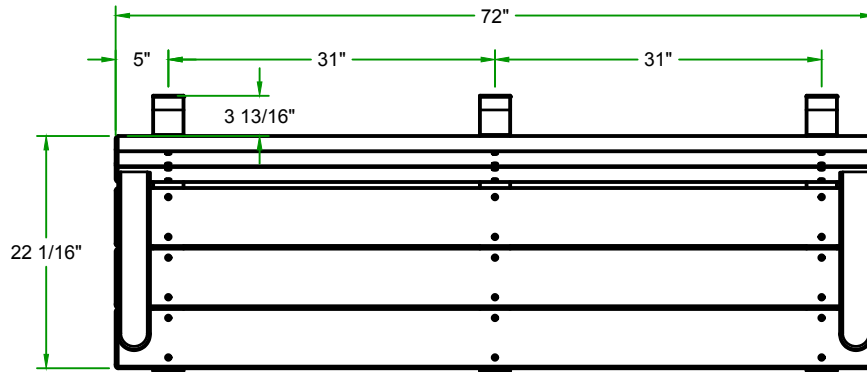

TerraCast®

PRODUCTS

TERRACAST PRODUCTS LLC
4400 NW 19TH AVENUE, UNIT K
POMPANO BEACH, FL 33064
305-895-9525
INFO@TERRACASTPRODUCTS.COM

SPECS AT A GLANCE

LENGTH 72"
HEIGHT 31 - 5/8"
WEIGHT 139 LBS

DO NOT SCALE DRAWINGS.

All measurements are rounded to the closest quarter inch and may not be exact due to manufacturing variances.

TerraCast®
PRODUCTS

TITLE

6' Traditional Bench with Arm

PART#

TB6BA

DRAWN

KT

SIZE

MATERIAL
RECYCLED HDPE

DWG NO

DATE

04-06-26

REV

SCALE

WEIGHT

SHEET 1/1