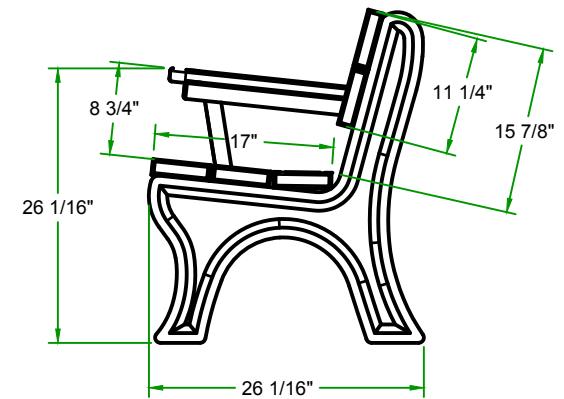

TerraCast®

PRODUCTS

TERRACAST PRODUCTS LLC
4400 NW 19TH AVENUE, UNIT K
POMPANO BEACH, FL 33064
305-895-9525
INFO@TERRACASTPRODUCTS.COM

SPECS AT A GLANCE

LENGTH 72"
HEIGHT 31 - 5/8"
WEIGHT 139 LBS

DO NOT SCALE DRAWINGS.

All measurements are rounded to the closest quarter inch and may not be exact due to manufacturing variances.

TerraCast®
PRODUCTS

TITLE

6' Traditional Bench with Arm

PART#

TB6BA

DRAWN

KT

SIZE

MATERIAL
RECYCLED HDPE

DWG NO

DATE

04-06-26

REV

SCALE

WEIGHT

SHEET 1/1