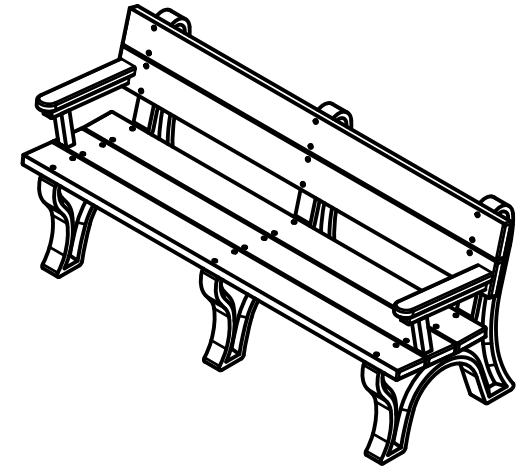

TerraCast®

PRODUCTS

TERRACAST PRODUCTS LLC
4400 NW 19TH AVENUE, UNIT K
POMPANO BEACH, FL 33064
305-895-9525
INFO@TERRACASTPRODUCTS.COM

SPECS AT A GLANCE

LENGTH 72"
HEIGHT 31 - 5/8"
WEIGHT 139 LBS

DO NOT SCALE DRAWINGS.

All measurements are rounded to the closest quarter inch and may not be exact due to manufacturing variances.

TerraCast®
PRODUCTS

TITLE

6' Traditional Bench with Arm

PART#

TB6BA

DRAWN

KT

SIZE

MATERIAL
RECYCLED HDPE

DWG NO

DATE

04-06-26

REV

SCALE

WEIGHT

SHEET 1/1