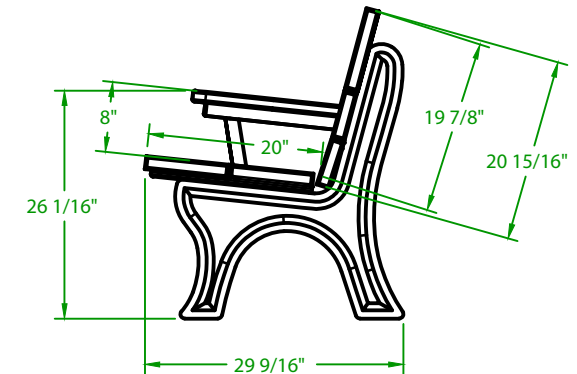

TerraCast®

PRODUCTS

TERRACAST PRODUCTS LLC
4400 NW 19TH AVENUE, UNIT K
POMPANO BEACH, FL 33064
305-895-9525
INFO@TERRACASTPRODUCTS.COM

SPECS AT A GLANCE

LENGTH 96"
HEIGHT 35 - 1/2"
WEIGHT 246 LBS

DO NOT SCALE DRAWINGS.

All measurements are rounded to the closest quarter inch and may not be exact due to manufacturing variances.

TerraCast®
PRODUCTS

TITLE

8' ADA Bench with Arm

PART#

TB8HA

DRAWN

KT

SIZE

MATERIAL
RECYCLED HDPE

DWG NO

DATE

04-06-26

REV

SCALE

WEIGHT

SHEET 1/1