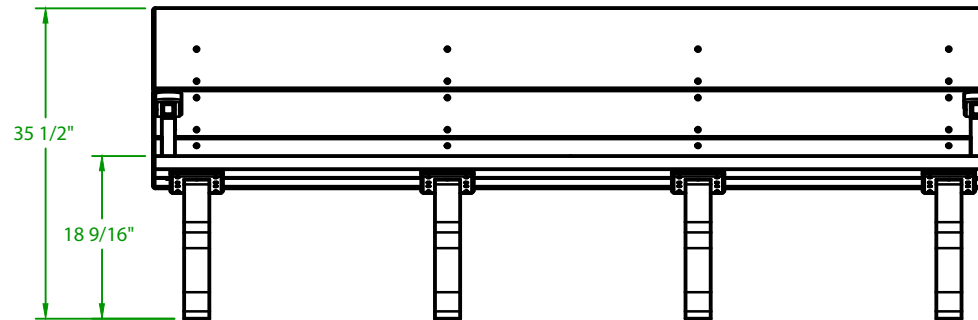

TerraCast®

PRODUCTS

TERRACAST PRODUCTS LLC
4400 NW 19TH AVENUE, UNIT K
POMPANO BEACH, FL 33064
305-895-9525
INFO@TERRACASTPRODUCTS.COM

SPECS AT A GLANCE

LENGTH 96"
HEIGHT 35 - 1/2"
WEIGHT 246 LBS

DO NOT SCALE DRAWINGS.

All measurements are rounded to the closest quarter inch and may not be exact due to manufacturing variances.

TerraCast®
PRODUCTS

TITLE

8' ADA Bench with Arm

PART#

TB8HA

DRAWN

KT

SIZE

MATERIAL
RECYCLED HDPE

DWG NO

DATE

04-06-26

REV

SCALE

WEIGHT

SHEET 1/1