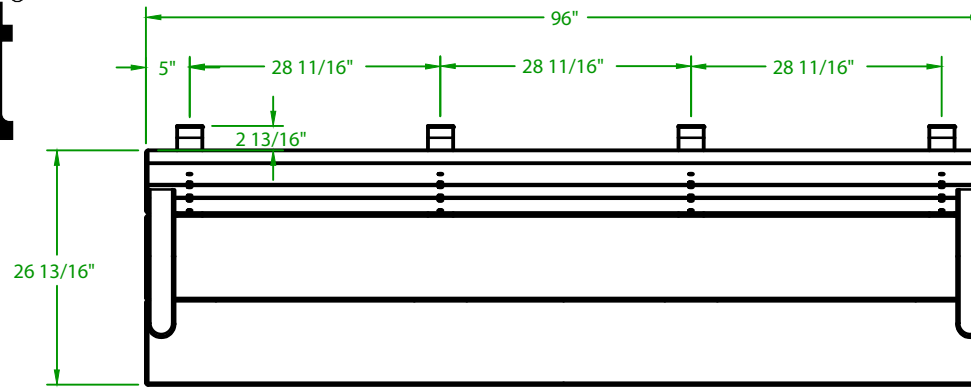

TerraCast®

PRODUCTS

TERRACAST PRODUCTS LLC
4400 NW 19TH AVENUE, UNIT K
POMPANO BEACH, FL 33064
305-895-9525
INFO@TERRACASTPRODUCTS.COM

SPECS AT A GLANCE

LENGTH 96"
HEIGHT 35 - 1/2"
WEIGHT 246 LBS

DO NOT SCALE DRAWINGS.

All measurements are rounded to the closest quarter inch and may not be exact due to manufacturing variances.

TerraCast®
PRODUCTS

TITLE

8' ADA Bench with Arm

PART#

TB8HA

DRAWN

KT

SIZE

MATERIAL
RECYCLED HDPE

DWG NO

DATE

04-06-26

REV

SCALE

WEIGHT

SHEET 1/1