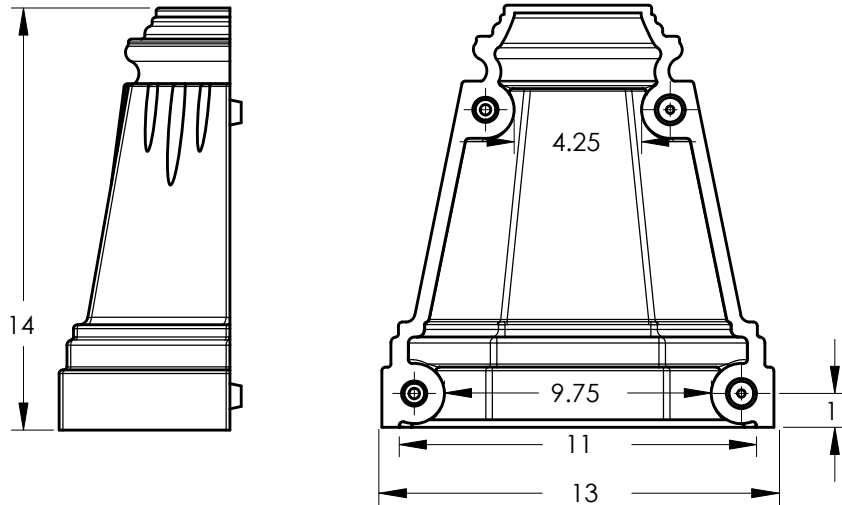

ITEM NO.	PART NUMBER	DESCRIPTION	QTY.
1	TC-SHE14	Sheridan Half	2
2	Screw 0.25-20x1.25-HX-N		4