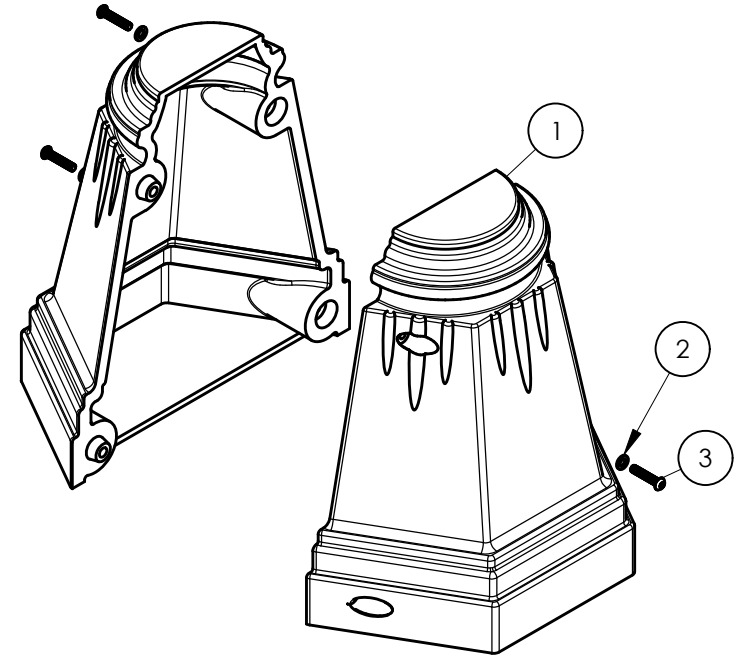

ITEM NO.	PART NUMBER	DESCRIPTION	QTY.
1	TC-SHE14	Sheridan Half	2
2	Screw 0.25-20x1.25-HX-N		4