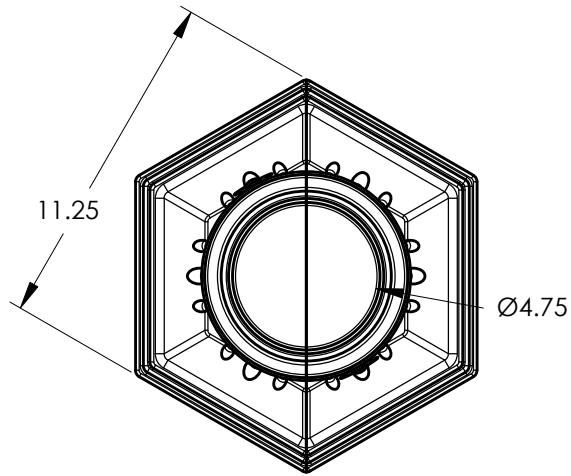

TerraCast®

PRODUCTS

TERRACAST PRODUCTS LLC
4400 NW 19TH AVENUE, UNIT K
POMPANO BEACH, FL 33064
305-895-9525
INFO@TERRACASTPRODUCTS.COM

SPECS AT A GLANCE

TOP ID: UP TO 4.25"
TOP OD: 4.75"
BASE ID: 9.75"
BASE OD: 13"
HEIGHT: 14"
WEIGHT: 3.5 LBS