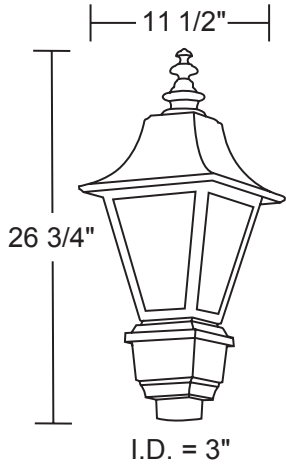

POST TOP FIXTURE TC31T COMMERCIAL LIGHTING

EPA 1.39ft²
WT 21lbs

IES FILES AVAILABLE

TerraCast®'s commercial product line provides safety and security for all types of applications including parks, pedestrian walkways, and parking areas. Our Post top fixtures fit on any standard 3" diameter commercial pole (sold separately) with 3 set screws and allen wrench (provided).

SPECIFICATIONS

- Cast Aluminum Housing
- Stainless Steel Set Screws
- Black, White, or Bronze Finish
- Acrylic Lenses
- Clear Prismatic or Opal Options
- UL Listed For Wet Locations

GUIDE CODE: TC31TL-L40C-BK-T3